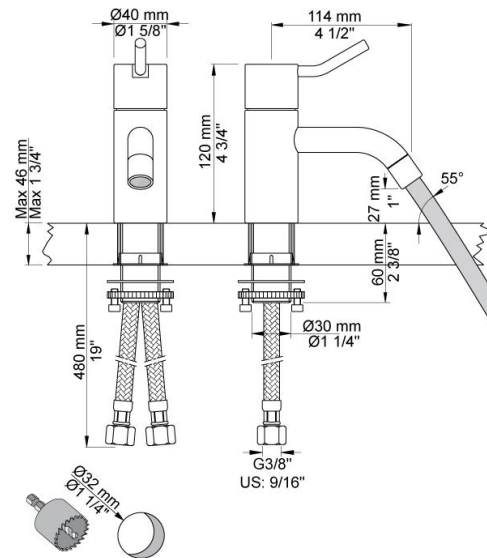

--

Date:
Client:
Project:

HV1M

One-handle mixer with ceramic disc technology, with medium lever and fixed spout with water saving aerator.

Height 120 mm.

Pipe size: 3/8".

Hole cut out size: 32 mm.

Ada approved.

Flow

	Bar:	1.0	2.0	3.0	4.0	5.0
HV1M	(l/min)	2.9	4.1	5.0	5.0	5.0
HV1M ¹⁾	(l/min)	2.6	3.7	4.5	4.5	4.5

¹⁾ USA standard

Available in colors

Color 02, Grey	Color 21, Carmine red
Color 04, Light blue	Color 25, Pink
Color 05, Orange	Color 27, Matt black
Color 06, Light green	Color 28, Matt white
Color 08, Yellow	Color 40, Brushed stainless steel
Color 09, Dark grey	Color 60, Black
Color 12, Mocca	Color 61, Brushed black
Color 14, Bright red	Color 62, Deep black
Color 15, Dark blue	Color 63, Copper
Color 16, Polished chrome	Color 64, Brushed Copper
Color 17, Gloss black	Color 65, Gold
Color 18, White	Color 68, Silver
Color 19, Natural brass	Color 70, Brushed Gold
Color 20, Brushed chrome	