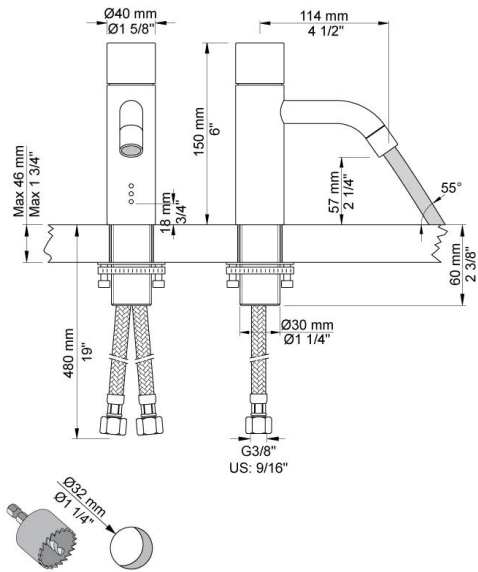

--

Date:
Client:
Project:

HV1EN

Basin mixer with on-off sensor for 'hands free' operation. Height 150 mm. Incl. an external mains transformer. Valve box for electronic mixer, VR2618 enclosed.

Ada approved.

Flow

	Bar:	1.0	2.0	3.0	4.0	5.0
HV1EN	(l/min)	2.9	4.1	5.0	5.0	5.0
HV1EN ¹⁾	(l/min)	2.6	3.7	4.5	4.5	4.5

¹⁾ USA Standard

Available in colors

Color 02, Grey	Color 21, Carmine red
Color 04, Light blue	Color 25, Pink
Color 05, Orange	Color 27, Matt black
Color 06, Light green	Color 28, Matt white
Color 08, Yellow	Color 40, Brushed stainless steel
Color 09, Dark grey	Color 60, Black
Color 12, Mocca	Color 61, Brushed black
Color 14, Bright red	Color 62, Deep black
Color 15, Dark blue	Color 63, Copper
Color 16, Polished chrome	Color 64, Brushed Copper
Color 17, Gloss black	Color 65, Gold
Color 18, White	Color 68, Silver
Color 19, Natural brass	Color 70, Brushed Gold
Color 20, Brushed chrome	

VR2618
Valve box.