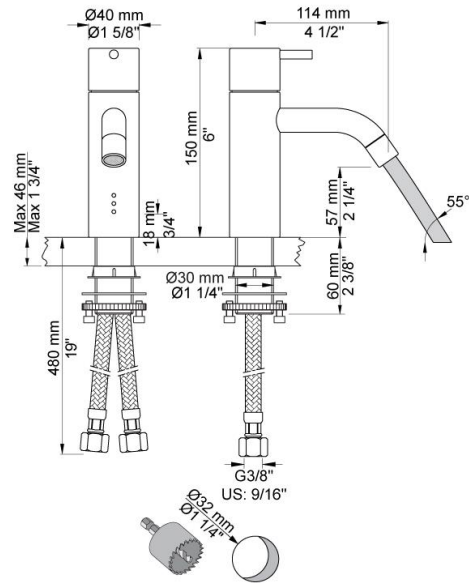

--

Date:
Client:
Project:

HV1E2

Basin mixer with on-off sensor for 'hands free' operation. The temperature control handle is available with or without peg, HV1E2 is with peg. Models with no peg can be locked in a preset position during installation. HV1E2 comes complete with batteries. Valve box for electronic mixer, VR2618 enclosed.

Ada approved.

Flow

	Bar:	1.0	2.0	3.0	4.0	5.0
HV1E2	(l/min)	2.9	4.1	5.0	5.0	5.0
HV1E2 ¹⁾	(l/min)	2.6	3.7	4.5	4.5	4.5

¹⁾ USA Standard

Available in colors

	Color 20, Brushed chrome
Color 02, Grey	Color 21, Carmine red
Color 04, Light blue	Color 25, Pink
Color 05, Orange	Color 27, Matt black
Color 06, Light green	Color 28, Matt white
Color 08, Yellow	Color 40, Brushed stainless steel
Color 09, Dark grey	Color 60, Black
Color 12, Mocca	Color 61, Brushed black
Color 14, Bright red	Color 63, Copper
Color 15, Dark blue	Color 64, Brushed Copper
Color 16, Polished chrome	Color 65, Gold
Color 17, Gloss black	Color 68, Silver
Color 18, White	Color 70, Brushed Gold
Color 19, Natural brass	

VR2618
Valve box.