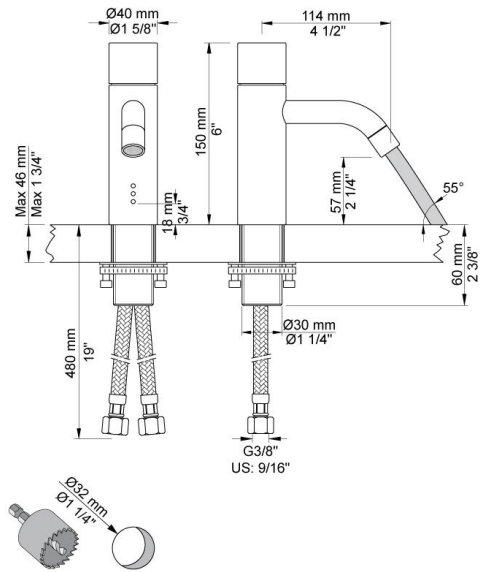

HV1E

Basin mixer with on-off sensor for 'hands free' operation. The temperature control handle is available with or without peg, HV1E is without peg. Models with no peg can be locked in a preset position during installation.

Height 150 mm.

HV1E comes complete with batteries.

Valve box for electronic mixer, VR2618 included.

Ada approved.

Flow

	Bar:	1.0	2.0	3.0	4.0	5.0
HV1E	(l/min)	2.9	4.1	5.0	5.0	5.0
HV1E ¹⁾	(l/min)	2.6	3.7	4.5	4.5	4.5

¹⁾ USA standard

Available in colors

Color 02, Grey	Color 21, Carmine red
Color 04, Light blue	Color 25, Pink
Color 05, Orange	Color 27, Matt black
Color 06, Light green	Color 28, Matt white
Color 08, Yellow	Color 40, Brushed stainless steel
Color 09, Dark grey	Color 60, Black
Color 12, Mocca	Color 61, Brushed black
Color 14, Bright red	Color 62, Deep black
Color 15, Dark blue	Color 63, Copper
Color 16, Polished chrome	Color 64, Brushed Copper
Color 17, Gloss black	Color 65, Gold
Color 18, White	Color 68, Silver
Color 19, Natural brass	Color 70, Brushed Gold
Color 20, Brushed chrome