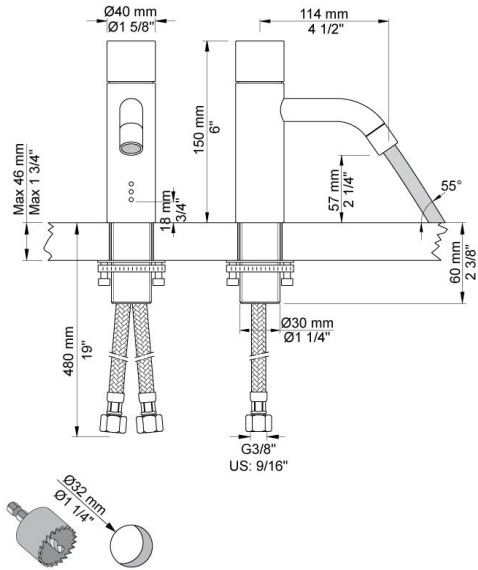

--

Date:
Client:
Project:

**HV1E**

Basin mixer with on-off sensor for 'hands free' operation. The temperature control handle is available with or without peg, HV1E is without peg. Models with no peg can be locked in a preset position during installation. Height 150 mm. HV1E comes complete with batteries. Valve box for electronic mixer, VR2618 included.

Ada approved.

**Flow**

	Bar:	1.0	2.0	3.0	4.0	5.0
HV1E	(l/min)	2.9	4.1	5.0	5.0	5.0
HV1E <sup>1)</sup>	(l/min)	2.6	3.7	4.5	4.5	4.5

<sup>1)</sup> USA standard

**Available in colors**

	Color 20, Brushed chrome
Color 02, Grey	Color 21, Carmine red
Color 04, Light blue	Color 25, Pink
Color 05, Orange	Color 27, Matt black
Color 06, Light green	Color 28, Matt white
Color 08, Yellow	Color 40, Brushed stainless steel
Color 09, Dark grey	Color 60, Black
Color 12, Mocca	Color 61, Brushed black
Color 14, Bright red	Color 63, Copper
Color 15, Dark blue	Color 64, Brushed Copper
Color 16, Polished chrome	Color 65, Gold
Color 17, Gloss black	Color 68, Silver
Color 18, White	Color 70, Brushed Gold
Color 19, Natural brass	

**VR2618**  
Valve box.