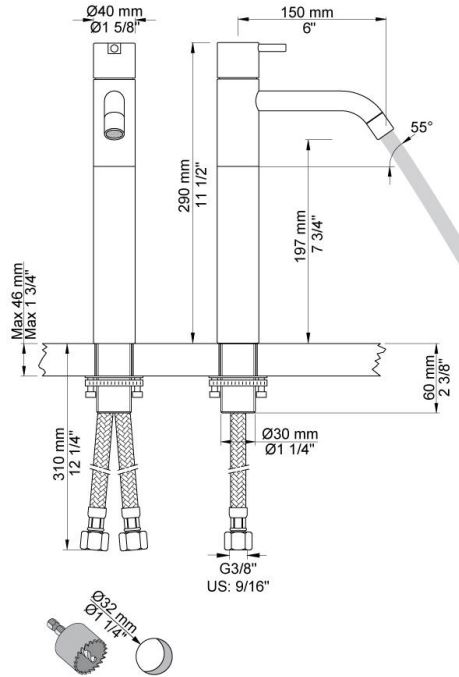

HV1+170/150

One-handle mixer with ceramic disc technology, height 290 mm, fixed spout 150 mm with water saving aerator.
Pipe size: 3/8".
Hole cut out size: 32 mm.

Flow

	Bar:	1.0	2.0	3.0	4.0	5.0
HV1+170/150	(l/min)	2.9	4.1	5.0	5.0	5.0
HV1+170/150¹⁾	(l/min)	2.6	3.7	4.5	4.5	4.5

¹⁾ USA standard

Available in colors

	Color 20, Brushed chrome
Color 02, Grey	Color 21, Carmine red
Color 04, Light blue	Color 25, Pink
Color 05, Orange	Color 27, Matt black
Color 06, Light green	Color 28, Matt white
Color 08, Yellow	Color 40, Brushed stainless steel
Color 09, Dark grey	Color 60, Black
Color 12, Mocca	Color 61, Brushed black
Color 14, Bright red	Color 63, Copper
Color 15, Dark blue	Color 64, Brushed Copper
Color 16, Polished chrome	Color 65, Gold
Color 17, Gloss black	Color 68, Silver
Color 18, White	Color 70, Brushed Gold
Color 19, Natural brass