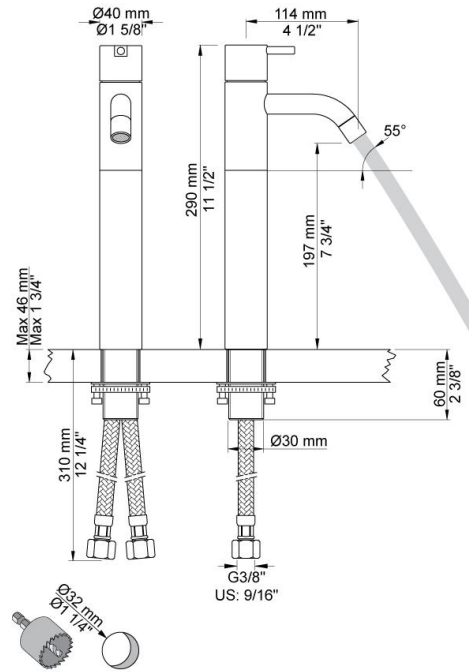

HV1+170

One-handle mixer with ceramic disc technology, height 290 mm, fixed spout with water saving aerator. Pipe size: 3/8". Hole cut out size: 32 mm.

Flow

	Bar:	1.0	2.0	3.0	4.0	5.0
HV1+170	(l/min)	2.9	4.1	5.0	5.0	5.0
HV1+170 ¹⁾	(l/min)	2.6	3.7	4.5	4.5	4.5

¹⁾ USA standard

Available in colors

	Color 20, Brushed chrome
Color 02, Grey	Color 21, Carmine red
Color 04, Light blue	Color 25, Pink
Color 05, Orange	Color 27, Matt black
Color 06, Light green	Color 28, Matt white
Color 08, Yellow	Color 40, Brushed stainless steel
Color 09, Dark grey	Color 60, Black
Color 12, Mocca	Color 61, Brushed black
Color 14, Bright red	Color 63, Copper
Color 15, Dark blue	Color 64, Brushed Copper
Color 16, Polished chrome	Color 65, Gold
Color 17, Gloss black	Color 68, Nickel
Color 18, White	Color 70, Brushed Gold
Color 19, Natural brass