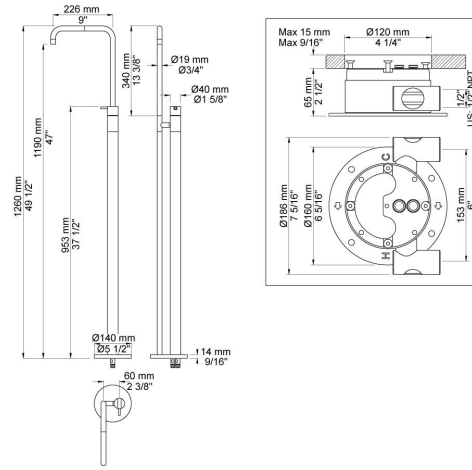

--

Date:
Client:
Project:

FS2

Free-standing wash basin mixer with double swivel spout. Height 1260 mm.FS2 UP = Build-in part for free-standing wash basin mixer.FS2 AP = Trim part for free-standing wash basin mixer.If the floor covering is greater than 15 mm, extensions should be specified when ordering the FS2. All extensions supplied with the FS2 are free of charge.

Flow

	Bar:	1.0	2.0	3.0	4.0	5.0
FS2	(l/min)	2.9	4.1	5.0	5.0	5.0
FS2 ¹⁾	(l/min)	2.6	3.7	4.5	4.5	4.5

¹⁾ USA standard

Available in colors

	Color 20, Brushed chrome
Color 02, Grey	Color 21, Carmine red
Color 04, Light blue	Color 25, Pink
Color 05, Orange	Color 27, Matt black
Color 06, Light green	Color 28, Matt white
Color 08, Yellow	Color 40, Brushed stainless steel
Color 09, Dark grey	Color 60, Black
Color 12, Mocca	Color 61, Brushed black
Color 14, Bright red	Color 63, Copper
Color 15, Dark blue	Color 64, Brushed Copper
Color 16, Polished chrome	Color 65, Gold
Color 17, Gloss black	Color 68, Silver
Color 18, White	Color 70, Brushed Gold
Color 19, Natural brass	