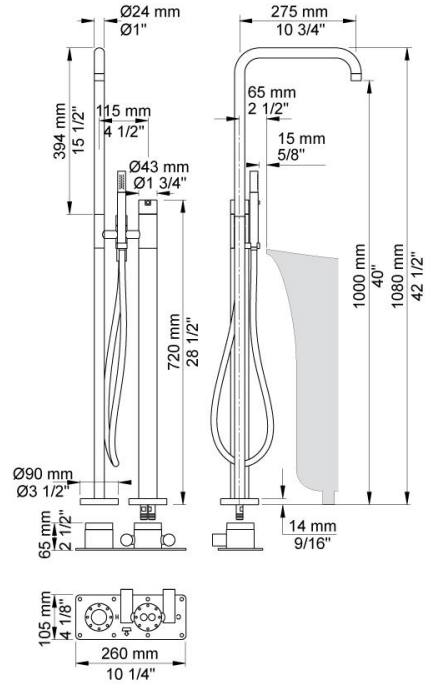

--

Date:
Client:
Project:

FS1

Free-standing bath mixer with hand shower with swivel spout, high 1080 mm. FS1 UP = Build-in part for free-standing bath mixer with hand shower. FS1 AP = Trim part for free-standing bath mixer with hand shower. FS1 with height 930 mm available on request. If the floor covering is greater than 15 mm, extensions should be specified when ordering the FS1. All extensions supplied with the FS1 are free of charge.

Flow

	Bar:	1.0	2.0	3.0	4.0	5.0
FS1 ¹⁾	(l/min)	11.0	15.5	19.0	21.9	24.5
FS1 ²⁾	(l/min)	12.7	18.0	22.0	25.4	28.4
T2	(l/min)	5.2	7.3	9.0	9.0	9.0

¹⁾ Standard Aerator VR624D

²⁾ Strainer VR624E

Available in colors