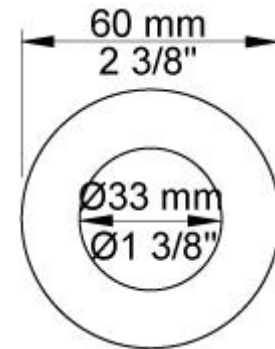

|  |
|--|
|  |
|--|

|          |
|----------|
| Date:    |
| Client:  |
| Project: |

**COMBI-30**

Kneipp hose and build-in stop valve.  
 Combi-30UP = Single valve 2900.  
 Combi-30AP = Handle NR17, kneipp hose 070W, 60 mm circular flange 001, 2 pcs. 60 mm circular flanges 001G.  
 Requires a minimum of 20 l/min.

**Flow**

|          | Bar:    | 1.0  | 2.0  | 3.0  | 4.0  | 5.0  |
|----------|---------|------|------|------|------|------|
| COMBI-30 | (l/min) | 23.1 | 32.7 | 40.0 | 46.2 | 51.6 |

**Available in colors**

**001**  
60 mm circular flange.  
Hole Ø30 mm.

**001G**  
60 mm circular flange. Hole Ø33 mm.

**070W**  
Kneipp hose.  
Requires a minimum of 20 l/min.

**2900**  
Single valve with fixed outlet.

**NR17**  
Operating handle for 600, 700, 800, 900, 1500, 2800, 2900, S20, S21, S40, S42 incl. variants. Ø40 mm.