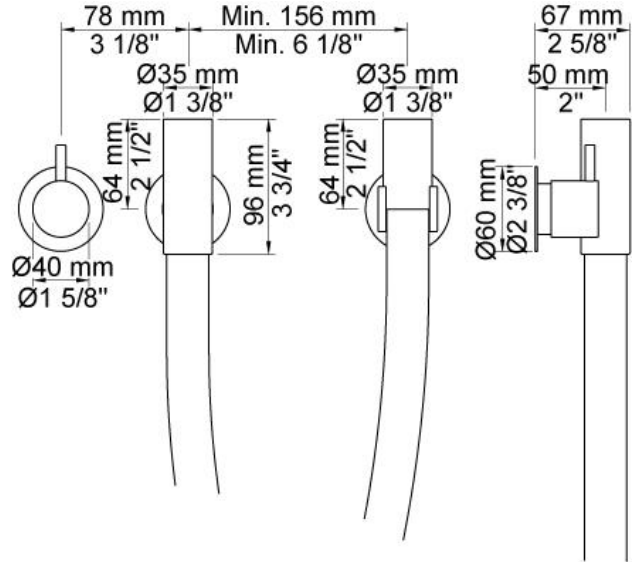

|  |
|--|
|  |
|--|

|          |
|----------|
| Date:    |
| Client:  |
| Project: |

**COMBI-30**

Kneipp hose and build-in stop valve.  
 Combi-30UP = Single valve 2900.  
 Combi-30AP = Handle NR17, kneipp hose 070W, 60 mm circular flange 001, 2 pcs. 60 mm circular flanges 001G.  
 Requires a minimum of 20 l/min.

**Flow**

|          | Bar:    | 1.0  | 2.0  | 3.0  | 4.0  | 5.0  |
|----------|---------|------|------|------|------|------|
| COMBI-30 | (l/min) | 23.1 | 32.7 | 40.0 | 46.2 | 51.6 |

**Available in colors**

**001**  
60 mm circular flange.  
Hole Ø30 mm.

**001G**  
60 mm circular flange. Hole Ø33 mm.

**070W**  
Kneipp hose.  
Requires a minimum of 20 l/min.

**2900**  
Single valve with fixed outlet.

**NR17**  
Operating handle for 600, 700, 800, 900, 1500, 2800, 2900, S20, S21, S40, S42 incl. variants. Ø40 mm.