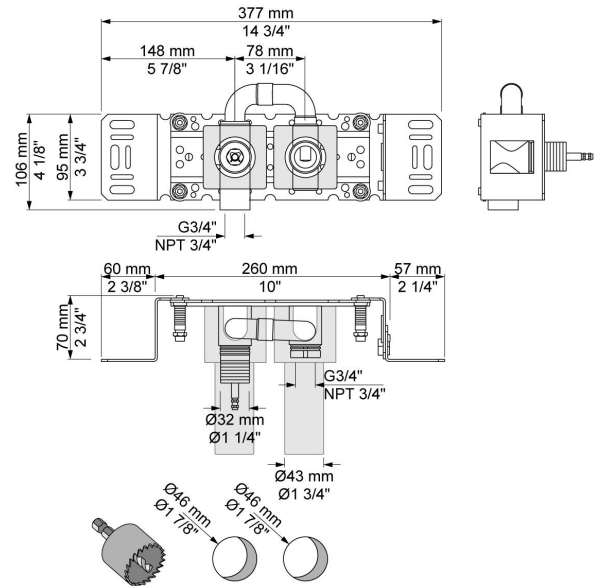

**001**  
60 mm circular flange.  
Hole Ø30 mm.

**001G**  
60 mm circular flange. Hole Ø33 mm.

**070W**  
Kneipp hose.  
Requires a minimum of 20 l/min.

**2900**  
Single valve with fixed outlet.

**NR17**  
Operating handle for 600, 700, 800, 900, 1500, 2800, 2900, S20, S21, S40, S42 incl. variants. Ø40 mm.