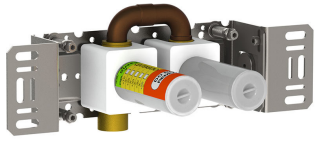

|  |
|--|
|  |
|--|

|          |
|----------|
| Date:    |
| Client:  |
| Project: |

**COMBI-30**

Kneipp hose and build-in stop valve.  
 Combi-30UP = Single valve 2900.  
 Combi-30AP = Handle NR17, kneipp hose 070W, 60 mm circular flange 001, 2 pcs. 60 mm circular flanges 001G.  
 Requires a minimum of 20 l/min.

**001**  
60 mm circular flange.  
Hole Ø30 mm.

**001G**  
60 mm circular flange. Hole Ø33 mm.

**070W**  
Kneipp hose.  
Requires a minimum of 20 l/min.

**2900**  
Single valve with fixed outlet.

**NR17**  
Operating handle for 600, 700, 800, 900, 1500, 2800, 2900, S20, S21, S40, S42 incl. variants. Ø40 mm.