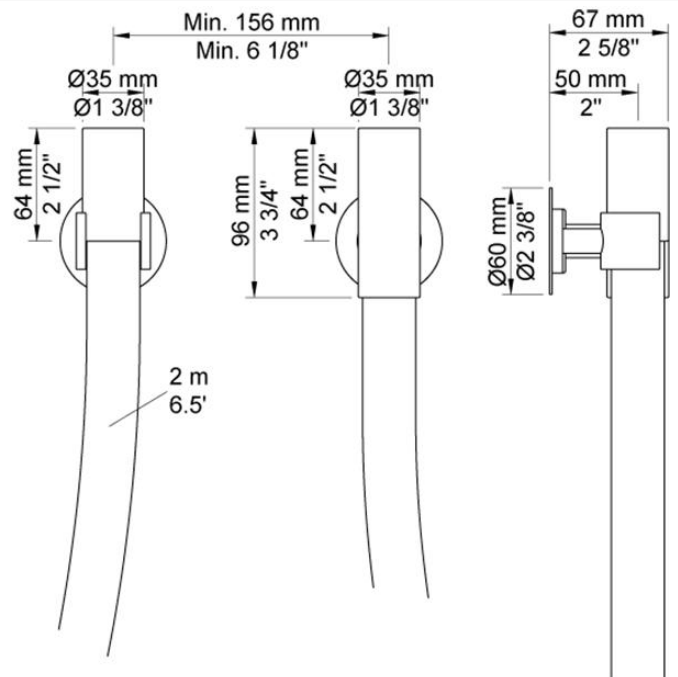

|  |
|--|
|  |
|--|

|          |
|----------|
| Date:    |
| Client:  |
| Project: |

**COMBI-30**

Kneipp hose and build-in stop valve.  
 Combi-30UP = Single valve 2900.  
 Combi-30AP = Handle NR17, kneipp hose 070W, 60 mm circular flange 001, 2 pcs. 60 mm circular flanges 001G.  
 Requires a minimum of 20 l/min.

**Flow**

|          | Bar:    | 1.0  | 2.0  | 3.0  | 4.0  | 5.0  |
|----------|---------|------|------|------|------|------|
| COMBI-30 | (l/min) | 23.1 | 32.7 | 40.0 | 46.2 | 51.6 |

**Available in colors**

**001**  
60 mm circular flange.  
Hole Ø30 mm.

**001G**  
60 mm circular flange. Hole Ø33 mm.

**070W**  
Kneipp hose.  
Requires a minimum of 20 l/min.

**2900**  
Single valve with fixed outlet.

**NR17**  
Operating handle for 600, 700, 800, 900, 1500, 2800, 2900, S20, S21, S40, S42 incl. variants. Ø40 mm.