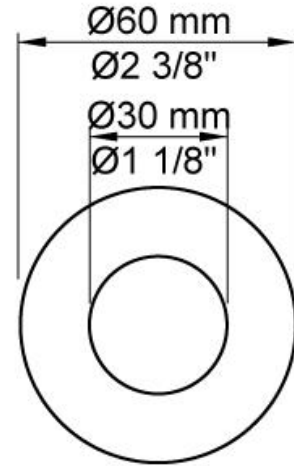

|  |
|--|
|  |
|--|

|          |
|----------|
| Date:    |
| Client:  |
| Project: |

**COMBI-30**

Kneipp hose and build-in stop valve.  
 Combi-30UP = Single valve 2900.  
 Combi-30AP = Handle NR17, kneipp hose 070W, 60 mm circular flange 001, 2 pcs. 60 mm circular flanges 001G.  
 Requires a minimum of 20 l/min.

**Flow**

|          | Bar:    | 1.0  | 2.0  | 3.0  | 4.0  | 5.0  |
|----------|---------|------|------|------|------|------|
| COMBI-30 | (l/min) | 23.1 | 32.7 | 40.0 | 46.2 | 51.6 |

**Available in colors**

**001**  
60 mm circular flange.  
Hole Ø30 mm.

**001G**  
60 mm circular flange. Hole Ø33 mm.

**070W**  
Kneipp hose.  
Requires a minimum of 20 l/min.

**2900**  
Single valve with fixed outlet.

**NR17**  
Operating handle for 600, 700, 800, 900, 1500, 2800, 2900, S20, S21, S40, S42 incl. variants. Ø40 mm.