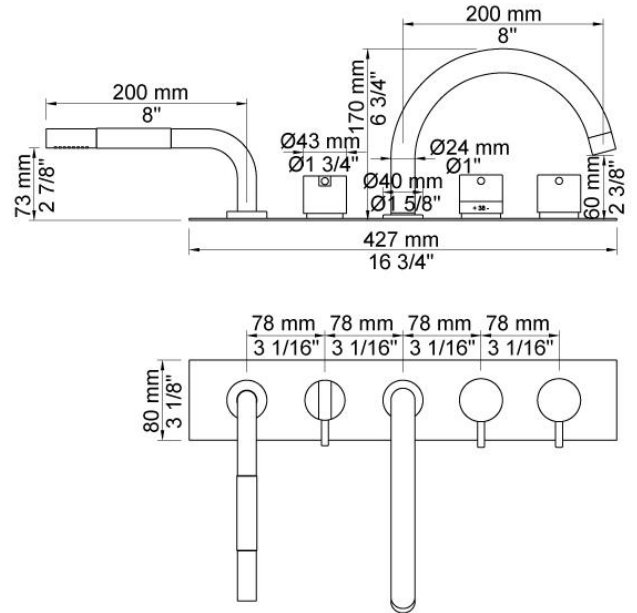

--

Date:
Client:
Project:

**BK16**

Thermostatic mixer with swivel spout for bath filling and mixer with hand shower.

Complete with mounting bracket and water collection box.

BK16UP = Plumbed part, fixing bracket and water collection box.

BK16AP = Trim parts

**Flow**

	Bar:	1.0	2.0	3.0	4.0	5.0
090E	(l/min)	14.4	20.4	25.0	28.9	30.0
T1	(l/min)	5.8	8.2	10.0	11.6	12.9

**Available in colors**

Color 02, Grey	Color 21, Carmine red
Color 04, Light blue	Color 25, Pink
Color 05, Orange	Color 27, Matt black
Color 06, Light green	Color 28, Matt white
Color 08, Yellow	Color 40, Brushed stainless steel
Color 09, Dark grey	Color 60, Black
Color 12, Mocca	Color 61, Brushed black
Color 14, Bright red	Color 62, Deep black
Color 15, Dark blue	Color 63, Copper
Color 16, Polished chrome	Color 64, Brushed Copper
Color 17, Gloss black	Color 65, Gold
Color 18, White	Color 68, Silver
Color 19, Natural brass	Color 70, Brushed Gold
Color 20, Brushed chrome	