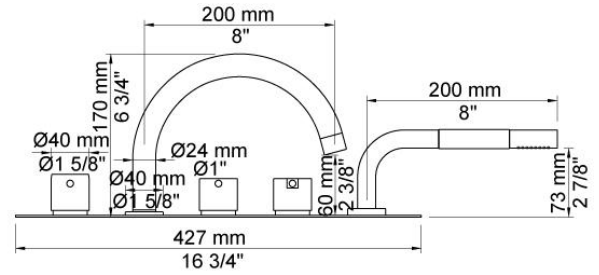

--

Date:
Client:
Project:

**BK13**

Two-handle mixer with swivel spout for bath filling and mixer with hand shower.

Complete with mounting bracket and water collection box.

BK13UP = Plumbed part, fixing bracket and water collection box.

BK13AP = Trim parts.

**Flow**

	Bar:	1.0	2.0	3.0	4.0	5.0
090E	(l/min)	14.4	20.4	25.0	28.9	30.0
T1	(l/min)	5.8	8.2	10.0	11.6	12.9

**Available in colors**

Color 02, Grey	Color 21, Carmine red
Color 04, Light blue	Color 25, Pink
Color 05, Orange	Color 27, Matt black
Color 06, Light green	Color 28, Matt white
Color 08, Yellow	Color 40, Brushed stainless steel
Color 09, Dark grey	Color 60, Black
Color 12, Mocca	Color 61, Brushed black
Color 14, Bright red	Color 62, Deep black
Color 15, Dark blue	Color 63, Copper
Color 16, Polished chrome	Color 64, Brushed Copper
Color 17, Gloss black	Color 65, Gold
Color 18, White	Color 68, Silver
Color 19, Natural brass	Color 70, Brushed Gold
Color 20, Brushed chrome	