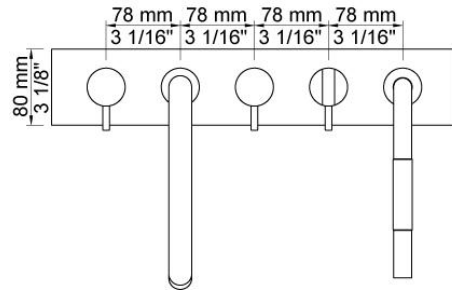

--

Date:
Client:
Project:

**BK13**

Two-handle mixer with swivel spout for bath filling and mixer with hand shower.

Complete with mounting bracket and water collection box.

BK13UP = Plumbed part, fixing bracket and water collection box.

BK13AP = Trim parts.

**Flow**

	Bar:	1.0	2.0	3.0	4.0	5.0
090E	(l/min)	14.4	20.4	25.0	28.9	30.0
T1	(l/min)	5.8	8.2	10.0	11.6	12.9

**Available in colors**

Color 02, Grey	Color 21, Carmine red
Color 04, Light blue	Color 25, Pink
Color 05, Orange	Color 27, Matt black
Color 06, Light green	Color 28, Matt white
Color 08, Yellow	Color 40, Brushed stainless steel
Color 09, Dark grey	Color 60, Black
Color 12, Mocca	Color 61, Brushed black
Color 14, Bright red	Color 62, Deep black
Color 15, Dark blue	Color 63, Copper
Color 16, Polished chrome	Color 64, Brushed Copper
Color 17, Gloss black	Color 65, Gold
Color 18, White	Color 68, Silver
Color 19, Natural brass	Color 70, Brushed Gold
Color 20, Brushed chrome	