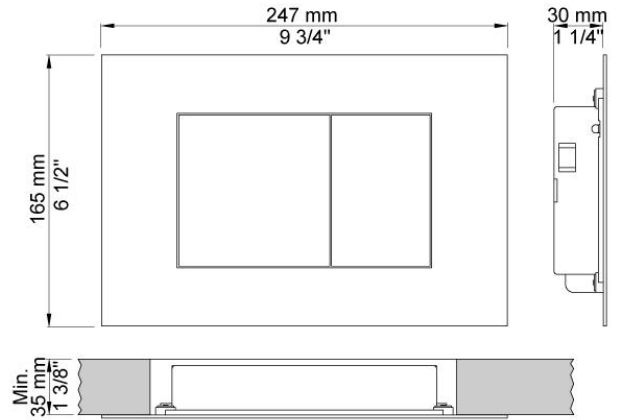

--

Date:
Client:
Project:

A85

Dual cistern push plate for Geberit Sigma.
 Minimum build-in depth 35 mm.

Available in colors

Color 02, Grey	Color 21, Carmine red
Color 04, Light blue	Color 25, Pink
Color 05, Orange	Color 27, Matt black
Color 06, Light green	Color 28, Matt white
Color 08, Yellow	Color 40, Brushed stainless steel
Color 09, Dark grey	Color 60, Black
Color 12, Mocca	Color 61, Brushed black
Color 14, Bright red	Color 62, Deep black
Color 15, Dark blue	Color 63, Copper
Color 16, Polished chrome	Color 64, Brushed Copper
Color 17, Gloss black	Color 65, Gold
Color 18, White	Color 68, Silver
Color 19, Natural brass	Color 70, Brushed Gold
Color 20, Brushed chrome	