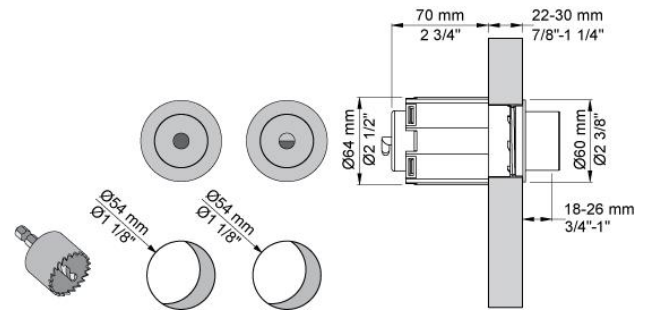

--

Date:
Client:
Project:

**A83**

Push button for dual flow system for Geberit, Kappa, Omega and Delta, with pneumatic flush.

**Available in colors**

	Color 20, Brushed chrome
Color 02, Grey	Color 21, Carmine red
Color 04, Light blue	Color 25, Pink
Color 05, Orange	Color 27, Matt black
Color 06, Light green	Color 28, Matt white
Color 08, Yellow	Color 40, Brushed stainless steel
Color 09, Dark grey	Color 60, Black
Color 12, Mocca	Color 61, Brushed black
Color 14, Bright red	Color 63, Copper
Color 15, Dark blue	Color 64, Brushed Copper
Color 16, Polished chrome	Color 65, Gold
Color 17, Gloss black	Color 68, Silver
Color 18, White	Color 70, Brushed Gold
Color 19, Natural brass	