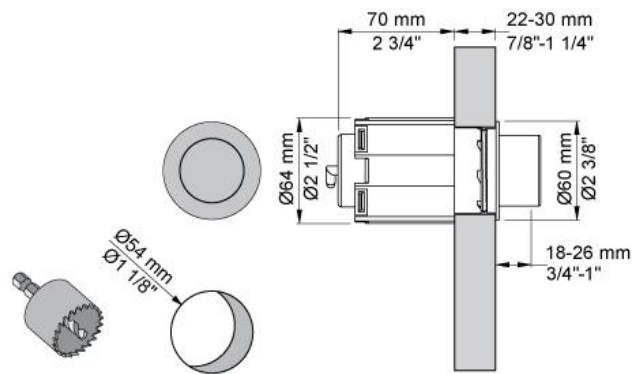

--

Date:
Client:
Project:

A82

Push button for Geberit, Kappa, Omega and Delta, with pneumatic flush.

Available in colors

	Color 20, Brushed chrome
Color 02, Grey	Color 21, Carmine red
Color 04, Light blue	Color 25, Pink
Color 05, Orange	Color 27, Matt black
Color 06, Light green	Color 28, Matt white
Color 08, Yellow	Color 40, Brushed stainless steel
Color 09, Dark grey	Color 60, Black
Color 12, Mocca	Color 61, Brushed black
Color 14, Bright red	Color 63, Copper
Color 15, Dark blue	Color 64, Brushed Copper
Color 16, Polished chrome	Color 65, Gold
Color 17, Gloss black	Color 68, Silver
Color 18, White	Color 70, Brushed Gold
Color 19, Natural brass	