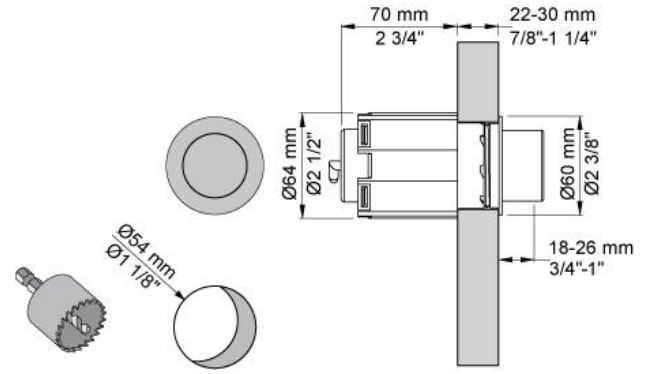

--

Date:
Client:
Project:

A82

Push button for Geberit, Kappa, Omega and Delta, with pneumatic flush.

Available in colors

Color 02, Grey	Color 21, Carmine red
Color 04, Light blue	Color 25, Pink
Color 05, Orange	Color 27, Matt black
Color 06, Light green	Color 28, Matt white
Color 08, Yellow	Color 40, Brushed stainless steel
Color 09, Dark grey	Color 60, Black
Color 12, Mocca	Color 61, Brushed black
Color 14, Bright red	Color 62, Deep black
Color 15, Dark blue	Color 63, Copper
Color 16, Polished chrome	Color 64, Brushed Copper
Color 17, Gloss black	Color 65, Gold
Color 18, White	Color 68, Silver
Color 19, Natural brass	Color 70, Brushed Gold
Color 20, Brushed chrome	