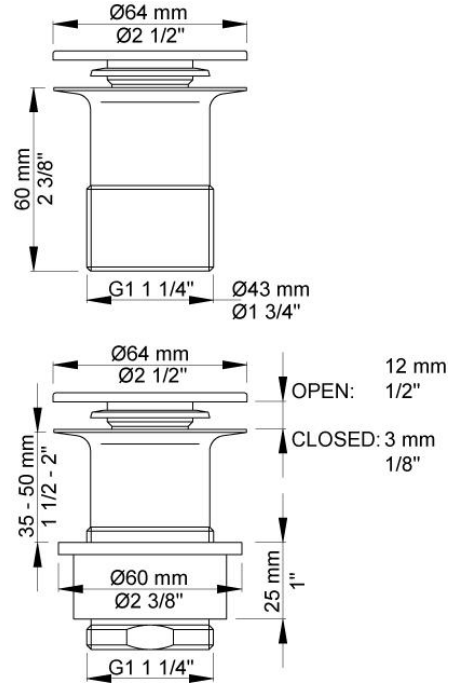

--

Date:
Client:
Project:

A63

1¼" unslotted push operated waste. The part that goes through the wash basin, is polished chrome when you order the A62 in colour 40 and colours.

Available in colors

	Color 20, Brushed chrome
Color 02, Grey	Color 21, Carmine red
Color 04, Light blue	Color 25, Pink
Color 05, Orange	Color 27, Matt black
Color 06, Light green	Color 28, Matt white
Color 08, Yellow	Color 40, Brushed stainless steel
Color 09, Dark grey	Color 60, Black
Color 12, Mocca	Color 61, Brushed black
Color 14, Bright red	Color 63, Copper
Color 15, Dark blue	Color 64, Brushed Copper
Color 16, Polished chrome	Color 65, Gold
Color 17, Gloss black	Color 68, Silver
Color 18, White	Color 70, Brushed Gold
Color 19, Natural brass	