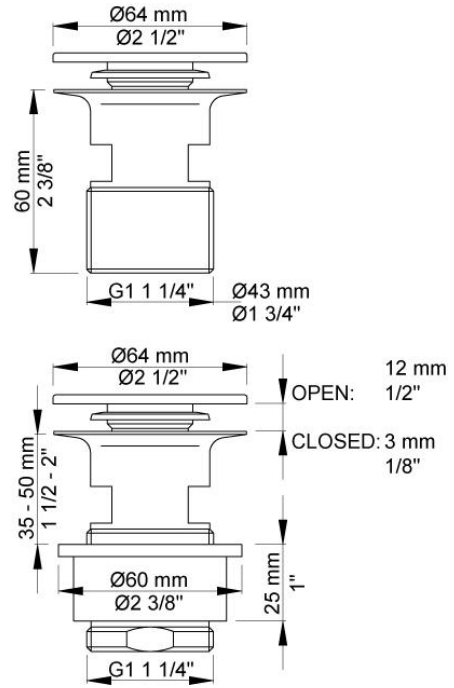

--

Date:
Client:
Project:

**A62**

1¼" slotted push operated waste.

The part that goes through the wash basin, is polished chrome when you order the A62 in colour 40 and colours.

**Available in colors**

Color 02, Grey	Color 21, Carmine red
Color 04, Light blue	Color 25, Pink
Color 05, Orange	Color 27, Matt black
Color 06, Light green	Color 28, Matt white
Color 08, Yellow	Color 40, Brushed stainless steel
Color 09, Dark grey	Color 60, Black
Color 12, Mocca	Color 61, Brushed black
Color 14, Bright red	Color 62, Deep black
Color 15, Dark blue	Color 63, Copper
Color 16, Polished chrome	Color 64, Brushed Copper
Color 17, Gloss black	Color 65, Gold
Color 18, White	Color 68, Silver
Color 19, Natural brass	Color 70, Brushed Gold
Color 20, Brushed chrome	