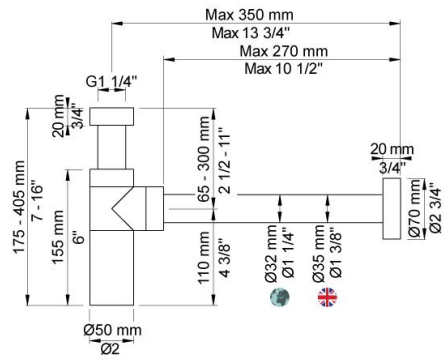

--

Date:
Client:
Project:

A34

1 1/4" trap.

Available in colors

Color 02, Grey	Color 21, Carmine red
Color 04, Light blue	Color 25, Pink
Color 05, Orange	Color 27, Matt black
Color 06, Light green	Color 28, Matt white
Color 08, Yellow	Color 40, Brushed stainless steel
Color 09, Dark grey	Color 60, Black
Color 12, Mocca	Color 61, Brushed black
Color 14, Bright red	Color 62, Deep black
Color 15, Dark blue	Color 63, Copper
Color 16, Polished chrome	Color 64, Brushed Copper
Color 17, Gloss black	Color 65, Gold
Color 18, White	Color 68, Silver
Color 19, Natural brass	Color 70, Brushed Gold
Color 20, Brushed chrome	