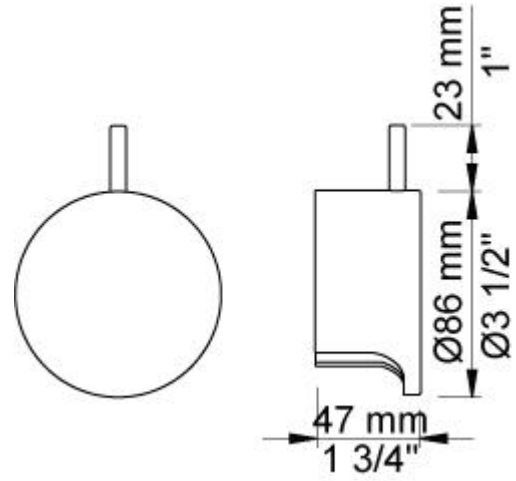

--

Date:
Client:
Project:

A24G

Handle & plug only for A24.

Flow

	Bar:	1.0	2.0	3.0	4.0	5.0
A24G	(l/min)	19.6	27.8	34.0	39.3	43.9

Available in colors

Color 02, Grey	Color 21, Carmine red
Color 04, Light blue	Color 25, Pink
Color 05, Orange	Color 27, Matt black
Color 06, Light green	Color 28, Matt white
Color 08, Yellow	Color 40, Brushed stainless steel
Color 09, Dark grey	Color 60, Black
Color 12, Mocca	Color 61, Brushed black
Color 14, Bright red	Color 62, Deep black
Color 15, Dark blue	Color 63, Copper
Color 16, Polished chrome	Color 64, Brushed Copper
Color 17, Gloss black	Color 65, Gold
Color 18, White	Color 68, Silver
Color 19, Natural brass	Color 70, Brushed Gold
Color 20, Brushed chrome	