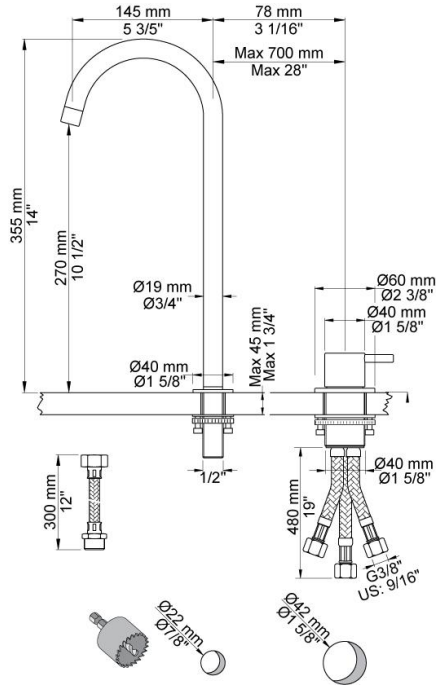

--

Date:
Client:
Project:

590V

One-handle mixer with ceramic disc technology for table mounting 500, with swivel spout 090V and water saving aerator. Height 355 mm. Hole cut out size, mixer: 42 mm. Hole cut out size, spout: 22 mm.

Flow

	Bar:	1.0	2.0	3.0	4.0	5.0
590V ¹⁾	(l/min)	2.3	3.3	4.0	4.0	4.0
590V	(l/min)	4.8	6.8	8.3	8.3	8.3

¹⁾ USA Standard

Available in colors

	Color 20, Brushed chrome
Color 02, Grey	Color 21, Carmine red
Color 04, Light blue	Color 25, Pink
Color 05, Orange	Color 27, Matt black
Color 06, Light green	Color 28, Matt white
Color 08, Yellow	Color 40, Brushed stainless steel
Color 09, Dark grey	Color 60, Black
Color 12, Mocca	Color 61, Brushed black
Color 14, Bright red	Color 63, Copper
Color 15, Dark blue	Color 64, Brushed Copper
Color 16, Polished chrome	Color 65, Gold
Color 17, Gloss black	Color 68, Silver
Color 18, White	Color 70, Brushed Gold
Color 19, Natural brass	

090V
Swivel spout.
Height 355 mm.
Hole cut out size: 22 mm.

500
One-handle table-mounted mixer.