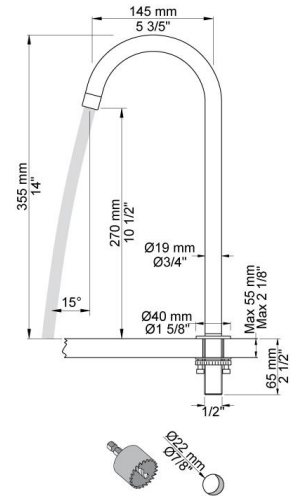

--

Date:
Client:
Project:

590V

One-handle mixer with ceramic disc technology for table mounting 500, with swivel spout 090V and water saving aerator. Height 355 mm. Hole cut out size, mixer: 42 mm. Hole cut out size, spout: 22 mm.

Flow

	Bar:	1.0	2.0	3.0	4.0	5.0
590V ¹⁾	(l/min)	2.3	3.3	4.0	4.0	4.0
590V	(l/min)	4.8	6.8	8.3	8.3	8.3

¹⁾ USA Standard

Available in colors

	Color 20, Brushed chrome
Color 02, Grey	Color 21, Carmine red
Color 04, Light blue	Color 25, Pink
Color 05, Orange	Color 27, Matt black
Color 06, Light green	Color 28, Matt white
Color 08, Yellow	Color 40, Brushed stainless steel
Color 09, Dark grey	Color 60, Black
Color 12, Mocca	Color 61, Brushed black
Color 14, Bright red	Color 63, Copper
Color 15, Dark blue	Color 64, Brushed Copper
Color 16, Polished chrome	Color 65, Gold
Color 17, Gloss black	Color 68, Silver
Color 18, White	Color 70, Brushed Gold
Color 19, Natural brass	

090V
Swivel spout.
Height 355 mm.
Hole cut out size: 22 mm.

500
One-handle table-mounted mixer.