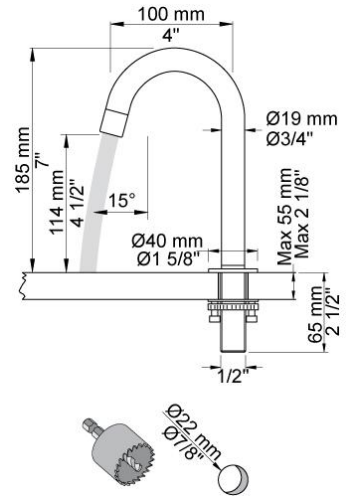

--

Date:
Client:
Project:

590B

One-handle mixer with ceramic disc technology for tablemounting 500, with swivel spout 090B and water saving aerator. Height 185 mm. Hole cut out size, mixer: 42 mm. Hole cut out size, spout: 22 mm.

Flow

	Bar:	1.0	2.0	3.0	4.0	5.0
590B	(l/min)	4.8	6.8	8.3	8.3	8.3
590B ¹⁾	(l/min)	2.3	3.3	4.0	4.0	4.0

¹⁾ USA Standard

Available in colors

	Color 20, Brushed chrome
Color 02, Grey	Color 21, Carmine red
Color 04, Light blue	Color 25, Pink
Color 05, Orange	Color 27, Matt black
Color 06, Light green	Color 28, Matt white
Color 08, Yellow	Color 40, Brushed stainless steel
Color 09, Dark grey	Color 60, Black
Color 12, Mocca	Color 61, Brushed black
Color 14, Bright red	Color 63, Copper
Color 15, Dark blue	Color 64, Brushed Copper
Color 16, Polished chrome	Color 65, Gold
Color 17, Gloss black	Color 68, Silver
Color 18, White	Color 70, Brushed Gold
Color 19, Natural brass	

090B
Swivel spout. Height 185 mm. Hole cut out size: 22 mm.

500
One-handle table-mounted mixer.