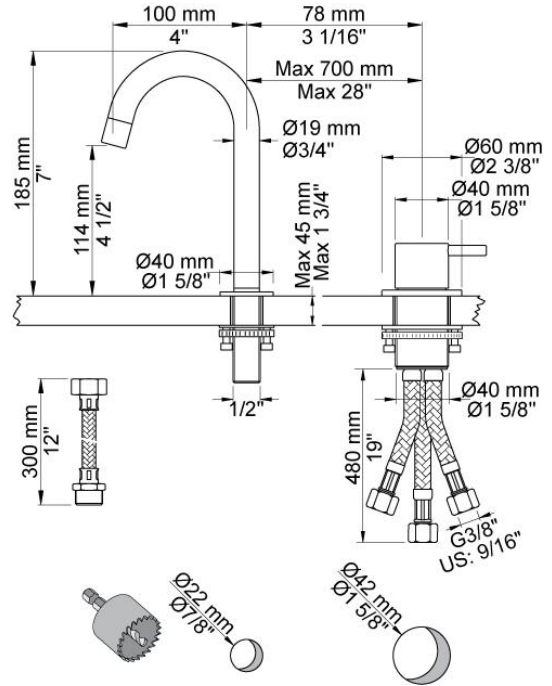

--

Date:
Client:
Project:

590B

One-handle mixer with ceramic disc technology for tablemounting 500, with swivel spout 090B and water saving aerator. Height 185 mm. Hole cut out size, mixer: 42 mm. Hole cut out size, spout: 22 mm.

Flow

	Bar:	1.0	2.0	3.0	4.0	5.0
590B	(l/min)	4.8	6.8	8.3	8.3	8.3
590B ¹⁾	(l/min)	2.3	3.3	4.0	4.0	4.0

¹⁾ USA Standard

Available in colors

	Color 20, Brushed chrome
Color 02, Grey	Color 21, Carmine red
Color 04, Light blue	Color 25, Pink
Color 05, Orange	Color 27, Matt black
Color 06, Light green	Color 28, Matt white
Color 08, Yellow	Color 40, Brushed stainless steel
Color 09, Dark grey	Color 60, Black
Color 12, Mocca	Color 61, Brushed black
Color 14, Bright red	Color 63, Copper
Color 15, Dark blue	Color 64, Brushed Copper
Color 16, Polished chrome	Color 65, Gold
Color 17, Gloss black	Color 68, Silver
Color 18, White	Color 70, Brushed Gold
Color 19, Natural brass	

090B
Swivel spout. Height 185 mm. Hole cut out size: 22 mm.

500
One-handle table-mounted mixer.