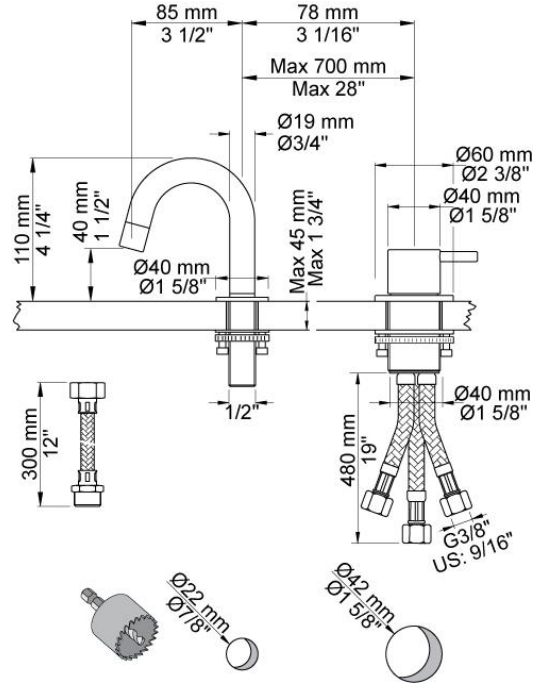

--

Date:
Client:
Project:

590A

One-handle mixer with ceramic disc technology for table mounting 500, with swivel spout 090A and water saving aerator. Height 110 mm.
 Hole cut out size, mixer: 42 mm.
 Hole cut out size, spout: 22 mm.

Flow

	Bar:	1.0	2.0	3.0	4.0	5.0
590A	(l/min)	4.8	6.8	8.3	8.3	8.3
590A ¹⁾	(l/min)	2.3	3.3	4.0	4.0	4.0

¹⁾ USA Standard

Available in colors

Color 02, Grey	Color 21, Carmine red
Color 04, Light blue	Color 25, Pink
Color 05, Orange	Color 27, Matt black
Color 06, Light green	Color 28, Matt white
Color 08, Yellow	Color 40, Brushed stainless steel
Color 09, Dark grey	Color 60, Black
Color 12, Mocca	Color 61, Brushed black
Color 14, Bright red	Color 62, Deep black
Color 15, Dark blue	Color 63, Copper
Color 16, Polished chrome	Color 64, Brushed Copper
Color 17, Gloss black	Color 65, Gold
Color 18, White	Color 68, Silver
Color 19, Natural brass	Color 70, Brushed Gold
Color 20, Brushed chrome	

090A
Swivel spout.
Height 110 mm.
Hole cut out size: 22 mm.

500
One-handle table-mounted mixer.