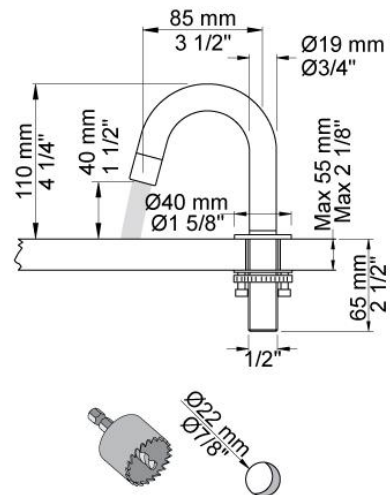

--

Date:
Client:
Project:

590A

One-handle mixer with ceramic disc technology for table mounting 500, with swivel spout 090A and water saving aerator. Height 110 mm.
 Hole cut out size, mixer: 42 mm.
 Hole cut out size, spout: 22 mm.

Flow

	Bar:	1.0	2.0	3.0	4.0	5.0
590A	(l/min)	4.8	6.8	8.3	8.3	8.3
590A ¹⁾	(l/min)	2.3	3.3	4.0	4.0	4.0

¹⁾ USA Standard

Available in colors

Color 02, Grey	Color 21, Carmine red
Color 04, Light blue	Color 25, Pink
Color 05, Orange	Color 27, Matt black
Color 06, Light green	Color 28, Matt white
Color 08, Yellow	Color 40, Brushed stainless steel
Color 09, Dark grey	Color 60, Black
Color 12, Mocca	Color 61, Brushed black
Color 14, Bright red	Color 62, Deep black
Color 15, Dark blue	Color 63, Copper
Color 16, Polished chrome	Color 64, Brushed Copper
Color 17, Gloss black	Color 65, Gold
Color 18, White	Color 68, Silver
Color 19, Natural brass	Color 70, Brushed Gold
Color 20, Brushed chrome	

090A
Swivel spout.
Height 110 mm.
Hole cut out size: 22 mm.

500
One-handle table-mounted mixer.