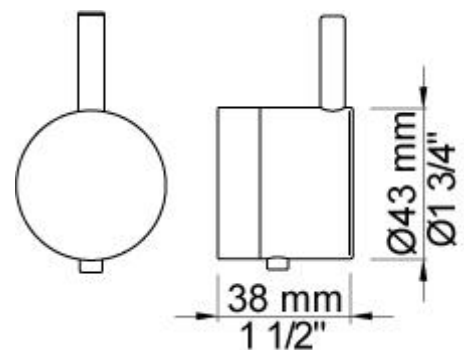

NR52

Thermostatic handle for series 5000.