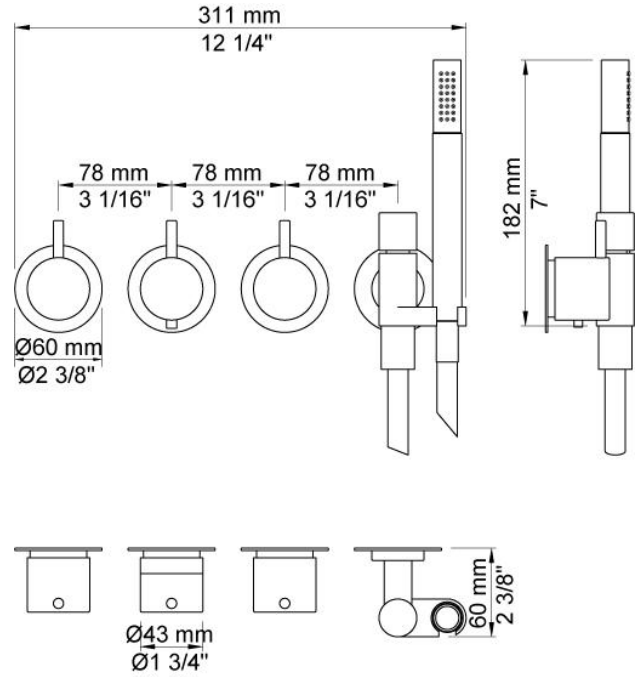

--

Date:
Client:
Project:

**5471R**

¾" thermostatic mixer.5471RUP = Thermostatic mixer 5400NV.5471RAP = Handle NR51, handle NR52, handle NR64G, hand shower and hand shower holder with non-return valve 070R, with holder to the right, hose 1500 mm, 60 mm circular flanges: 001, 3 pcs. 2001.

**Flow**

	Bar:	1.0	2.0	3.0	4.0	5.0
5400NV	(l/min)	18.5	26.1	32.0	37.0	41.3
070R <sup>1)</sup>	(l/min)	5.2	7.3	9.0	9.0	9.0

<sup>1)</sup> USA: Flow restricted to 1.8 gpm (7.0 l/min)

**Available in colors**

**001**  
60 mm circular flange. Hole Ø30 mm.

**070R**  
Hand shower, hand shower with holder to the right and hose with non-return valve.

**2001**  
60 mm circular flange. Hole Ø39 mm.

**5400NV**

Thermostatic mixer with diverter and one fixed outlet socket. 3/4" connection to copper, steel, iron or pex pipe work.

**NR51**

On/off handle for series 5000.

**NR52**

Thermostatic handle for series 5000.

**NR64G**

Diverter handle for 5400/5600. With peg in the same colour as handle (Standard).