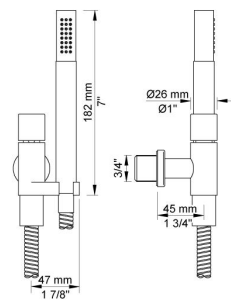

--

Date:
Client:
Project:

**5471R**

¾" thermostatic mixer.5471RUP = Thermostatic mixer 5400NV.5471RAP = Handle NR51, handle NR52, handle NR64G, hand shower and hand shower holder with non-return valve 070R, with holder to the right, hose 1500 mm, 60 mm circular flanges: 001, 3 pcs. 2001.

**Flow**

	Bar:	1.0	2.0	3.0	4.0	5.0
5400NV	(l/min)	18.5	26.1	32.0	37.0	41.3
070R <sup>1)</sup>	(l/min)	5.2	7.3	9.0	9.0	9.0

<sup>1)</sup> USA: Flow restricted to 1.8 gpm (7.0 l/min)

**Available in colors**

**001**  
60 mm circular flange. Hole Ø30 mm.

**070R**  
Hand shower, hand shower with holder to the right and hose with non-return valve.

**2001**  
60 mm circular flange. Hole Ø39 mm.

**5400NV**

Thermostatic mixer with diverter and one fixed outlet socket. 3/4" connection to copper, steel, iron or pex pipe work.

**NR51**

On/off handle for series 5000.

**NR52**

Thermostatic handle for series 5000.

**NR64G**

Diverter handle for 5400/5600. With peg in the same colour as handle (Standard).