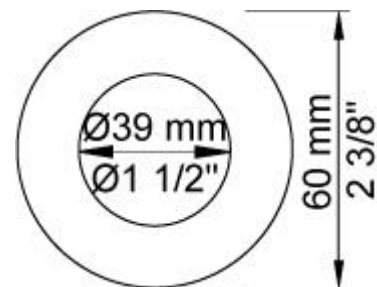

**Flow**

	Bar:	1.0	2.0	3.0	4.0	5.0
5400NV	(l/min)	18.5	26.1	32.0	37.0	41.3
070R <sup>1)</sup>	(l/min)	5.2	7.3	9.0	9.0	9.0

<sup>1)</sup> USA: Flow restricted to 1.8 gpm (7.0 l/min)

**Available in colors**

**001**  
60 mm circular flange. Hole Ø30 mm.

**070R**  
Hand shower, hand shower with holder to the right and hose with non-return valve.

**2001**  
60 mm circular flange. Hole Ø39 mm.

**5400NV**

Thermostatic mixer with diverter and one fixed outlet socket. 3/4" connection to copper, steel, iron or pex pipe work.