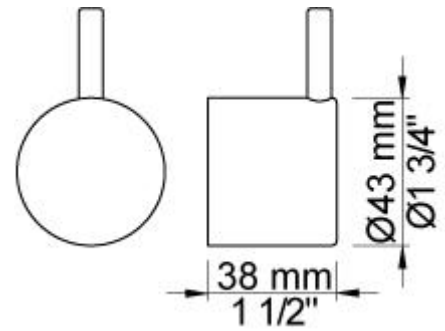

NR51

On/off handle for series 5000.