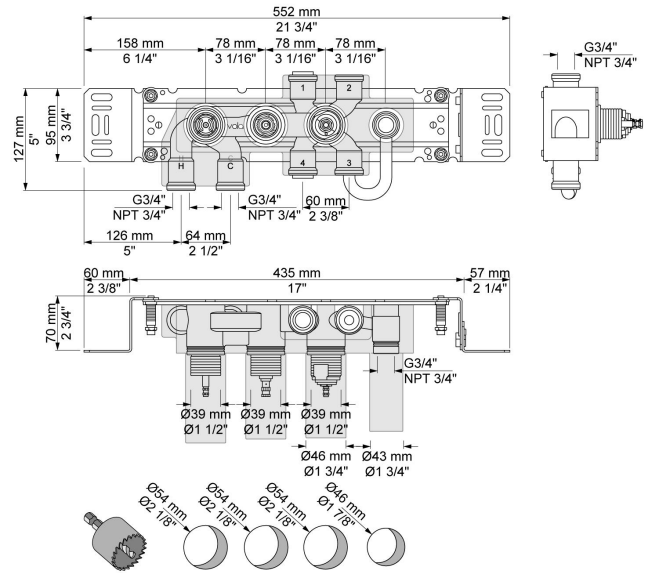

--

Date:
Client:
Project:

**5471R**

¾" thermostatic mixer.5471RUP = Thermostatic mixer 5400NV.5471RAP = Handle NR51, handle NR52, handle NR64G, hand shower and hand shower holder with non-return valve 070R, with holder to the right, hose 1500 mm, 60 mm circular flanges: 001, 3 pcs. 2001.

**001**  
60 mm circular flange. Hole Ø30 mm.

**070R**  
Hand shower, hand shower with holder to the right and hose with non-return valve.

**2001**  
60 mm circular flange. Hole Ø39 mm.

**5400NV**

Thermostatic mixer with diverter and one fixed outlet socket. 3/4" connection to copper, steel, iron or pex pipe work.

**NR51**

On/off handle for series 5000.

**NR52**

Thermostatic handle for series 5000.

**NR64G**

Diverter handle for 5400/5600. With peg in the same colour as handle (Standard).