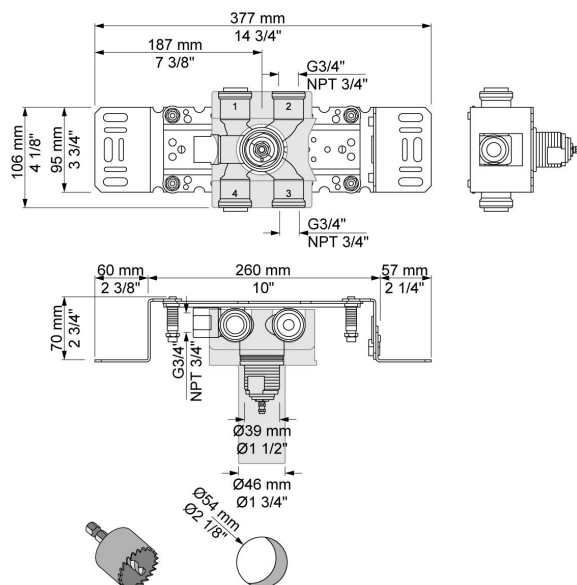

--

Date:
Client:
Project:

5400DV

Separate diverter.

3/4" connection to copper, steel, iron or pex pipe work.

Available in colors