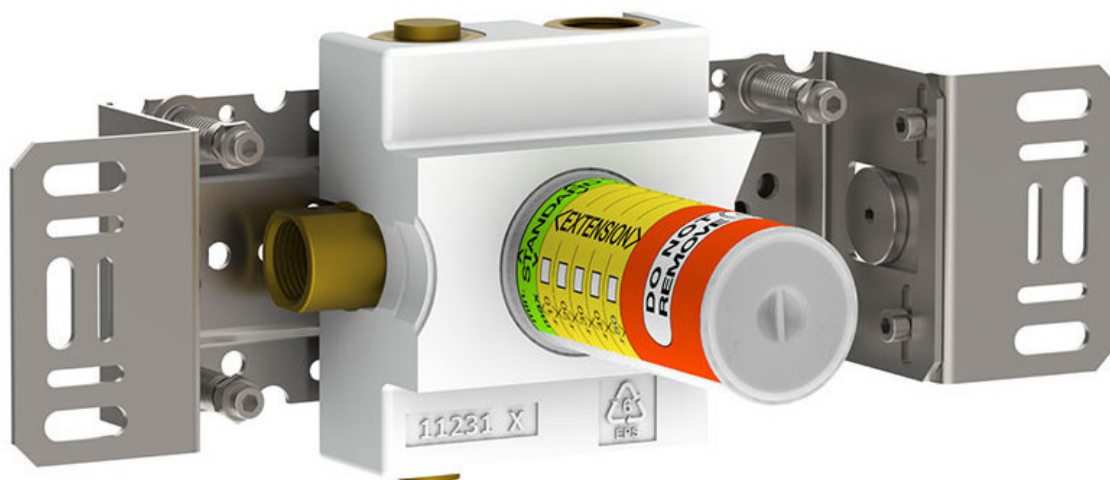

--

Date:
Client:
Project:

5400DV

Separate diverter.

3/4" connection to copper, steel, iron or pex pipe work.

Available in colors