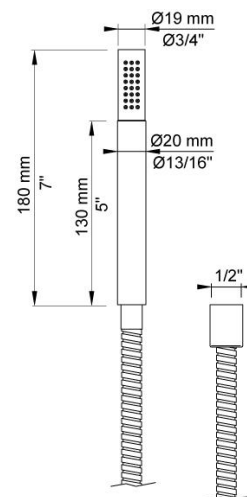

--

Date:
Client:
Project:

5145DT8T4

¾" thermostatic mixer. 5145DT8T4UP = Thermostatic mixer 5100.
 5145DT8T4AP = Handle NR51, handle NR52, 200 mm bath spout with diverter for hand shower 040D, five-hole plate 5005, hand shower holder for low mounting T8, soap ring T4.

Flow

	Bar:	1.0	2.0	3.0	4.0	5.0
040D	(l/min)	15.0	21.2	26.0	30.0	30.0
T2	(l/min)	6.6	9.4	11.5	13.3	14.8

Available in colors

	Color 19, Natural brass
Color 02, Grey	Color 20, Brushed chrome
Color 04, Light blue	Color 21, Carmine red
Color 05, Orange	Color 25, Pink
Color 06, Light green	Color 27, Matt black
Color 08, Yellow	Color 28, Matt white
Color 09, Dark grey	Color 60, Black
Color 12, Mocca	Color 61, Brushed black
Color 14, Bright red	Color 63, Copper
Color 15, Dark blue	Color 64, Brushed Copper
Color 16, Polished chrome	Color 65, Gold
Color 17, Gloss black	Color 68, Nickel
Color 18, White	Color 70, Brushed Gold

NR51
On/off handle for series 5000.

NR52
Thermostatic handle for series 5000.

T2
Hand shower with 1.5 m hose.

T4
Soap ring.

T8
Hand shower holder for T2 for low mounting.