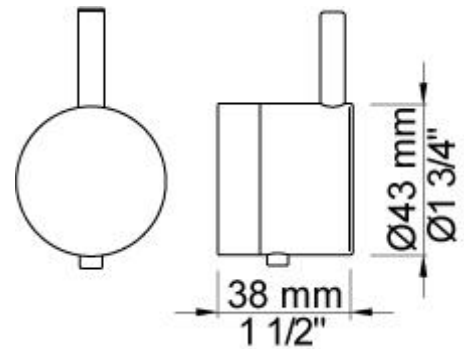

--

Date:
Client:
Project:

5145DT8T4

¾" thermostatic mixer. 5145DT8T4UP = Thermostatic mixer 5100.
 5145DT8T4AP = Handle NR51, handle NR52, 200 mm bath spout with diverter for hand shower 040D, five-hole plate 5005, hand shower holder for low mounting T8, soap ring T4.

Flow

	Bar:	1.0	2.0	3.0	4.0	5.0
040D	(l/min)	15.0	21.2	26.0	30.0	30.0
T2	(l/min)	6.6	9.4	11.5	13.3	14.8

Available in colors

	Color 19, Natural brass
Color 02, Grey	Color 20, Brushed chrome
Color 04, Light blue	Color 21, Carmine red
Color 05, Orange	Color 25, Pink
Color 06, Light green	Color 27, Matt black
Color 08, Yellow	Color 28, Matt white
Color 09, Dark grey	Color 60, Black
Color 12, Mocca	Color 61, Brushed black
Color 14, Bright red	Color 63, Copper
Color 15, Dark blue	Color 64, Brushed Copper
Color 16, Polished chrome	Color 65, Gold
Color 17, Gloss black	Color 68, Nickel
Color 18, White	Color 70, Brushed Gold

NR51
On/off handle for series 5000.

NR52
Thermostatic handle for series 5000.

T2
Hand shower with 1.5 m hose.

T4
Soap ring.

T8
Hand shower holder for T2 for low mounting.