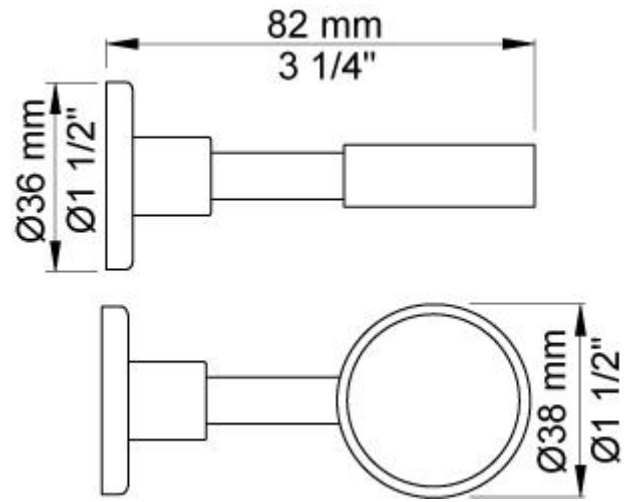

--

Date:
Client:
Project:

5145DT8T4

¾" thermostatic mixer. 5145DT8T4UP = Thermostatic mixer 5100.
 5145DT8T4AP = Handle NR51, handle NR52, 200 mm bath spout with diverter for hand shower 040D, five-hole plate 5005, hand shower holder for low mounting T8, soap ring T4.

Flow

	Bar:	1.0	2.0	3.0	4.0	5.0
040D	(l/min)	15.0	21.2	26.0	30.0	30.0
T2	(l/min)	6.6	9.4	11.5	13.3	14.8

Available in colors

	Color 19, Natural brass
Color 02, Grey	Color 20, Brushed chrome
Color 04, Light blue	Color 21, Carmine red
Color 05, Orange	Color 25, Pink
Color 06, Light green	Color 27, Matt black
Color 08, Yellow	Color 28, Matt white
Color 09, Dark grey	Color 60, Black
Color 12, Mocca	Color 61, Brushed black
Color 14, Bright red	Color 63, Copper
Color 15, Dark blue	Color 64, Brushed Copper
Color 16, Polished chrome	Color 65, Gold
Color 17, Gloss black	Color 68, Nickel
Color 18, White	Color 70, Brushed Gold

NR51
On/off handle for series 5000.

NR52
Thermostatic handle for series 5000.

T2
Hand shower with 1.5 m hose.

T4
Soap ring.

T8
Hand shower holder for T2 for low mounting.