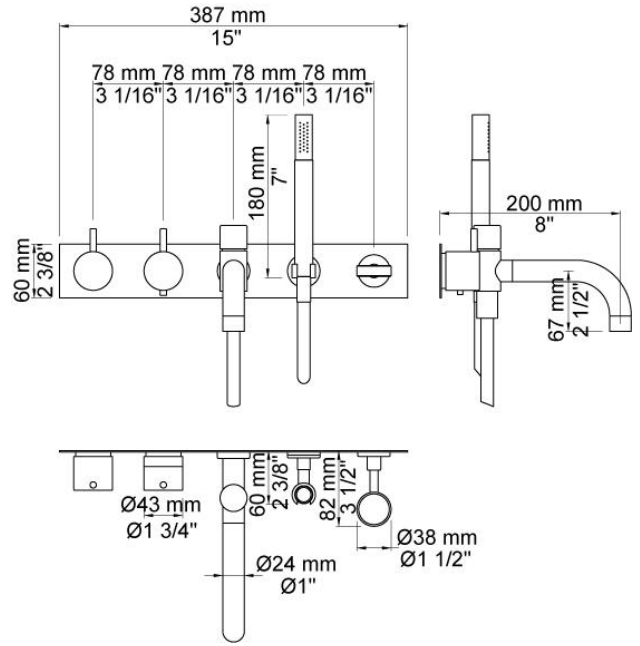

--

Date:
Client:
Project:

5145DT8T4

¾" thermostatic mixer. 5145DT8T4UP = Thermostatic mixer 5100.
 5145DT8T4AP = Handle NR51, handle NR52, 200 mm bath spout with diverter for hand shower 040D, five-hole plate 5005, hand shower holder for low mounting T8, soap ring T4.

Flow

	Bar:	1.0	2.0	3.0	4.0	5.0
040D	(l/min)	15.0	21.2	26.0	30.0	30.0
T2	(l/min)	6.6	9.4	11.5	13.3	14.8

Available in colors

	Color 19, Natural brass
Color 02, Grey	Color 20, Brushed chrome
Color 04, Light blue	Color 21, Carmine red
Color 05, Orange	Color 25, Pink
Color 06, Light green	Color 27, Matt black
Color 08, Yellow	Color 28, Matt white
Color 09, Dark grey	Color 60, Black
Color 12, Mocca	Color 61, Brushed black
Color 14, Bright red	Color 63, Copper
Color 15, Dark blue	Color 64, Brushed Copper
Color 16, Polished chrome	Color 65, Gold
Color 17, Gloss black	Color 68, Nickel
Color 18, White	Color 70, Brushed Gold

NR51
On/off handle for series 5000.

NR52
Thermostatic handle for series 5000.

T2
Hand shower with 1.5 m hose.

T4
Soap ring.

T8
Hand shower holder for T2 for low mounting.