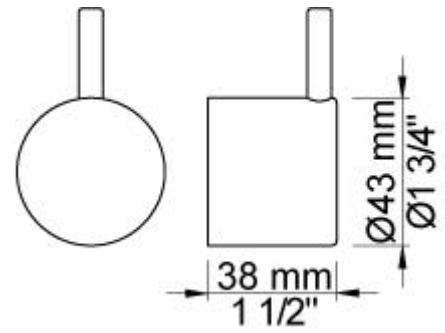

--

Date:
Client:
Project:

5145DT8T4

¾" thermostatic mixer. 5145DT8T4UP = Thermostatic mixer 5100.
 5145DT8T4AP = Handle NR51, handle NR52, 200 mm bath spout with diverter for hand shower 040D, five-hole plate 5005, hand shower holder for low mounting T8, soap ring T4.

Flow

	Bar:	1.0	2.0	3.0	4.0	5.0
040D	(l/min)	15.0	21.2	26.0	30.0	30.0
T2	(l/min)	6.6	9.4	11.5	13.3	14.8

Available in colors

	Color 19, Natural brass
Color 02, Grey	Color 20, Brushed chrome
Color 04, Light blue	Color 21, Carmine red
Color 05, Orange	Color 25, Pink
Color 06, Light green	Color 27, Matt black
Color 08, Yellow	Color 28, Matt white
Color 09, Dark grey	Color 60, Black
Color 12, Mocca	Color 61, Brushed black
Color 14, Bright red	Color 63, Copper
Color 15, Dark blue	Color 64, Brushed Copper
Color 16, Polished chrome	Color 65, Gold
Color 17, Gloss black	Color 68, Nickel
Color 18, White	Color 70, Brushed Gold

NR51
On/off handle for series 5000.

NR52
Thermostatic handle for series 5000.

T2
Hand shower with 1.5 m hose.

T4
Soap ring.

T8
Hand shower holder for T2 for low mounting.