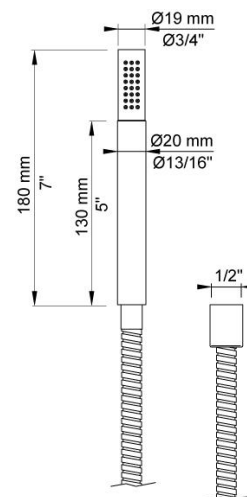

--

Date:
Client:
Project:

5144DT8

¾" thermostatic mixer.5144DT8 UP = Thermostatic mixer 5100.5144DT8
 AP = Handle NR51, handle NR52, 200 mm bath spout with diverter for
 hand shower 040D, four-hole plate 5004, hand shower holder for low
 mounting T8.

Flow

	Bar:	1.0	2.0	3.0	4.0	5.0
040D	(l/min)	15.0	21.2	26.0	30.0	30.0
T2	(l/min)	6.6	9.4	11.5	13.3	14.8

Available in colors

	Color 20, Brushed chrome
Color 02, Grey	Color 21, Carmine red
Color 04, Light blue	Color 25, Pink
Color 05, Orange	Color 27, Matt black
Color 06, Light green	Color 28, Matt white
Color 08, Yellow	Color 40, Brushed stainless steel
Color 09, Dark grey	Color 60, Black
Color 12, Mocca	Color 61, Brushed black
Color 14, Bright red	Color 63, Copper
Color 15, Dark blue	Color 64, Brushed Copper
Color 16, Polished chrome	Color 65, Gold
Color 17, Gloss black	Color 68, Nickel
Color 18, White	Color 70, Brushed Gold
Color 19, Natural brass	

040D

200 mm bath spout with diverter for handshower. Dimension Ø24 mm. Incl. hand shower T2.

5004

Four-hole plate 60 x 309 mm (for 5100 w. T4). Holes Ø39, Ø39, Ø30 and Ø33 mm.

5100

Thermostatic mixer with fixed outlet socket. 3/4" connection to copper, steel, iron or pex pipe work.

NR51
On/off handle for series 5000.

NR52
Thermostatic handle for series 5000.

T2
Hand shower with 1.5 m hose.

T8
Hand shower holder for T2 for low mounting.