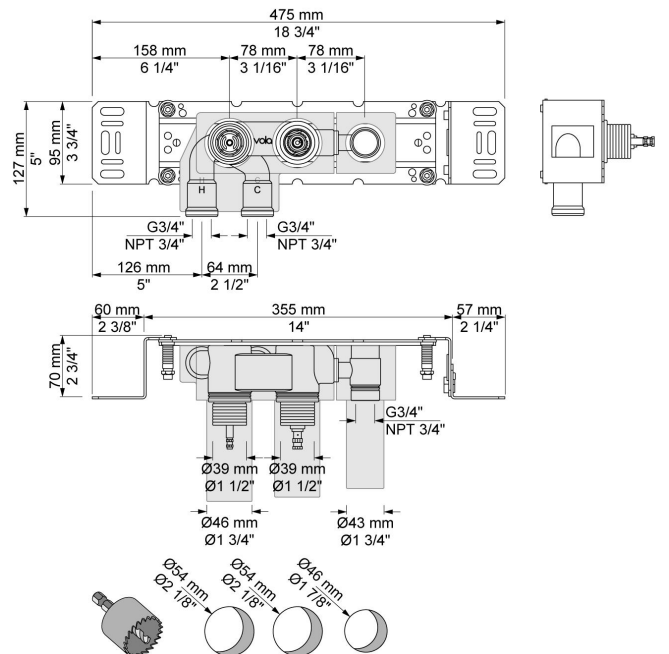

--

Date:
Client:
Project:

5144DT8

¾" thermostatic mixer.5144DT8 UP = Thermostatic mixer 5100.5144DT8
 AP = Handle NR51, handle NR52, 200 mm bath spout with diverter for
 hand shower 040D, four-hole plate 5004, hand shower holder for low
 mounting T8.

Flow

	Bar:	1.0	2.0	3.0	4.0	5.0
040D	(l/min)	15.0	21.2	26.0	30.0	30.0
T2	(l/min)	6.6	9.4	11.5	13.3	14.8

Available in colors

	Color 20, Brushed chrome
Color 02, Grey	Color 21, Carmine red
Color 04, Light blue	Color 25, Pink
Color 05, Orange	Color 27, Matt black
Color 06, Light green	Color 28, Matt white
Color 08, Yellow	Color 40, Brushed stainless steel
Color 09, Dark grey	Color 60, Black
Color 12, Mocca	Color 61, Brushed black
Color 14, Bright red	Color 63, Copper
Color 15, Dark blue	Color 64, Brushed Copper
Color 16, Polished chrome	Color 65, Gold
Color 17, Gloss black	Color 68, Nickel
Color 18, White	Color 70, Brushed Gold
Color 19, Natural brass	

040D

200 mm bath spout with diverter for handshower. Dimension Ø24 mm. Incl. hand shower T2.

5004

Four-hole plate 60 x 309 mm (for 5100 w. T4). Holes Ø39, Ø39, Ø30 and Ø33 mm.

5100

Thermostatic mixer with fixed outlet socket. 3/4" connection to copper, steel, iron or pex pipe work.

NR51
On/off handle for series 5000.

NR52
Thermostatic handle for series 5000.

T2
Hand shower with 1.5 m hose.

T8
Hand shower holder for T2 for low mounting.