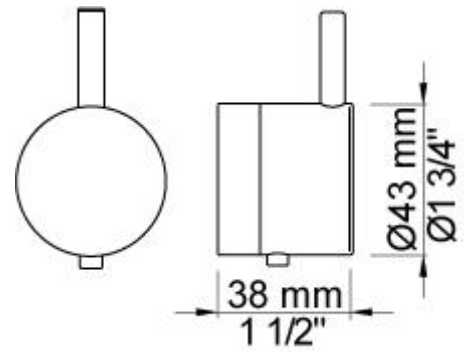

NR52
Thermostatic handle for series 5000.

T2
Hand shower with 1.5 m hose.