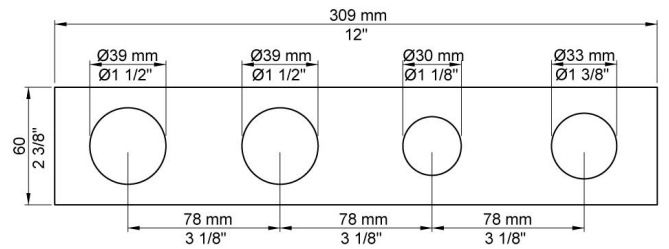

--

Date:
Client:
Project:

5144DT8

¾" thermostatic mixer.5144DT8 UP = Thermostatic mixer 5100.5144DT8
 AP = Handle NR51, handle NR52, 200 mm bath spout with diverter for
 hand shower 040D, four-hole plate 5004, hand shower holder for low
 mounting T8.

Flow

	Bar:	1.0	2.0	3.0	4.0	5.0
040D	(l/min)	15.0	21.2	26.0	30.0	30.0
T2	(l/min)	6.6	9.4	11.5	13.3	14.8

Available in colors

	Color 20, Brushed chrome
Color 02, Grey	Color 21, Carmine red
Color 04, Light blue	Color 25, Pink
Color 05, Orange	Color 27, Matt black
Color 06, Light green	Color 28, Matt white
Color 08, Yellow	Color 40, Brushed stainless steel
Color 09, Dark grey	Color 60, Black
Color 12, Mocca	Color 61, Brushed black
Color 14, Bright red	Color 63, Copper
Color 15, Dark blue	Color 64, Brushed Copper
Color 16, Polished chrome	Color 65, Gold
Color 17, Gloss black	Color 68, Nickel
Color 18, White	Color 70, Brushed Gold
Color 19, Natural brass	

040D

200 mm bath spout with diverter for handshower. Dimension Ø24 mm. Incl. hand shower T2.

5004

Four-hole plate 60 x 309 mm (for 5100 w. T4). Holes Ø39, Ø39, Ø30 and Ø33 mm.

5100

Thermostatic mixer with fixed outlet socket. 3/4" connection to copper, steel, iron or pex pipe work.