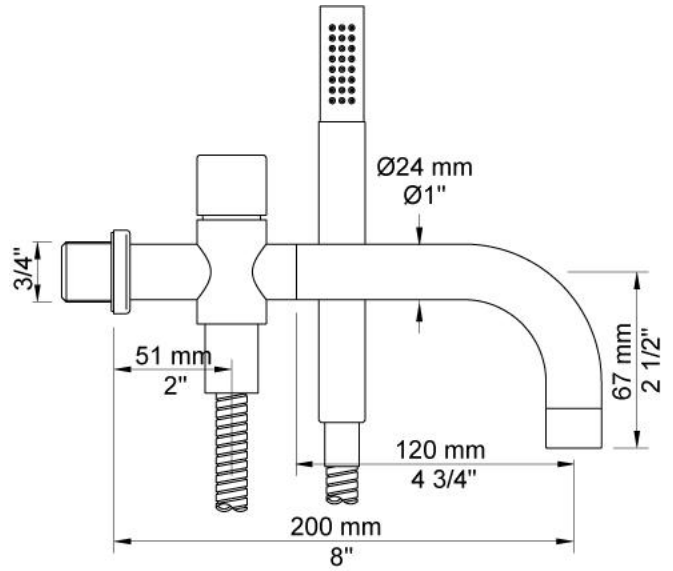

--

Date:
Client:
Project:

5144DT8

¾" thermostatic mixer.5144DT8 UP = Thermostatic mixer 5100.5144DT8
 AP = Handle NR51, handle NR52, 200 mm bath spout with diverter for
 hand shower 040D, four-hole plate 5004, hand shower holder for low
 mounting T8.

Flow

	Bar:	1.0	2.0	3.0	4.0	5.0
040D	(l/min)	15.0	21.2	26.0	30.0	30.0
T2	(l/min)	6.6	9.4	11.5	13.3	14.8

Available in colors

	Color 20, Brushed chrome
Color 02, Grey	Color 21, Carmine red
Color 04, Light blue	Color 25, Pink
Color 05, Orange	Color 27, Matt black
Color 06, Light green	Color 28, Matt white
Color 08, Yellow	Color 40, Brushed stainless steel
Color 09, Dark grey	Color 60, Black
Color 12, Mocca	Color 61, Brushed black
Color 14, Bright red	Color 63, Copper
Color 15, Dark blue	Color 64, Brushed Copper
Color 16, Polished chrome	Color 65, Gold
Color 17, Gloss black	Color 68, Nickel
Color 18, White	Color 70, Brushed Gold
Color 19, Natural brass	

040D

200 mm bath spout with diverter for handshower. Dimension Ø24 mm. Incl. hand shower T2.

5004

Four-hole plate 60 x 309 mm (for 5100 w. T4). Holes Ø39, Ø39, Ø30 and Ø33 mm.

5100

Thermostatic mixer with fixed outlet socket. 3/4" connection to copper, steel, iron or pex pipe work.

NR51
On/off handle for series 5000.

NR52
Thermostatic handle for series 5000.

T2
Hand shower with 1.5 m hose.

T8
Hand shower holder for T2 for low mounting.