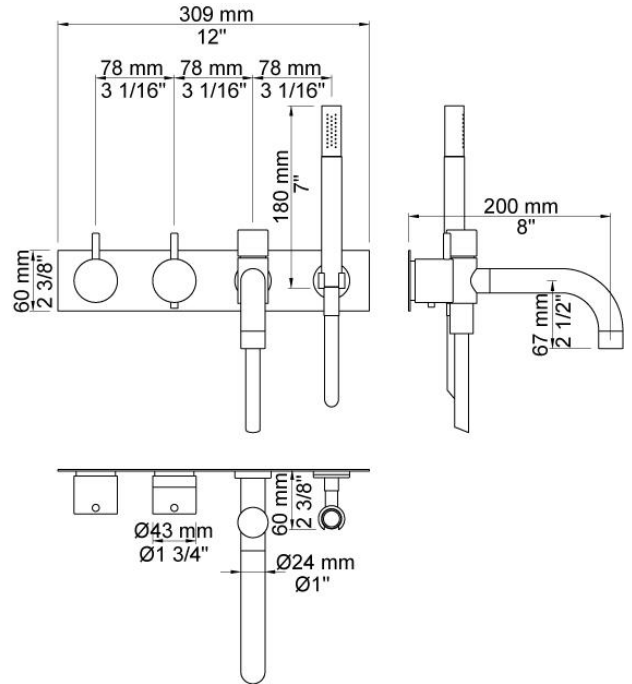

--

Date:
Client:
Project:

5144DT8

¾" thermostatic mixer.5144DT8 UP = Thermostatic mixer 5100.5144DT8
 AP = Handle NR51, handle NR52, 200 mm bath spout with diverter for
 hand shower 040D, four-hole plate 5004, hand shower holder for low
 mounting T8.

Flow

	Bar:	1.0	2.0	3.0	4.0	5.0
040D	(l/min)	15.0	21.2	26.0	30.0	30.0
T2	(l/min)	6.6	9.4	11.5	13.3	14.8

Available in colors

	Color 20, Brushed chrome
Color 02, Grey	Color 21, Carmine red
Color 04, Light blue	Color 25, Pink
Color 05, Orange	Color 27, Matt black
Color 06, Light green	Color 28, Matt white
Color 08, Yellow	Color 40, Brushed stainless steel
Color 09, Dark grey	Color 60, Black
Color 12, Mocca	Color 61, Brushed black
Color 14, Bright red	Color 63, Copper
Color 15, Dark blue	Color 64, Brushed Copper
Color 16, Polished chrome	Color 65, Gold
Color 17, Gloss black	Color 68, Nickel
Color 18, White	Color 70, Brushed Gold
Color 19, Natural brass	

040D

200 mm bath spout with diverter for handshower. Dimension Ø24 mm. Incl. hand shower T2.

5004

Four-hole plate 60 x 309 mm (for 5100 w. T4). Holes Ø39, Ø39, Ø30 and Ø33 mm.

5100

Thermostatic mixer with fixed outlet socket. 3/4" connection to copper, steel, iron or pex pipe work.

NR51
On/off handle for series 5000.

NR52
Thermostatic handle for series 5000.

T2
Hand shower with 1.5 m hose.

T8
Hand shower holder for T2 for low mounting.