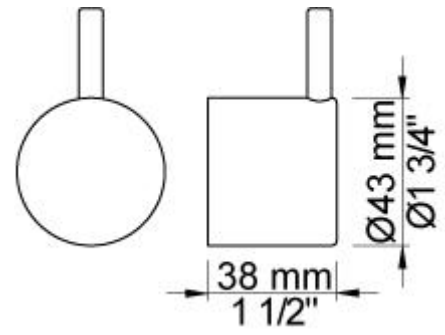

NR51
On/off handle for series 5000.