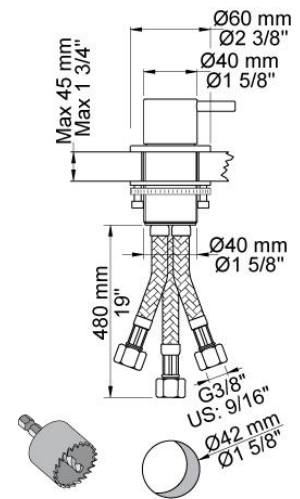

--

Date:
Client:
Project:

**500T1-590**

One-handle mixer 500 with ceramic disc technology, for table mounting with hand shower T1. One-handle mixer 500 with ceramic disc technology, with double swivel spout 090 with water saving aerator.

**Flow**

	<b>Bar:</b>	<b>1.0</b>	<b>2.0</b>	<b>3.0</b>	<b>4.0</b>	<b>5.0</b>
090	(l/min)	4.8	6.8	8.3	8.3	8.3
T1	(l/min)	6.3	9.0	11.0	12.7	14.2

**Available in colors**

Color 02, Grey	Color 21, Carmine red
Color 04, Light blue	Color 25, Pink
Color 05, Orange	Color 27, Matt black
Color 06, Light green	Color 28, Matt white
Color 08, Yellow	Color 40, Brushed stainless steel
Color 09, Dark grey	Color 60, Black
Color 12, Mocca	Color 61, Brushed black
Color 14, Bright red	Color 62, Deep black
Color 15, Dark blue	Color 63, Copper
Color 16, Polished chrome	Color 64, Brushed Copper
Color 17, Gloss black	Color 65, Gold
Color 18, White	Color 68, Silver
Color 19, Natural brass	Color 70, Brushed Gold
Color 20, Brushed chrome	

**090**  
 Double swivel spout.  
 Height 210 mm.  
 Hole cut out size: 22 mm.

**500**  
 One-handle table-mounted mixer.

**T1**  
 Deck mounted pull out hand shower, with hose.  
 Work top: Max. 45 mm.  
 Hole cut out size: 30 mm.