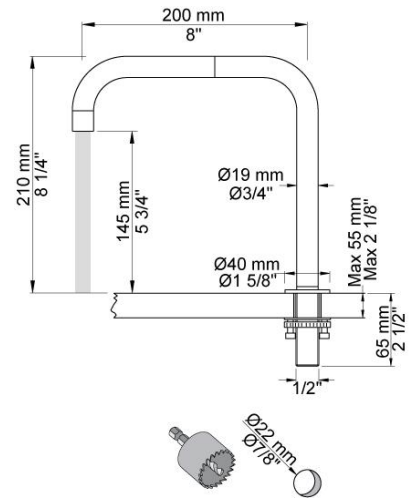

--

Date:
Client:
Project:

**500T1-590**

One-handle mixer 500 with ceramic disc technology, for table mounting with hand shower T1. One-handle mixer 500 with ceramic disc technology, with double swivel spout 090 with water saving aerator.

**Flow**

	<b>Bar:</b>	<b>1.0</b>	<b>2.0</b>	<b>3.0</b>	<b>4.0</b>	<b>5.0</b>
090	(l/min)	4.8	6.8	8.3	8.3	8.3
T1	(l/min)	6.3	9.0	11.0	12.7	14.2

**Available in colors**

Color 02, Grey	Color 21, Carmine red
Color 04, Light blue	Color 25, Pink
Color 05, Orange	Color 27, Matt black
Color 06, Light green	Color 28, Matt white
Color 08, Yellow	Color 40, Brushed stainless steel
Color 09, Dark grey	Color 60, Black
Color 12, Mocca	Color 61, Brushed black
Color 14, Bright red	Color 62, Deep black
Color 15, Dark blue	Color 63, Copper
Color 16, Polished chrome	Color 64, Brushed Copper
Color 17, Gloss black	Color 65, Gold
Color 18, White	Color 68, Silver
Color 19, Natural brass	Color 70, Brushed Gold
Color 20, Brushed chrome	

**090**  
 Double swivel spout.  
 Height 210 mm.  
 Hole cut out size: 22 mm.

**500**  
 One-handle table-mounted mixer.

**T1**  
 Deck mounted pull out hand shower, with hose.  
 Work top: Max. 45 mm.  
 Hole cut out size: 30 mm.