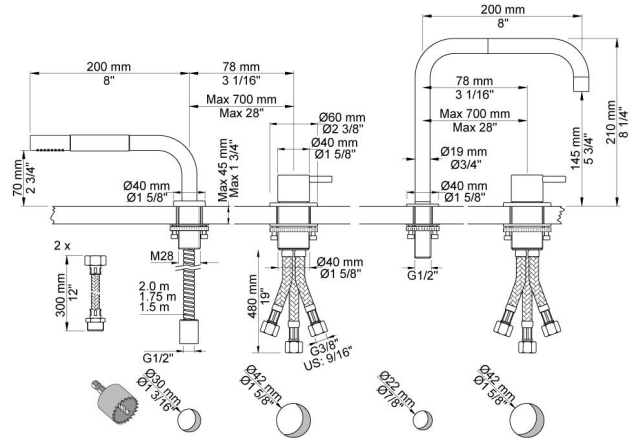

--

Date:
Client:
Project:

**500T1-590**

One-handle mixer 500 with ceramic disc technology, for table mounting with hand shower T1. One-handle mixer 500 with ceramic disc technology, with double swivel spout 090 with water saving aerator.

**Flow**

	<b>Bar:</b>	<b>1.0</b>	<b>2.0</b>	<b>3.0</b>	<b>4.0</b>	<b>5.0</b>
090	(l/min)	4.8	6.8	8.3	8.3	8.3
T1	(l/min)	6.3	9.0	11.0	12.7	14.2

**Available in colors**

Color 02, Grey	Color 21, Carmine red
Color 04, Light blue	Color 25, Pink
Color 05, Orange	Color 27, Matt black
Color 06, Light green	Color 28, Matt white
Color 08, Yellow	Color 40, Brushed stainless steel
Color 09, Dark grey	Color 60, Black
Color 12, Mocca	Color 61, Brushed black
Color 14, Bright red	Color 62, Deep black
Color 15, Dark blue	Color 63, Copper
Color 16, Polished chrome	Color 64, Brushed Copper
Color 17, Gloss black	Color 65, Gold
Color 18, White	Color 68, Silver
Color 19, Natural brass	Color 70, Brushed Gold
Color 20, Brushed chrome	

**090**  
 Double swivel spout.  
 Height 210 mm.  
 Hole cut out size: 22 mm.

**500**  
 One-handle table-mounted mixer.

**T1**  
 Deck mounted pull out hand shower, with hose.  
 Work top: Max. 45 mm.  
 Hole cut out size: 30 mm.