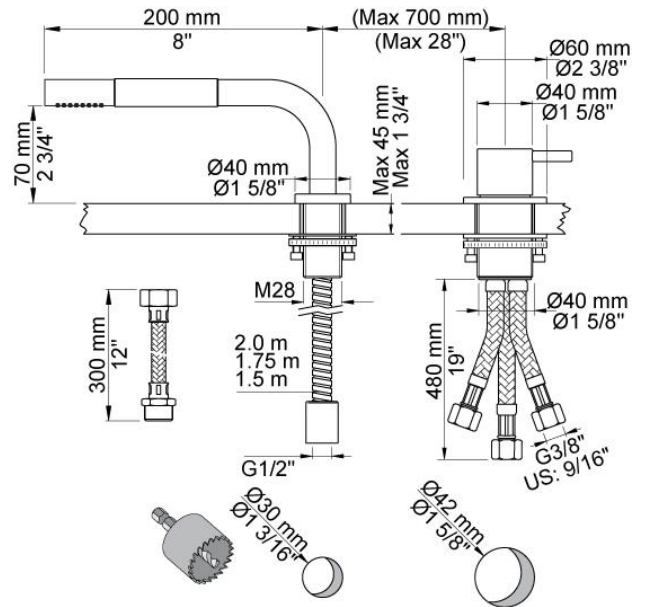

--

Date:
Client:
Project:

500T1

One-handle mixer 500 with ceramic disc technology, for table mounting. With hand shower T1. Hole cut out size, mixer: 42 mm. Hole cut out size, shower: 30 mm.

Flow

	Bar:	1.0	2.0	3.0	4.0	5.0
500T1	(l/min)	6.3	9.0	11.0	12.7	14.2

500
One-handle table-mounted mixer.

T1
Deck mounted pull out hand shower, with hose. Work top: Max. 45 mm. Hole cut out size: 30 mm.