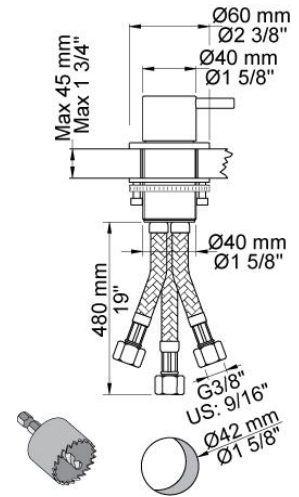

--

Date:
Client:
Project:

500T1

One-handle mixer 500 with ceramic disc technology, for table mounting. With hand shower T1. Hole cut out size, mixer: 42 mm. Hole cut out size, shower: 30 mm.

Flow

	Bar:	1.0	2.0	3.0	4.0	5.0
500T1	(l/min)	6.3	9.0	11.0	12.7	14.2

500
One-handle table-mounted mixer.

T1
Deck mounted pull out hand shower, with hose. Work top: Max. 45 mm. Hole cut out size: 30 mm.