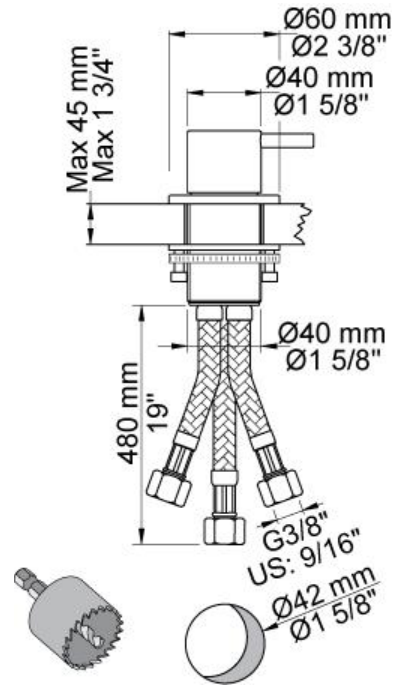

--

Date:
Client:
Project:

500

One-handle table-mounted mixer.

Flow

	Bar:	1.0	2.0	3.0	4.0	5.0
500	(l/min)	7.2	10.2	12.5	14.4	16.1

Available in colors

	Color 20, Brushed chrome
Color 02, Grey	Color 21, Carmine red
Color 04, Light blue	Color 25, Pink
Color 05, Orange	Color 27, Matt black
Color 06, Light green	Color 28, Matt white
Color 08, Yellow	Color 40, Brushed stainless steel
Color 09, Dark grey	Color 60, Black
Color 12, Mocca	Color 61, Brushed black
Color 14, Bright red	Color 63, Copper
Color 15, Dark blue	Color 64, Brushed Copper
Color 16, Polished chrome	Color 65, Gold
Color 17, Gloss black	Color 68, Nickel
Color 18, White	Color 70, Brushed Gold
Color 19, Natural brass	