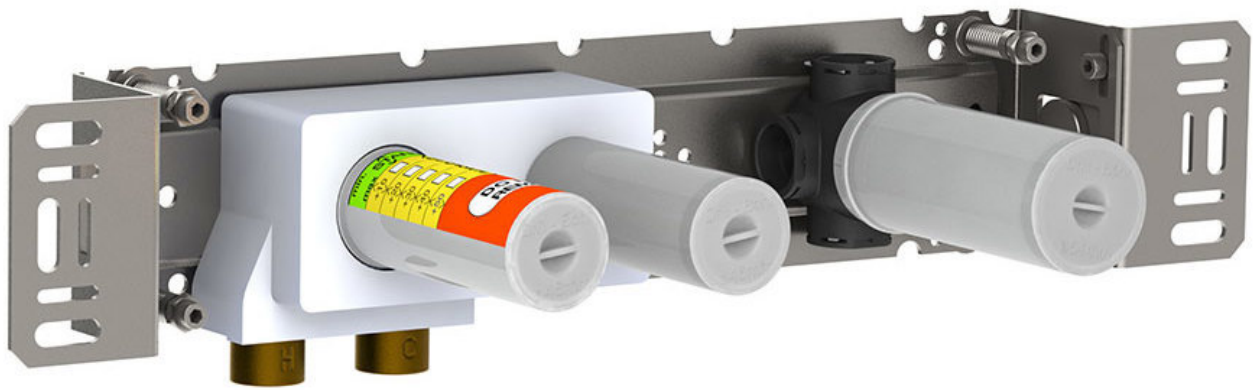

--

Date:
Client:
Project:

**4900**

Build-in basin mixer with on-off sensor for 'hands free' operation, with temperature regulation.  
 Valve box for electronic mixer, VR2618 included.

**Flow**

	<b>Bar:</b>	<b>1.0</b>	<b>2.0</b>	<b>3.0</b>	<b>4.0</b>	<b>5.0</b>
4900	(l/min)	8.7	12.2	15.0	17.3	19.4

**Available in colors**

**VR2618**  
Valve box.