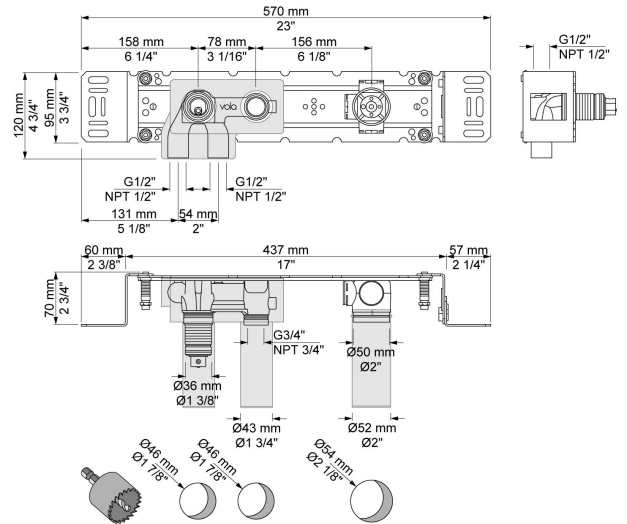

--

Date:
Client:
Project:

**4900**

Build-in basin mixer with on-off sensor for 'hands free' operation, with temperature regulation.  
 Valve box for electronic mixer, VR2618 included.

**Flow**

	<b>Bar:</b>	<b>1.0</b>	<b>2.0</b>	<b>3.0</b>	<b>4.0</b>	<b>5.0</b>
4900	(l/min)	8.7	12.2	15.0	17.3	19.4

**Available in colors**

**VR2618**  
Valve box.