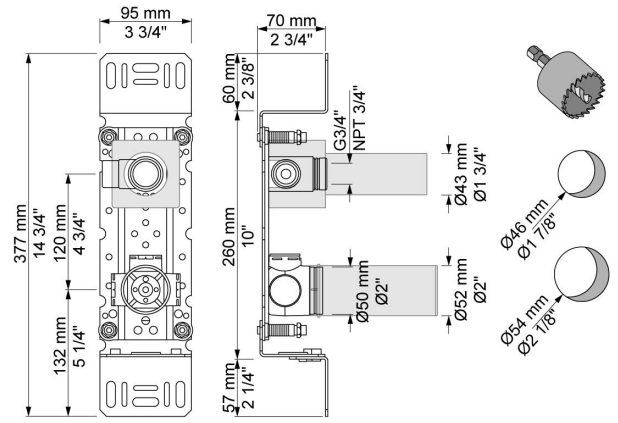

--

Date:
Client:
Project:

4300

Build-in valve with on-off sensor for 'hands free' operation for vertical installation.
 Valve box for electronic mixer, VR2617 included.

Flow

	Bar:	1.0	2.0	3.0	4.0	5.0
4300	(l/min)	14.4	20.4	25.0	28.9	32.3

Available in colors

VR2617
Valve box.