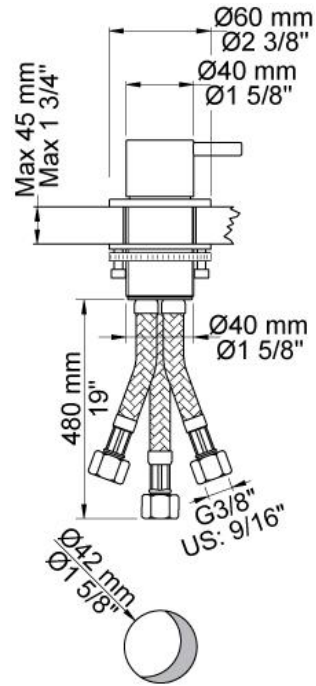

--

Date:
Client:
Project:

2500

One-handle table-mounted mixer, high flow.

Flow

	Bar:	1.0	2.0	3.0	4.0	5.0
2500	(l/min)	10.8	15.3	18.7	21.6	24.1

Available in colors

Color 02, Grey	Color 21, Carmine red
Color 04, Light blue	Color 25, Pink
Color 05, Orange	Color 27, Matt black
Color 06, Light green	Color 28, Matt white
Color 08, Yellow	Color 40, Brushed stainless steel
Color 09, Dark grey	Color 60, Black
Color 12, Mocca	Color 61, Brushed black
Color 14, Bright red	Color 62, Deep black
Color 15, Dark blue	Color 63, Copper
Color 16, Polished chrome	Color 64, Brushed Copper
Color 17, Gloss black	Color 65, Gold
Color 18, White	Color 68, Silver
Color 19, Natural brass	Color 70, Brushed Gold
Color 20, Brushed chrome	