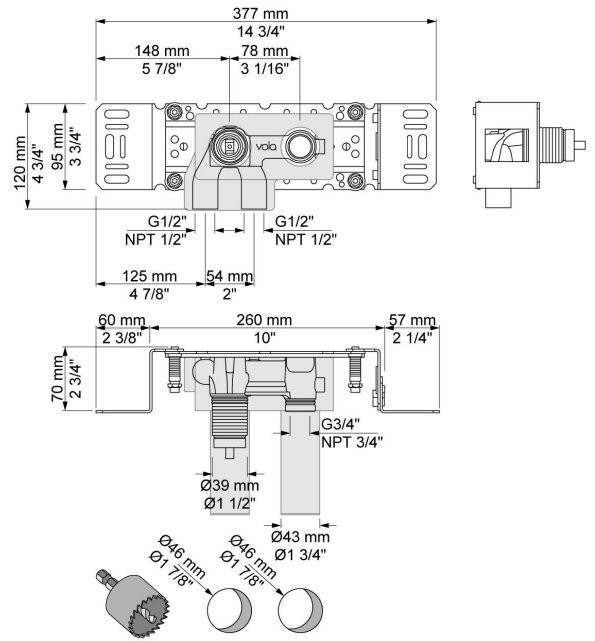

|  |
|--|
|  |
|--|

|          |
|----------|
| Date:    |
| Client:  |
| Project: |

**2172**

One-handle build-in mixer with ceramic disc technology. 2172UP = Mixer 2100. 2172AP = Handle NR21, hand shower and hand shower holder with non-return valve 070, hose 1500 mm, two-hole plate 60 x 153 mm 2002.

**Flow**

|                    | <b>Bar:</b> | <b>1.0</b> | <b>2.0</b> | <b>3.0</b> | <b>4.0</b> | <b>5.0</b> |
|--------------------|-------------|------------|------------|------------|------------|------------|
| 2172 <sup>1)</sup> | (l/min)     | 5.2        | 7.3        | 9.0        | 9.0        | 9.0        |

**070**  
Hand shower, hand shower holder and hose with non-return valve.

**2002**  
Two-hole plate, 60 x 153 mm. Holes Ø39 and Ø30 mm.

**2100**  
One-handle build-in mixer for high flow, with fixed outlet socket. 1/2" connection to copper, steel, iron or pex pipe work.

**NR21**

Operating handle for 2100, 2200, 2300, 2400 incl. variants. Ø43 mm.