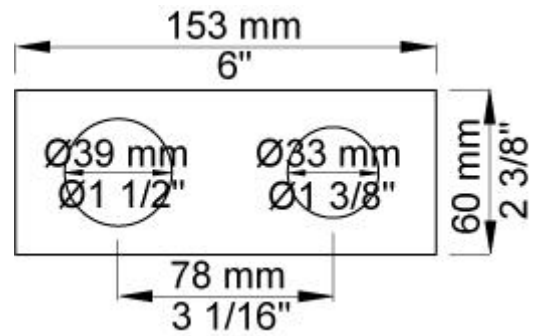

**Flow**

|                    | <b>Bar:</b> | <b>1.0</b> | <b>2.0</b> | <b>3.0</b> | <b>4.0</b> | <b>5.0</b> |
|--------------------|-------------|------------|------------|------------|------------|------------|
| 2172 <sup>1)</sup> | (l/min)     | 5.2        | 7.3        | 9.0        | 9.0        | 9.0        |

<sup>1)</sup> USA: Flow restricted to 1.8 gpm (7.0 l/min)

**Available in colors**

|                           |                                   |
|---------------------------|-----------------------------------|
|                           | Color 20, Brushed chrome          |
| Color 02, Grey            | Color 21, Carmine red             |
| Color 04, Light blue      | Color 25, Pink                    |
| Color 05, Orange          | Color 27, Matt black              |
| Color 06, Light green     | Color 28, Matt white              |
| Color 08, Yellow          | Color 40, Brushed stainless steel |
| Color 09, Dark grey       | Color 60, Black                   |
| Color 12, Mocca           | Color 61, Brushed black           |
| Color 14, Bright red      | Color 63, Copper                  |
| Color 15, Dark blue       | Color 64, Brushed Copper          |
| Color 16, Polished chrome | Color 65, Gold                    |
| Color 17, Gloss black     | Color 68, Nickel                  |
| Color 18, White           | Color 70, Brushed Gold            |
| Color 19, Natural brass   |                                   |

**070**  
Hand shower, hand shower holder and hose with non-return valve.

**2002**  
Two-hole plate, 60 x 153 mm. Holes Ø39 and Ø30 mm.

**2100**  
One-handle build-in mixer for high flow, with fixed outlet socket. 1/2" connection to copper, steel, iron or pex pipe work.

**NR21**

Operating handle for 2100, 2200, 2300, 2400 incl. variants. Ø43 mm.