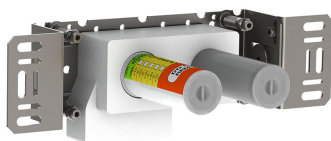

|  |
|--|
|  |
|--|

|          |
|----------|
| Date:    |
| Client:  |
| Project: |

**2172**

One-handle build-in mixer with ceramic disc technology. 2172UP = Mixer 2100. 2172AP = Handle NR21, hand shower and hand shower holder with non-return valve 070, hose 1500 mm, two-hole plate 60 x 153 mm 2002.

<sup>1)</sup> USA: Flow restricted to 1.8 gpm (7.0 l/min)

**Available in colors**

|                           |                                   |
|---------------------------|-----------------------------------|
|                           | Color 20, Brushed chrome          |
| Color 02, Grey            | Color 21, Carmine red             |
| Color 04, Light blue      | Color 25, Pink                    |
| Color 05, Orange          | Color 27, Matt black              |
| Color 06, Light green     | Color 28, Matt white              |
| Color 08, Yellow          | Color 40, Brushed stainless steel |
| Color 09, Dark grey       | Color 60, Black                   |
| Color 12, Mocca           | Color 61, Brushed black           |
| Color 14, Bright red      | Color 63, Copper                  |
| Color 15, Dark blue       | Color 64, Brushed Copper          |
| Color 16, Polished chrome | Color 65, Gold                    |
| Color 17, Gloss black     | Color 68, Nickel                  |
| Color 18, White           | Color 70, Brushed Gold            |
| Color 19, Natural brass   |                                   |

**070**  
Hand shower, hand shower holder and hose with non-return valve.

**2002**  
Two-hole plate, 60 x 153 mm. Holes Ø39 and Ø30 mm.

**2100**  
One-handle build-in mixer for high flow, with fixed outlet socket. 1/2" connection to copper, steel, iron or pex pipe work.