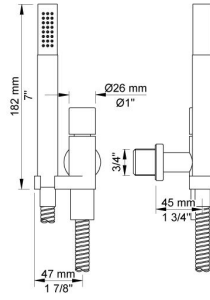

|  |
|--|
|  |
|--|

|          |
|----------|
| Date:    |
| Client:  |
| Project: |

**2172**

One-handle build-in mixer with ceramic disc technology. 2172UP = Mixer 2100. 2172AP = Handle NR21, hand shower and hand shower holder with non-return valve 070, hose 1500 mm, two-hole plate 60 x 153 mm 2002.

**Flow**

|                    | <b>Bar:</b> | <b>1.0</b> | <b>2.0</b> | <b>3.0</b> | <b>4.0</b> | <b>5.0</b> |
|--------------------|-------------|------------|------------|------------|------------|------------|
| 2172 <sup>1)</sup> | (l/min)     | 5.2        | 7.3        | 9.0        | 9.0        | 9.0        |

**070**  
Hand shower, hand shower holder and hose with non-return valve.

**2002**  
Two-hole plate, 60 x 153 mm. Holes Ø39 and Ø30 mm.

**2100**  
One-handle build-in mixer for high flow, with fixed outlet socket. 1/2" connection to copper, steel, iron or pex pipe work.

**NR21**

Operating handle for 2100, 2200, 2300, 2400 incl. variants. Ø43 mm.