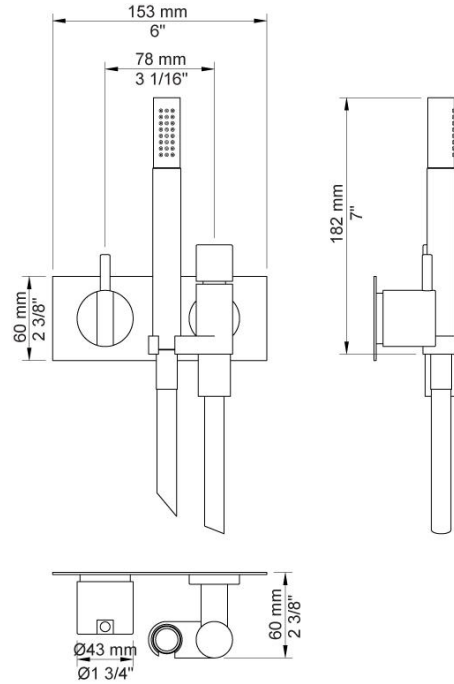

2172

One-handle build-in mixer with ceramic disc technology. 2172UP = Mixer 2100. 2172AP = Handle NR21, hand shower and hand shower holder with non-return valve 070, hose 1500 mm, two-hole plate 60 x 153 mm 2002.

Flow

	Bar:	1.0	2.0	3.0	4.0	5.0
2172¹⁾	(l/min)	5.2	7.3	9.0	9.0	9.0

¹⁾ USA: Flow restricted to 1.8 gpm (7.0 l/min)

Available in colors

	Color 20, Brushed chrome
Color 02, Grey	Color 21, Carmine red
Color 04, Light blue	Color 25, Pink
Color 05, Orange	Color 27, Matt black
Color 06, Light green	Color 28, Matt white
Color 08, Yellow	Color 40, Brushed stainless steel
Color 09, Dark grey	Color 60, Black
Color 12, Mocca	Color 61, Brushed black
Color 14, Bright red	Color 63, Copper
Color 15, Dark blue	Color 64, Brushed Copper
Color 16, Polished chrome	Color 65, Gold
Color 17, Gloss black	Color 68, Nickel
Color 18, White	Color 70, Brushed Gold
Color 19, Natural brass