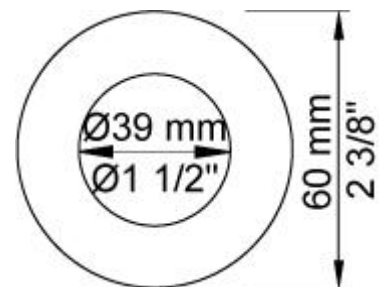

--

Date:
Client:
Project:

2171-T34

One-handle mixer with hand shower and rail. 2171-T34UP = Mixer
 2100.2171-T34AP = Handle NR21, hand shower and hand shower holder
 with non-return valve 070, hose 1500 mm, 60 mm circular flanges 2001,
 001 and shower rail T34-T2.

Flow

	Bar:	1.0	2.0	3.0	4.0	5.0
2171-T34 ¹⁾	(l/min)	5.2	7.3	9.0	9.0	9.0

¹⁾ USA: Flow restricted to 1.8 gpm (7.0 l/min)

Available in colors

	Color 20, Brushed chrome
Color 02, Grey	Color 21, Carmine red
Color 04, Light blue	Color 25, Pink
Color 05, Orange	Color 27, Matt black
Color 06, Light green	Color 28, Matt white
Color 08, Yellow	Color 40, Brushed stainless steel
Color 09, Dark grey	Color 60, Black
Color 12, Mocca	Color 61, Brushed black
Color 14, Bright red	Color 63, Copper
Color 15, Dark blue	Color 64, Brushed Copper
Color 16, Polished chrome	Color 65, Gold
Color 17, Gloss black	Color 68, Nickel
Color 18, White	Color 70, Brushed Gold
Color 19, Natural brass	

001
60 mm circular flange. Hole Ø30 mm.

070
Hand shower, hand shower holder and hose with non-return valve.

2001
60 mm circular flange. Hole Ø39 mm.

2100

One-handle build-in mixer for high flow, with fixed outlet socket. 1/2" connection to copper, steel, iron or pex pipe work.

NR21

Operating handle for 2100, 2200, 2300, 2400 incl. variants. Ø43 mm.

T34-T2

Shower rail without hand shower T2.