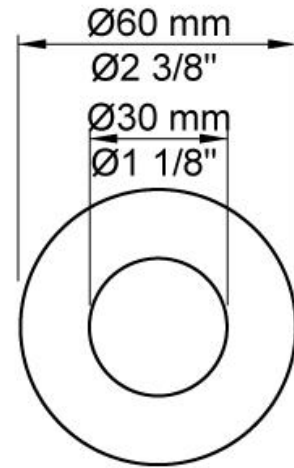

--

Date:
Client:
Project:

2171-T34

One-handle mixer with hand shower and rail. 2171-T34UP = Mixer
 2100.2171-T34AP = Handle NR21, hand shower and hand shower holder
 with non-return valve 070, hose 1500 mm, 60 mm circular flanges 2001,
 001 and shower rail T34-T2.

Flow

	Bar:	1.0	2.0	3.0	4.0	5.0
2171-T34 ¹⁾	(l/min)	5.2	7.3	9.0	9.0	9.0

¹⁾ USA: Flow restricted to 1.8 gpm (7.0 l/min)

Available in colors

	Color 20, Brushed chrome
Color 02, Grey	Color 21, Carmine red
Color 04, Light blue	Color 25, Pink
Color 05, Orange	Color 27, Matt black
Color 06, Light green	Color 28, Matt white
Color 08, Yellow	Color 40, Brushed stainless steel
Color 09, Dark grey	Color 60, Black
Color 12, Mocca	Color 61, Brushed black
Color 14, Bright red	Color 63, Copper
Color 15, Dark blue	Color 64, Brushed Copper
Color 16, Polished chrome	Color 65, Gold
Color 17, Gloss black	Color 68, Nickel
Color 18, White	Color 70, Brushed Gold
Color 19, Natural brass	

001
60 mm circular flange. Hole Ø30 mm.

070
Hand shower, hand shower holder and hose with non-return valve.

2001
60 mm circular flange. Hole Ø39 mm.

2100

One-handle build-in mixer for high flow, with fixed outlet socket. 1/2" connection to copper, steel, iron or pex pipe work.

NR21

Operating handle for 2100, 2200, 2300, 2400 incl. variants. Ø43 mm.

T34-T2

Shower rail without hand shower T2.