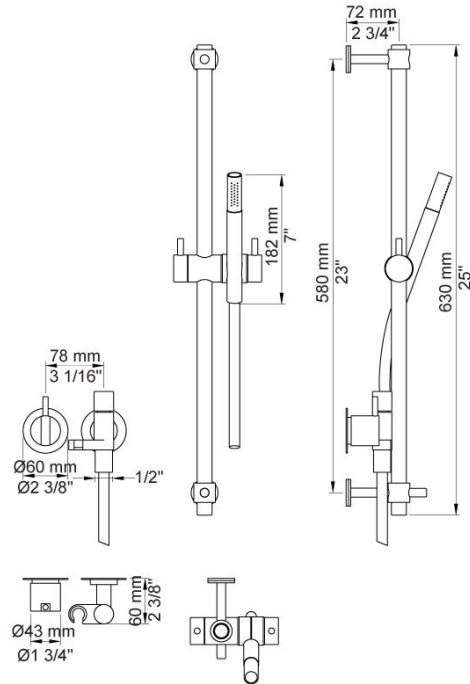

--

Date:
Client:
Project:

2171-T34

One-handle mixer with hand shower and rail. 2171-T34UP = Mixer
 2100.2171-T34AP = Handle NR21, hand shower and hand shower holder
 with non-return valve 070, hose 1500 mm, 60 mm circular flanges 2001,
 001 and shower rail T34-T2.

Flow

	Bar:	1.0	2.0	3.0	4.0	5.0
2171-T34 ¹⁾	(l/min)	5.2	7.3	9.0	9.0	9.0

¹⁾ USA: Flow restricted to 1.8 gpm (7.0 l/min)

Available in colors

	Color 20, Brushed chrome
Color 02, Grey	Color 21, Carmine red
Color 04, Light blue	Color 25, Pink
Color 05, Orange	Color 27, Matt black
Color 06, Light green	Color 28, Matt white
Color 08, Yellow	Color 40, Brushed stainless steel
Color 09, Dark grey	Color 60, Black
Color 12, Mocca	Color 61, Brushed black
Color 14, Bright red	Color 63, Copper
Color 15, Dark blue	Color 64, Brushed Copper
Color 16, Polished chrome	Color 65, Gold
Color 17, Gloss black	Color 68, Nickel
Color 18, White	Color 70, Brushed Gold
Color 19, Natural brass	

001
60 mm circular flange. Hole Ø30 mm.

070
Hand shower, hand shower holder and hose with non-return valve.

2001
60 mm circular flange. Hole Ø39 mm.

2100

One-handle build-in mixer for high flow, with fixed outlet socket. 1/2" connection to copper, steel, iron or pex pipe work.

NR21

Operating handle for 2100, 2200, 2300, 2400 incl. variants. Ø43 mm.

T34-T2

Shower rail without hand shower T2.