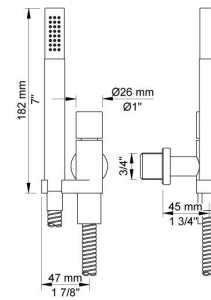

--

Date:
Client:
Project:

2171-T34

One-handle mixer with hand shower and rail. 2171-T34UP = Mixer
 2100.2171-T34AP = Handle NR21, hand shower and hand shower holder
 with non-return valve 070, hose 1500 mm, 60 mm circular flanges 2001,
 001 and shower rail T34-T2.

Flow

	Bar:	1.0	2.0	3.0	4.0	5.0
2171-T34 ¹⁾	(l/min)	5.2	7.3	9.0	9.0	9.0

¹⁾ USA: Flow restricted to 1.8 gpm (7.0 l/min)

Available in colors

	Color 20, Brushed chrome
Color 02, Grey	Color 21, Carmine red
Color 04, Light blue	Color 25, Pink
Color 05, Orange	Color 27, Matt black
Color 06, Light green	Color 28, Matt white
Color 08, Yellow	Color 40, Brushed stainless steel
Color 09, Dark grey	Color 60, Black
Color 12, Mocca	Color 61, Brushed black
Color 14, Bright red	Color 63, Copper
Color 15, Dark blue	Color 64, Brushed Copper
Color 16, Polished chrome	Color 65, Gold
Color 17, Gloss black	Color 68, Nickel
Color 18, White	Color 70, Brushed Gold
Color 19, Natural brass	

001
60 mm circular flange. Hole Ø30 mm.

070
Hand shower, hand shower holder and hose with non-return valve.

2001
60 mm circular flange. Hole Ø39 mm.

2100

One-handle build-in mixer for high flow, with fixed outlet socket. 1/2" connection to copper, steel, iron or pex pipe work.

NR21

Operating handle for 2100, 2200, 2300, 2400 incl. variants. Ø43 mm.

T34-T2

Shower rail without hand shower T2.