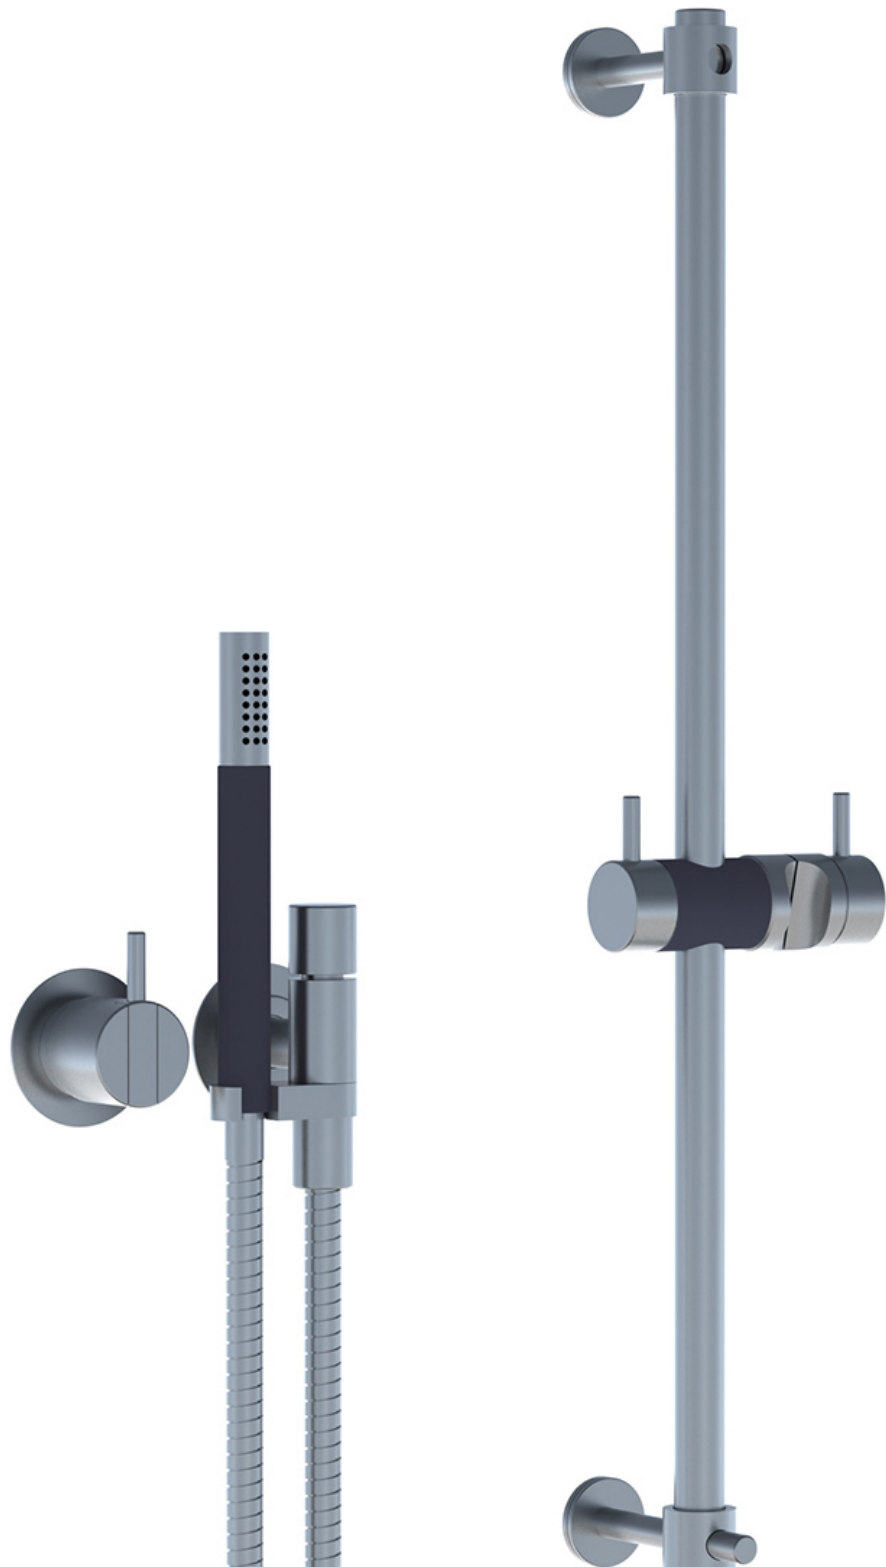

--

Date:
Client:
Project:

2171-T34

One-handle mixer with hand shower and rail. 2171-T34UP = Mixer
 2100.2171-T34AP = Handle NR21, hand shower and hand shower holder
 with non-return valve 070, hose 1500 mm, 60 mm circular flanges 2001,
 001 and shower rail T34-T2.

Flow

	Bar:	1.0	2.0	3.0	4.0	5.0
2171-T34 ¹⁾	(l/min)	5.2	7.3	9.0	9.0	9.0

¹⁾ USA: Flow restricted to 1.8 gpm (7.0 l/min)

Available in colors

	Color 20, Brushed chrome
Color 02, Grey	Color 21, Carmine red
Color 04, Light blue	Color 25, Pink
Color 05, Orange	Color 27, Matt black
Color 06, Light green	Color 28, Matt white
Color 08, Yellow	Color 40, Brushed stainless steel
Color 09, Dark grey	Color 60, Black
Color 12, Mocca	Color 61, Brushed black
Color 14, Bright red	Color 63, Copper
Color 15, Dark blue	Color 64, Brushed Copper
Color 16, Polished chrome	Color 65, Gold
Color 17, Gloss black	Color 68, Nickel
Color 18, White	Color 70, Brushed Gold
Color 19, Natural brass	

001
60 mm circular flange. Hole Ø30 mm.

070
Hand shower, hand shower holder and hose with non-return valve.

2001
60 mm circular flange. Hole Ø39 mm.

2100

One-handle build-in mixer for high flow, with fixed outlet socket. 1/2" connection to copper, steel, iron or pex pipe work.

NR21

Operating handle for 2100, 2200, 2300, 2400 incl. variants. Ø43 mm.

T34-T2

Shower rail without hand shower T2.