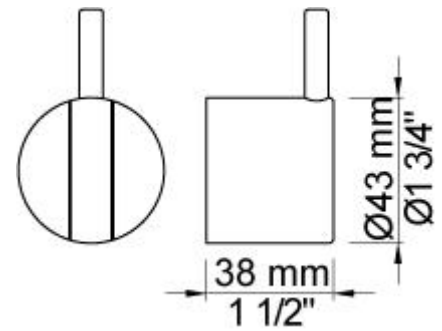

Flow

	Bar:	1.0	2.0	3.0	4.0	5.0
2171-T34 ¹⁾	(l/min)	5.2	7.3	9.0	9.0	9.0

¹⁾ USA: Flow restricted to 1.8 gpm (7.0 l/min)

Available in colors

	Color 20, Brushed chrome
Color 02, Grey	Color 21, Carmine red
Color 04, Light blue	Color 25, Pink
Color 05, Orange	Color 27, Matt black
Color 06, Light green	Color 28, Matt white
Color 08, Yellow	Color 40, Brushed stainless steel
Color 09, Dark grey	Color 60, Black
Color 12, Mocca	Color 61, Brushed black
Color 14, Bright red	Color 63, Copper
Color 15, Dark blue	Color 64, Brushed Copper
Color 16, Polished chrome	Color 65, Gold
Color 17, Gloss black	Color 68, Nickel
Color 18, White	Color 70, Brushed Gold
Color 19, Natural brass	

001
60 mm circular flange. Hole Ø30 mm.

070
Hand shower, hand shower holder and hose with non-return valve.

2001
60 mm circular flange. Hole Ø39 mm.

2100

One-handle build-in mixer for high flow, with fixed outlet socket. 1/2" connection to copper, steel, iron or pex pipe work.

NR21

Operating handle for 2100, 2200, 2300, 2400 incl. variants. Ø43 mm.

T34-T2

Shower rail without hand shower T2.