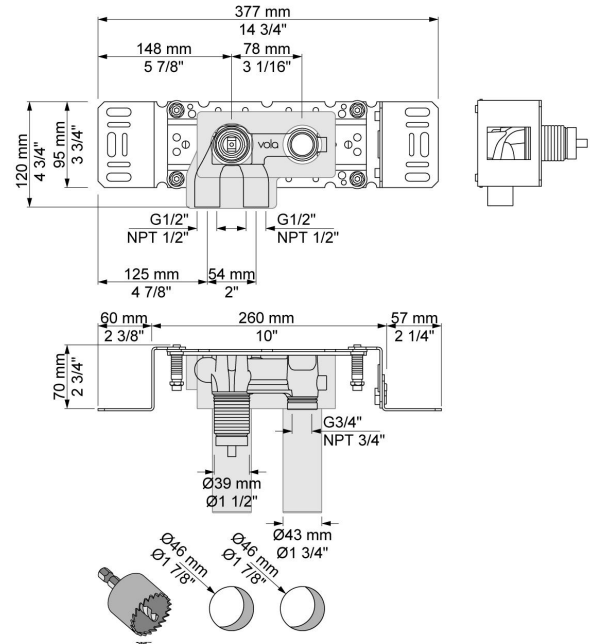

--

Date:
Client:
Project:

2171-T34

One-handle mixer with hand shower and rail. 2171-T34UP = Mixer
 2100.2171-T34AP = Handle NR21, hand shower and hand shower holder
 with non-return valve 070, hose 1500 mm, 60 mm circular flanges 2001,
 001 and shower rail T34-T2.

Flow

	Bar:	1.0	2.0	3.0	4.0	5.0
2171-T34 ¹⁾	(l/min)	5.2	7.3	9.0	9.0	9.0

¹⁾ USA: Flow restricted to 1.8 gpm (7.0 l/min)

Available in colors

	Color 20, Brushed chrome
Color 02, Grey	Color 21, Carmine red
Color 04, Light blue	Color 25, Pink
Color 05, Orange	Color 27, Matt black
Color 06, Light green	Color 28, Matt white
Color 08, Yellow	Color 40, Brushed stainless steel
Color 09, Dark grey	Color 60, Black
Color 12, Mocca	Color 61, Brushed black
Color 14, Bright red	Color 63, Copper
Color 15, Dark blue	Color 64, Brushed Copper
Color 16, Polished chrome	Color 65, Gold
Color 17, Gloss black	Color 68, Nickel
Color 18, White	Color 70, Brushed Gold
Color 19, Natural brass	

001
60 mm circular flange. Hole Ø30 mm.

070
Hand shower, hand shower holder and hose with non-return valve.

2001
60 mm circular flange. Hole Ø39 mm.

2100

One-handle build-in mixer for high flow, with fixed outlet socket. 1/2" connection to copper, steel, iron or pex pipe work.

NR21

Operating handle for 2100, 2200, 2300, 2400 incl. variants. Ø43 mm.

T34-T2

Shower rail without hand shower T2.