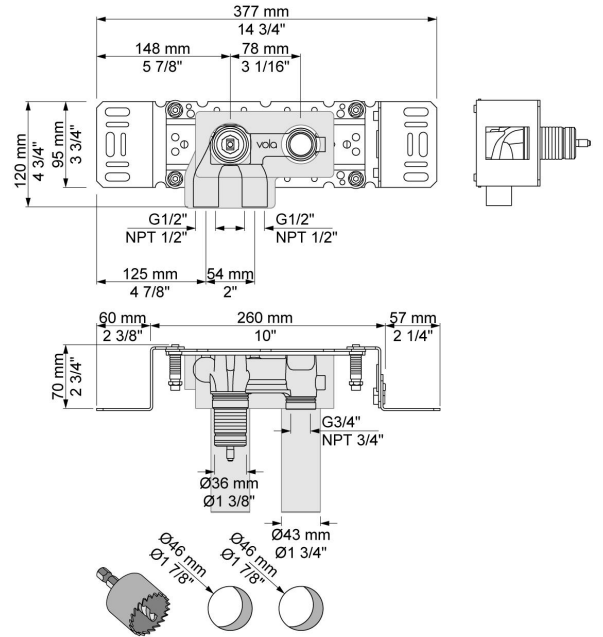

--

Date:
Client:
Project:

**171S**

One-handle build-in mixer with ceramic disc technology. 171SUP = Mixer 100. 171SAP = Handle NR28, hand shower and hand shower holder with non-return valve 070S, hose 1500 mm, 60 mm circular flanges: 001, 001G, 3001.

**001**  
60 mm circular flange. Hole Ø30 mm.

**001G**  
60 mm circular flange. Hole Ø33 mm.

**070S**  
Hand shower, hand shower holder and hose with non-return valve.

**100**

One-handle build-in mixer with fixed outlet socket. 1/2" connection to copper, steel, iron or pex pipe work.

**3001**

60 mm circular flange. Hole Ø36 mm.

**NR28**

Operating handle for 100, 200, 300, 400 incl. variants. Ø40 mm.