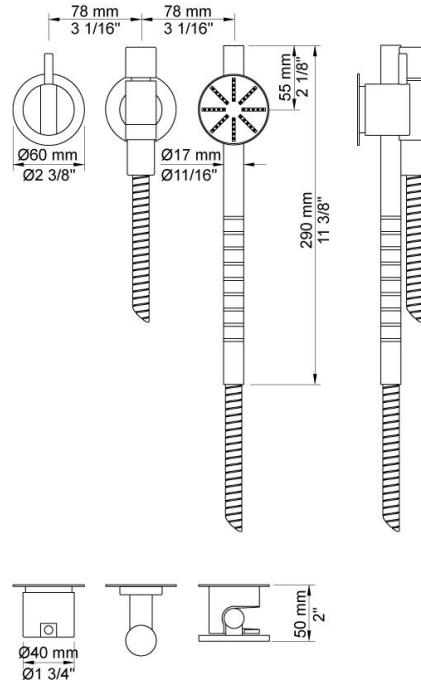

--

Date:
Client:
Project:

**171S**

One-handle build-in mixer with ceramic disc technology. 171SUP = Mixer 100. 171SAP = Handle NR28, hand shower and hand shower holder with non-return valve 070S, hose 1500 mm, 60 mm circular flanges: 001, 001G, 3001.

**Flow**

	Bar:	1.0	2.0	3.0	4.0	5.0
171S	(l/min)	6.9	9.8	12.0	13.9	15.5
171S <sup>1)</sup>	(l/min)	4.4	6.2	7.6	7.6	7.6

<sup>1)</sup> USA Standard

**Available in colors**

	Color 20, Brushed chrome
Color 02, Grey	Color 21, Carmine red
Color 04, Light blue	Color 25, Pink
Color 05, Orange	Color 27, Matt black
Color 06, Light green	Color 28, Matt white
Color 08, Yellow	Color 40, Brushed stainless steel
Color 09, Dark grey	Color 60, Black
Color 12, Mocca	Color 61, Brushed black
Color 14, Bright red	Color 63, Copper
Color 15, Dark blue	Color 64, Brushed Copper
Color 16, Polished chrome	Color 65, Gold
Color 17, Gloss black	Color 68, Silver
Color 18, White	Color 70, Brushed Gold
Color 19, Natural brass	

**001**  
60 mm circular flange. Hole Ø30 mm.

**001G**  
60 mm circular flange. Hole Ø33 mm.

**070S**  
Hand shower, hand shower holder and hose with non-return valve.

**100**

One-handle build-in mixer with fixed outlet socket. 1/2" connection to copper, steel, iron or pex pipe work.

**3001**

60 mm circular flange. Hole Ø36 mm.

**NR28**

Operating handle for 100, 200, 300, 400 incl. variants. Ø40 mm.