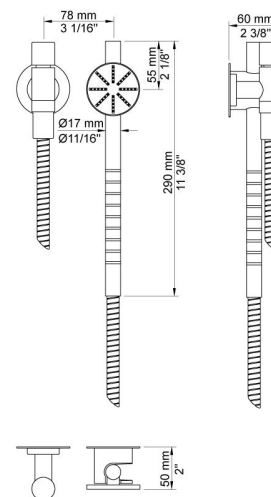

--

Date:
Client:
Project:

**171S**

One-handle build-in mixer with ceramic disc technology. 171SUP = Mixer 100. 171SAP = Handle NR28, hand shower and hand shower holder with non-return valve 070S, hose 1500 mm, 60 mm circular flanges: 001, 001G, 3001.

**Flow**

	Bar:	1.0	2.0	3.0	4.0	5.0
171S	(l/min)	6.9	9.8	12.0	13.9	15.5
171S <sup>1)</sup>	(l/min)	4.4	6.2	7.6	7.6	7.6

<sup>1)</sup> USA Standard

**Available in colors**

	Color 20, Brushed chrome
Color 02, Grey	Color 21, Carmine red
Color 04, Light blue	Color 25, Pink
Color 05, Orange	Color 27, Matt black
Color 06, Light green	Color 28, Matt white
Color 08, Yellow	Color 40, Brushed stainless steel
Color 09, Dark grey	Color 60, Black
Color 12, Mocca	Color 61, Brushed black
Color 14, Bright red	Color 63, Copper
Color 15, Dark blue	Color 64, Brushed Copper
Color 16, Polished chrome	Color 65, Gold
Color 17, Gloss black	Color 68, Silver
Color 18, White	Color 70, Brushed Gold
Color 19, Natural brass	

**001**  
60 mm circular flange. Hole Ø30 mm.

**001G**  
60 mm circular flange. Hole Ø33 mm.

**070S**  
Hand shower, hand shower holder and hose with non-return valve.

**100**

One-handle build-in mixer with fixed outlet socket. 1/2" connection to copper, steel, iron or pex pipe work.

**3001**

60 mm circular flange. Hole Ø36 mm.

**NR28**

Operating handle for 100, 200, 300, 400 incl. variants. Ø40 mm.