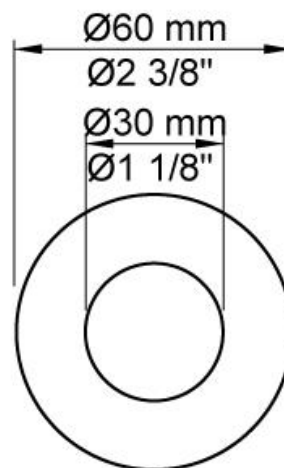

--

Date:
Client:
Project:

**171S**

One-handle build-in mixer with ceramic disc technology. 171SUP = Mixer 100. 171SAP = Handle NR28, hand shower and hand shower holder with non-return valve 070S, hose 1500 mm, 60 mm circular flanges: 001, 001G, 3001.

**Flow**

	Bar:	1.0	2.0	3.0	4.0	5.0
171S	(l/min)	6.9	9.8	12.0	13.9	15.5
171S <sup>1)</sup>	(l/min)	4.4	6.2	7.6	7.6	7.6

<sup>1)</sup> USA Standard

**Available in colors**

	Color 20, Brushed chrome
Color 02, Grey	Color 21, Carmine red
Color 04, Light blue	Color 25, Pink
Color 05, Orange	Color 27, Matt black
Color 06, Light green	Color 28, Matt white
Color 08, Yellow	Color 40, Brushed stainless steel
Color 09, Dark grey	Color 60, Black
Color 12, Mocca	Color 61, Brushed black
Color 14, Bright red	Color 63, Copper
Color 15, Dark blue	Color 64, Brushed Copper
Color 16, Polished chrome	Color 65, Gold
Color 17, Gloss black	Color 68, Silver
Color 18, White	Color 70, Brushed Gold
Color 19, Natural brass	

**001**  
60 mm circular flange. Hole Ø30 mm.

**001G**  
60 mm circular flange. Hole Ø33 mm.

**070S**  
Hand shower, hand shower holder and hose with non-return valve.

**100**

One-handle build-in mixer with fixed outlet socket. 1/2" connection to copper, steel, iron or pex pipe work.

**3001**

60 mm circular flange. Hole Ø36 mm.

**NR28**

Operating handle for 100, 200, 300, 400 incl. variants. Ø40 mm.