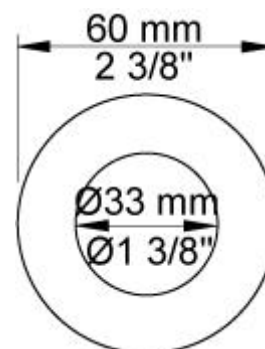

--

Date:
Client:
Project:

**171S**

One-handle build-in mixer with ceramic disc technology. 171SUP = Mixer 100. 171SAP = Handle NR28, hand shower and hand shower holder with non-return valve 070S, hose 1500 mm, 60 mm circular flanges: 001, 001G, 3001.

**Flow**

	Bar:	1.0	2.0	3.0	4.0	5.0
171S	(l/min)	6.9	9.8	12.0	13.9	15.5
171S <sup>1)</sup>	(l/min)	4.4	6.2	7.6	7.6	7.6

<sup>1)</sup> USA Standard

**Available in colors**

	Color 20, Brushed chrome
Color 02, Grey	Color 21, Carmine red
Color 04, Light blue	Color 25, Pink
Color 05, Orange	Color 27, Matt black
Color 06, Light green	Color 28, Matt white
Color 08, Yellow	Color 40, Brushed stainless steel
Color 09, Dark grey	Color 60, Black
Color 12, Mocca	Color 61, Brushed black
Color 14, Bright red	Color 63, Copper
Color 15, Dark blue	Color 64, Brushed Copper
Color 16, Polished chrome	Color 65, Gold
Color 17, Gloss black	Color 68, Silver
Color 18, White	Color 70, Brushed Gold
Color 19, Natural brass	

**001**  
60 mm circular flange. Hole Ø30 mm.

**001G**  
60 mm circular flange. Hole Ø33 mm.

**070S**  
Hand shower, hand shower holder and hose with non-return valve.

**100**

One-handle build-in mixer with fixed outlet socket. 1/2" connection to copper, steel, iron or pex pipe work.

**3001**

60 mm circular flange. Hole Ø36 mm.

**NR28**

Operating handle for 100, 200, 300, 400 incl. variants. Ø40 mm.