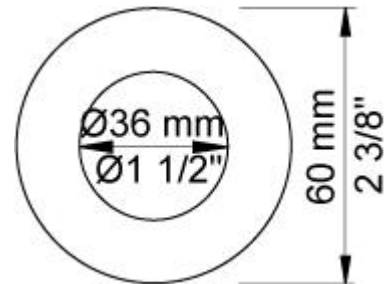

**Flow**

	Bar:	1.0	2.0	3.0	4.0	5.0
171S	(l/min)	6.9	9.8	12.0	13.9	15.5
171S <sup>1)</sup>	(l/min)	4.4	6.2	7.6	7.6	7.6

<sup>1)</sup> USA Standard

**Available in colors**

	Color 20, Brushed chrome
Color 02, Grey	Color 21, Carmine red
Color 04, Light blue	Color 25, Pink
Color 05, Orange	Color 27, Matt black
Color 06, Light green	Color 28, Matt white
Color 08, Yellow	Color 40, Brushed stainless steel
Color 09, Dark grey	Color 60, Black
Color 12, Mocca	Color 61, Brushed black
Color 14, Bright red	Color 63, Copper
Color 15, Dark blue	Color 64, Brushed Copper
Color 16, Polished chrome	Color 65, Gold
Color 17, Gloss black	Color 68, Silver
Color 18, White	Color 70, Brushed Gold
Color 19, Natural brass	

**001**  
60 mm circular flange. Hole Ø30 mm.

**001G**  
60 mm circular flange. Hole Ø33 mm.

**070S**  
Hand shower, hand shower holder and hose with non-return valve.

**100**

One-handle build-in mixer with fixed outlet socket. 1/2" connection to copper, steel, iron or pex pipe work.

**3001**

60 mm circular flange. Hole Ø36 mm.

**NR28**

Operating handle for 100, 200, 300, 400 incl. variants. Ø40 mm.