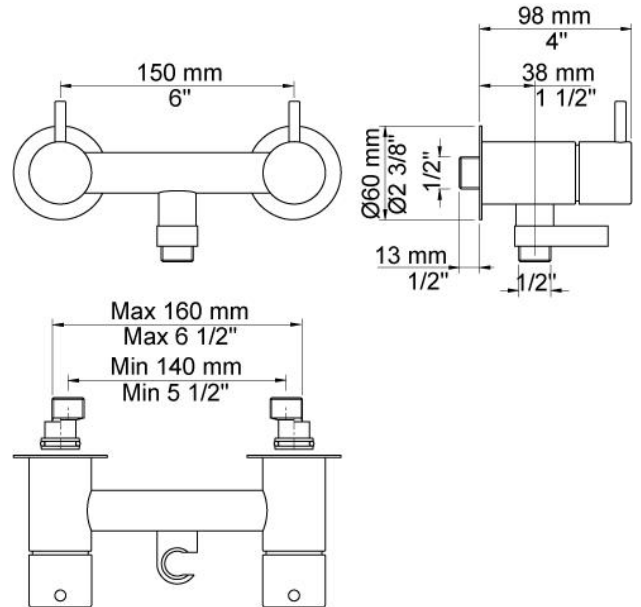

--

Date:
Client:
Project:

1671

Two-handle build-in mixer with hand shower and holder with non-return valve 1670, 2 pcs. 60 mm circular flanges 001G. For solid wall installation only. Centre distance: 140-160 mm. Connection: 1/2", eccentric connections enclosed.

Flow

	Bar:	1.0	2.0	3.0	4.0	5.0
1671	(l/min)	9.8	13.9	17.0	19.6	21.9

Available in colors

	Color 20, Brushed chrome
Color 02, Grey	Color 21, Carmine red
Color 04, Light blue	Color 25, Pink
Color 05, Orange	Color 27, Matt black
Color 06, Light green	Color 28, Matt white
Color 08, Yellow	Color 40, Brushed stainless steel
Color 09, Dark grey	Color 60, Black
Color 12, Mocca	Color 61, Brushed black
Color 14, Bright red	Color 63, Copper
Color 15, Dark blue	Color 64, Brushed Copper
Color 16, Polished chrome	Color 65, Gold
Color 17, Gloss black	Color 68, Silver
Color 18, White	Color 70, Brushed Gold
Color 19, Natural brass	

001G
60 mm circular flange. Hole Ø33 mm.

T2
Hand shower with 1.5 m hose.