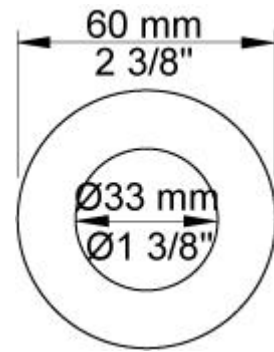

--

Date:
Client:
Project:

1671

Two-handle build-in mixer with hand shower and holder with non-return valve 1670, 2 pcs. 60 mm circular flanges 001G. For solid wall installation only. Centre distance: 140-160 mm. Connection: 1/2", eccentric connections enclosed.

Flow

	Bar:	1.0	2.0	3.0	4.0	5.0
1671	(l/min)	9.8	13.9	17.0	19.6	21.9

Available in colors

	Color 20, Brushed chrome
Color 02, Grey	Color 21, Carmine red
Color 04, Light blue	Color 25, Pink
Color 05, Orange	Color 27, Matt black
Color 06, Light green	Color 28, Matt white
Color 08, Yellow	Color 40, Brushed stainless steel
Color 09, Dark grey	Color 60, Black
Color 12, Mocca	Color 61, Brushed black
Color 14, Bright red	Color 63, Copper
Color 15, Dark blue	Color 64, Brushed Copper
Color 16, Polished chrome	Color 65, Gold
Color 17, Gloss black	Color 68, Silver
Color 18, White	Color 70, Brushed Gold
Color 19, Natural brass	

001G
60 mm circular flange. Hole Ø33 mm.

T2
Hand shower with 1.5 m hose.