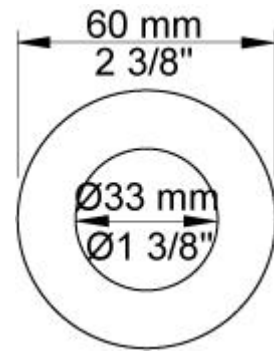

--

Date:
Client:
Project:

**1641T8**

Two-handle mixer with ¼ turn ceramic disc technology for surface mounting on solid wall. Bath spout with diverter for hand shower 1640, 3 pcs. 60 mm circular flanges 001G, hand shower holder T8.

**Flow**

	<b>Bar:</b>	<b>1.0</b>	<b>2.0</b>	<b>3.0</b>	<b>4.0</b>	<b>5.0</b>
1641T8	(l/min)	12.1	17.1	21.0	24.2	27.1
T2	(l/min)	6.6	9.4	11.5	13.3	14.8

**Available in colors**

	Color 20, Brushed chrome
Color 02, Grey	Color 21, Carmine red
Color 04, Light blue	Color 25, Pink
Color 05, Orange	Color 27, Matt black
Color 06, Light green	Color 28, Matt white
Color 08, Yellow	Color 40, Brushed stainless steel
Color 09, Dark grey	Color 60, Black
Color 12, Mocca	Color 61, Brushed black
Color 14, Bright red	Color 63, Copper
Color 15, Dark blue	Color 64, Brushed Copper
Color 16, Polished chrome	Color 65, Gold
Color 17, Gloss black	Color 68, Silver
Color 18, White	Color 70, Brushed Gold
Color 19, Natural brass	

**001G**  
60 mm circular flange. Hole Ø33 mm.

**T2**  
Hand shower with 1.5 m hose.

**T8**  
Hand shower holder for T2 for low mounting.