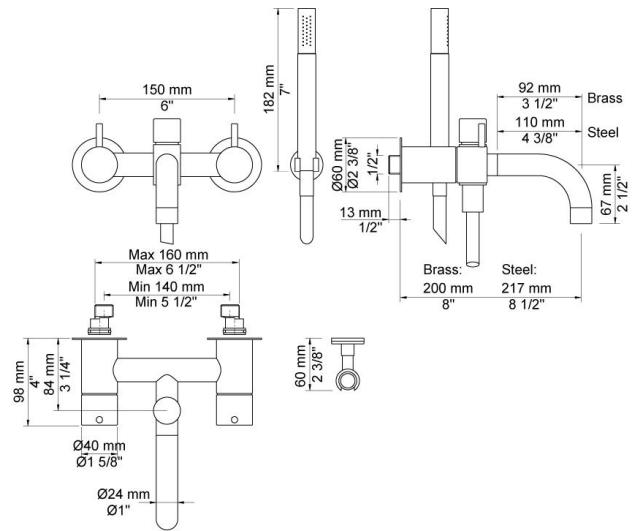

--

Date:
Client:
Project:

**1641T8**

Two-handle mixer with ¼ turn ceramic disc technology for surface mounting on solid wall. Bath spout with diverter for hand shower 1640, 3 pcs. 60 mm circular flanges 001G, hand shower holder T8.

**Flow**

	<b>Bar:</b>	<b>1.0</b>	<b>2.0</b>	<b>3.0</b>	<b>4.0</b>	<b>5.0</b>
1641T8	(l/min)	12.1	17.1	21.0	24.2	27.1
T2	(l/min)	6.6	9.4	11.5	13.3	14.8

**Available in colors**

	Color 20, Brushed chrome
Color 02, Grey	Color 21, Carmine red
Color 04, Light blue	Color 25, Pink
Color 05, Orange	Color 27, Matt black
Color 06, Light green	Color 28, Matt white
Color 08, Yellow	Color 40, Brushed stainless steel
Color 09, Dark grey	Color 60, Black
Color 12, Mocca	Color 61, Brushed black
Color 14, Bright red	Color 63, Copper
Color 15, Dark blue	Color 64, Brushed Copper
Color 16, Polished chrome	Color 65, Gold
Color 17, Gloss black	Color 68, Silver
Color 18, White	Color 70, Brushed Gold
Color 19, Natural brass	

**001G**  
60 mm circular flange. Hole Ø33 mm.

**T2**  
Hand shower with 1.5 m hose.

**T8**  
Hand shower holder for T2 for low mounting.