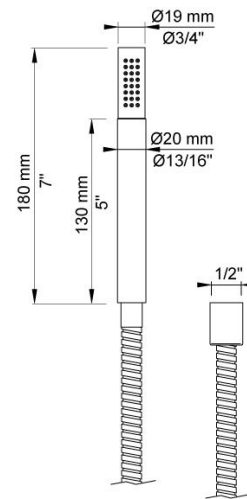

--

Date:
Client:
Project:

**1641T8**

Two-handle mixer with ¼ turn ceramic disc technology for surface mounting on solid wall. Bath spout with diverter for hand shower 1640, 3 pcs. 60 mm circular flanges 001G, hand shower holder T8.

**Flow**

	<b>Bar:</b>	<b>1.0</b>	<b>2.0</b>	<b>3.0</b>	<b>4.0</b>	<b>5.0</b>
1641T8	(l/min)	12.1	17.1	21.0	24.2	27.1
T2	(l/min)	6.6	9.4	11.5	13.3	14.8

**Available in colors**

	Color 20, Brushed chrome
Color 02, Grey	Color 21, Carmine red
Color 04, Light blue	Color 25, Pink
Color 05, Orange	Color 27, Matt black
Color 06, Light green	Color 28, Matt white
Color 08, Yellow	Color 40, Brushed stainless steel
Color 09, Dark grey	Color 60, Black
Color 12, Mocca	Color 61, Brushed black
Color 14, Bright red	Color 63, Copper
Color 15, Dark blue	Color 64, Brushed Copper
Color 16, Polished chrome	Color 65, Gold
Color 17, Gloss black	Color 68, Silver
Color 18, White	Color 70, Brushed Gold
Color 19, Natural brass	

**001G**  
60 mm circular flange. Hole Ø33 mm.

**T2**  
Hand shower with 1.5 m hose.

**T8**  
Hand shower holder for T2 for low mounting.