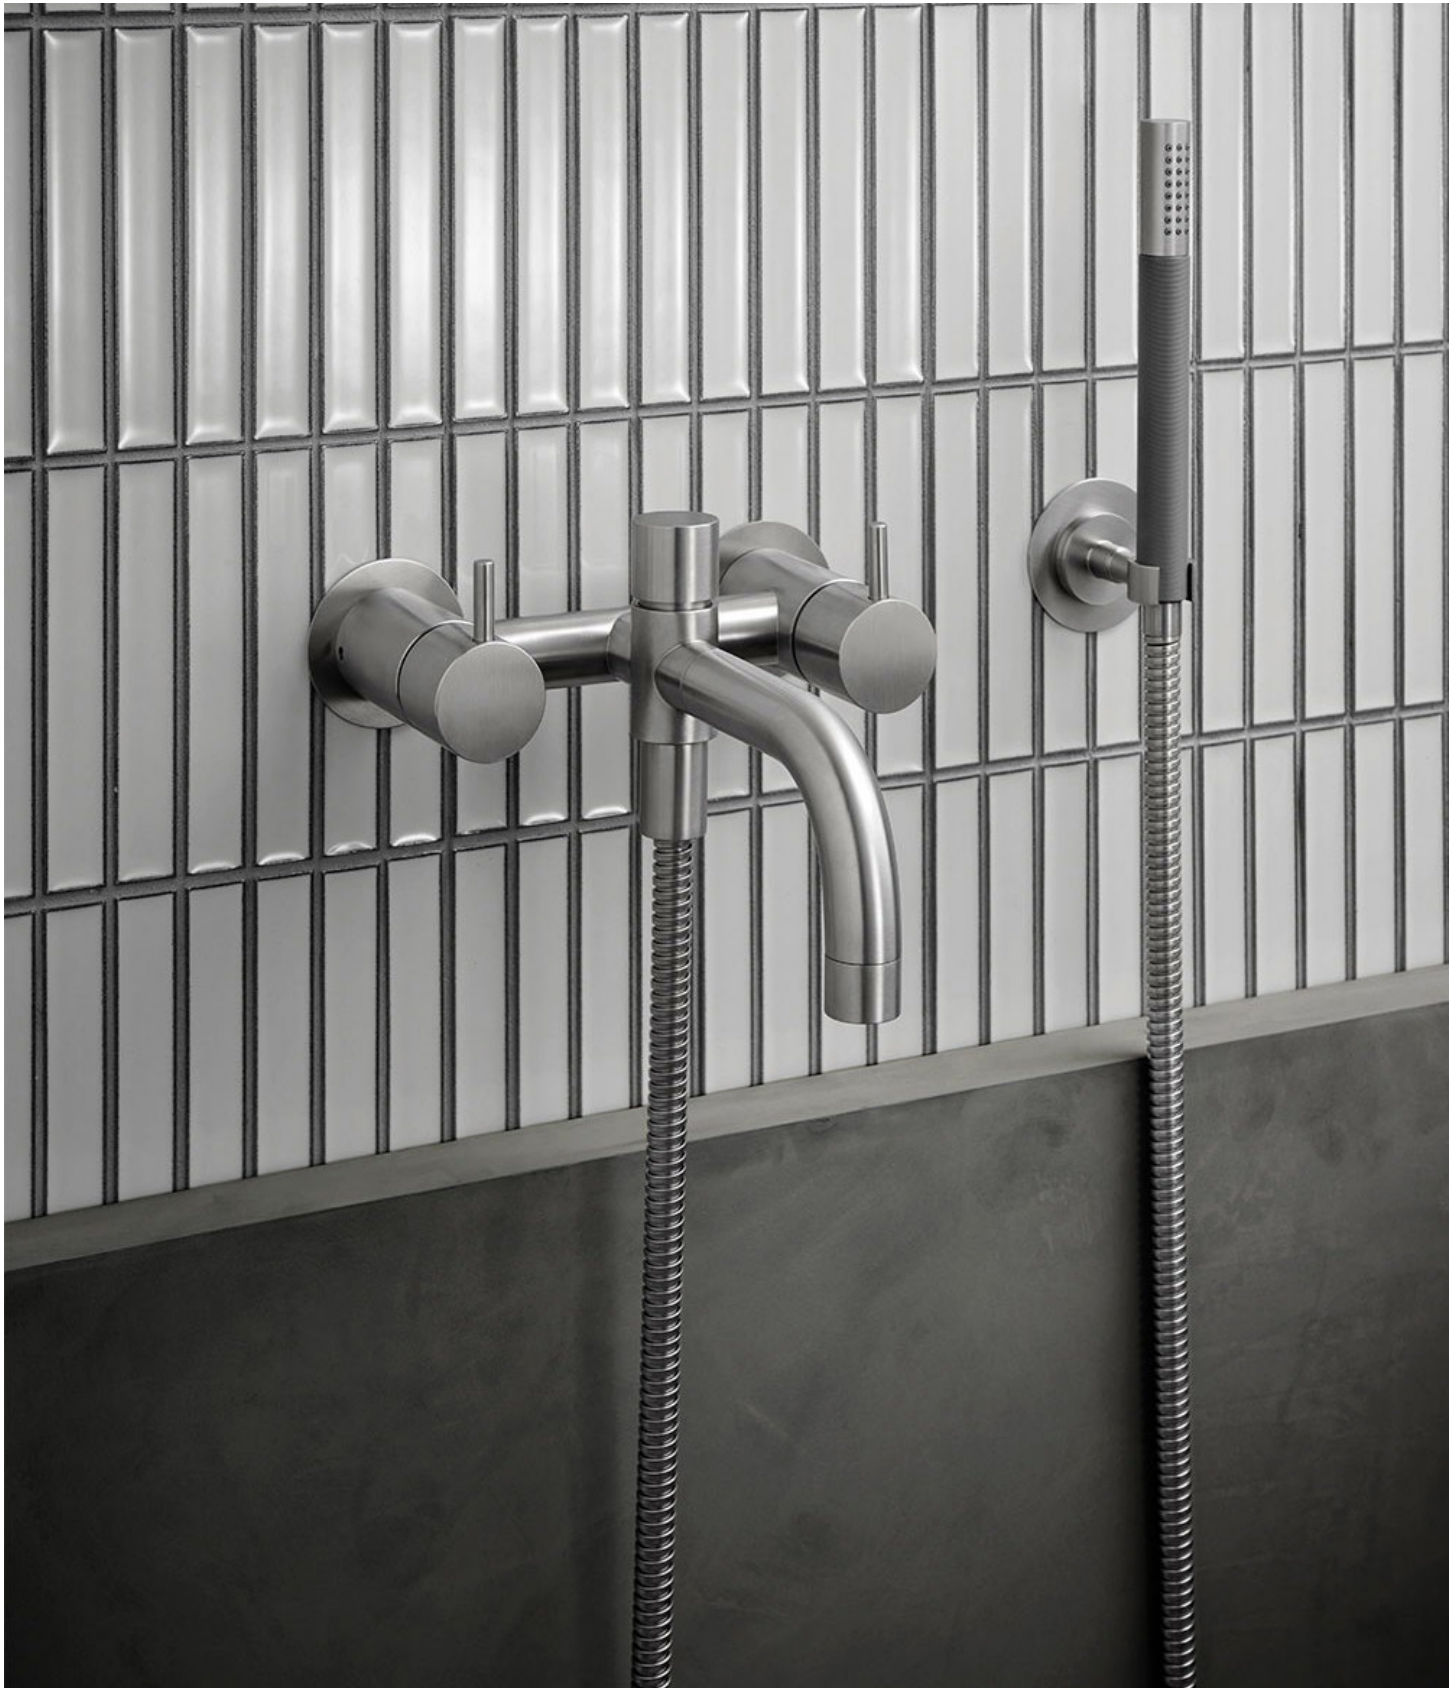

--

Date:
Client:
Project:

**1641T8**

Two-handle mixer with ¼ turn ceramic disc technology for surface mounting on solid wall. Bath spout with diverter for hand shower 1640, 3 pcs. 60 mm circular flanges 001G, hand shower holder T8.

**Flow**

	<b>Bar:</b>	<b>1.0</b>	<b>2.0</b>	<b>3.0</b>	<b>4.0</b>	<b>5.0</b>
1641T8	(l/min)	12.1	17.1	21.0	24.2	27.1
T2	(l/min)	6.6	9.4	11.5	13.3	14.8

**Available in colors**

	Color 20, Brushed chrome
Color 02, Grey	Color 21, Carmine red
Color 04, Light blue	Color 25, Pink
Color 05, Orange	Color 27, Matt black
Color 06, Light green	Color 28, Matt white
Color 08, Yellow	Color 40, Brushed stainless steel
Color 09, Dark grey	Color 60, Black
Color 12, Mocca	Color 61, Brushed black
Color 14, Bright red	Color 63, Copper
Color 15, Dark blue	Color 64, Brushed Copper
Color 16, Polished chrome	Color 65, Gold
Color 17, Gloss black	Color 68, Silver
Color 18, White	Color 70, Brushed Gold
Color 19, Natural brass	

**001G**  
60 mm circular flange. Hole Ø33 mm.

**T2**  
Hand shower with 1.5 m hose.

**T8**  
Hand shower holder for T2 for low mounting.