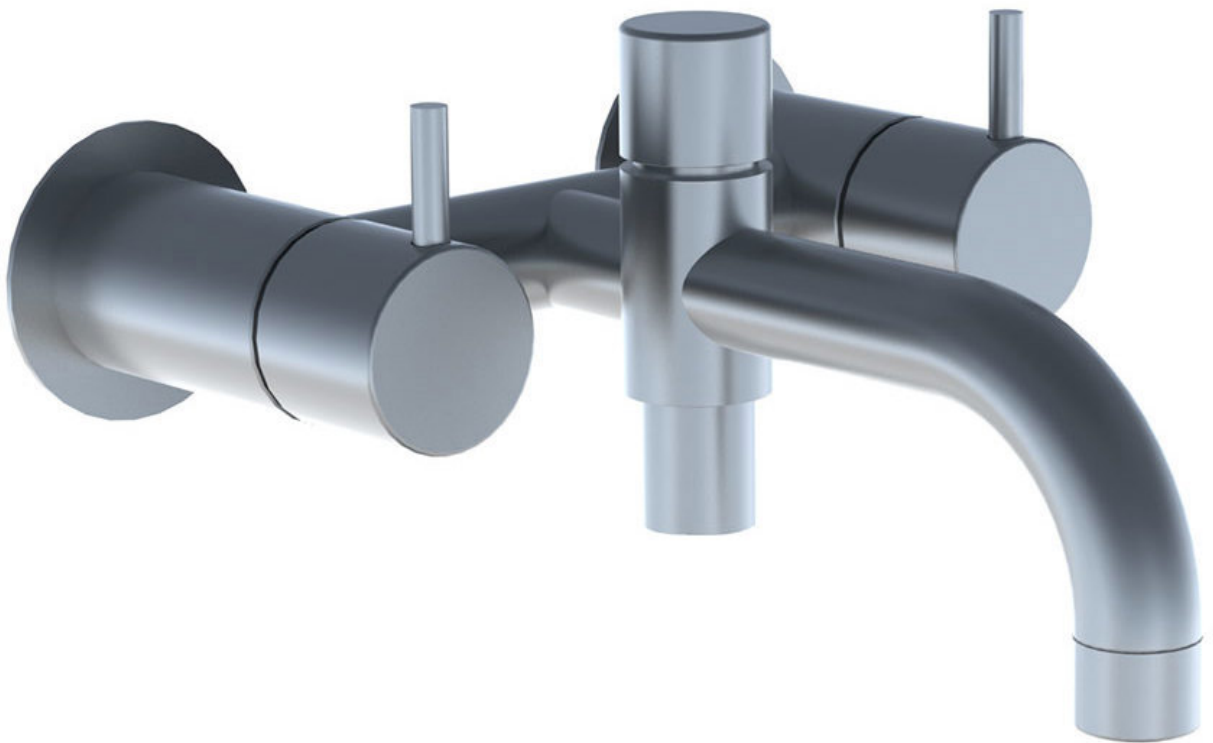

--

Date:
Client:
Project:

1641-T2

Two-handle mixer with ¼ turn ceramic disc technology for surface mounting on solid wall. Bath spout with diverter for hand shower 1640, 2 pcs. 60 mm circular flanges 001G.

Flow

	Bar:	1.0	2.0	3.0	4.0	5.0
1641-T2	(l/min)	12.1	17.1	21.0	24.2	27.1

Available in colors

	Color 20, Brushed chrome
Color 02, Grey	Color 21, Carmine red
Color 04, Light blue	Color 25, Pink
Color 05, Orange	Color 27, Matt black
Color 06, Light green	Color 28, Matt white
Color 08, Yellow	Color 40, Brushed stainless steel
Color 09, Dark grey	Color 60, Black
Color 12, Mocca	Color 61, Brushed black
Color 14, Bright red	Color 63, Copper
Color 15, Dark blue	Color 64, Brushed Copper
Color 16, Polished chrome	Color 65, Gold
Color 17, Gloss black	Color 68, Silver
Color 18, White	Color 70, Brushed Gold
Color 19, Natural brass	