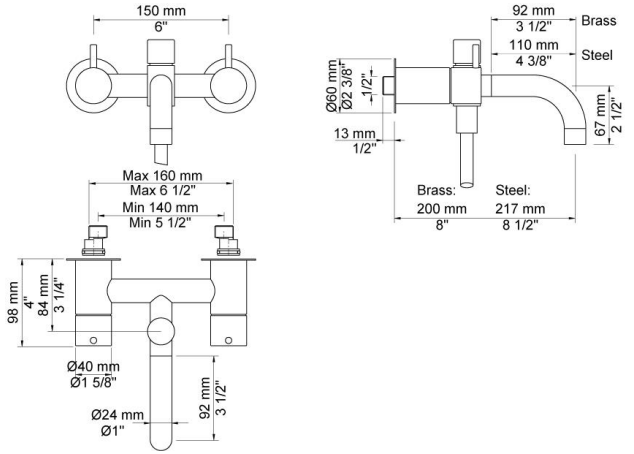

--

Date:
Client:
Project:

1641-T2

Two-handle mixer with ¼ turn ceramic disc technology for surface mounting on solid wall. Bath spout with diverter for hand shower 1640, 2 pcs. 60 mm circular flanges 001G.

Flow

	Bar:	1.0	2.0	3.0	4.0	5.0
1641-T2	(l/min)	12.1	17.1	21.0	24.2	27.1

Available in colors

	Color 20, Brushed chrome
Color 02, Grey	Color 21, Carmine red
Color 04, Light blue	Color 25, Pink
Color 05, Orange	Color 27, Matt black
Color 06, Light green	Color 28, Matt white
Color 08, Yellow	Color 40, Brushed stainless steel
Color 09, Dark grey	Color 60, Black
Color 12, Mocca	Color 61, Brushed black
Color 14, Bright red	Color 63, Copper
Color 15, Dark blue	Color 64, Brushed Copper
Color 16, Polished chrome	Color 65, Gold
Color 17, Gloss black	Color 68, Silver
Color 18, White	Color 70, Brushed Gold
Color 19, Natural brass	