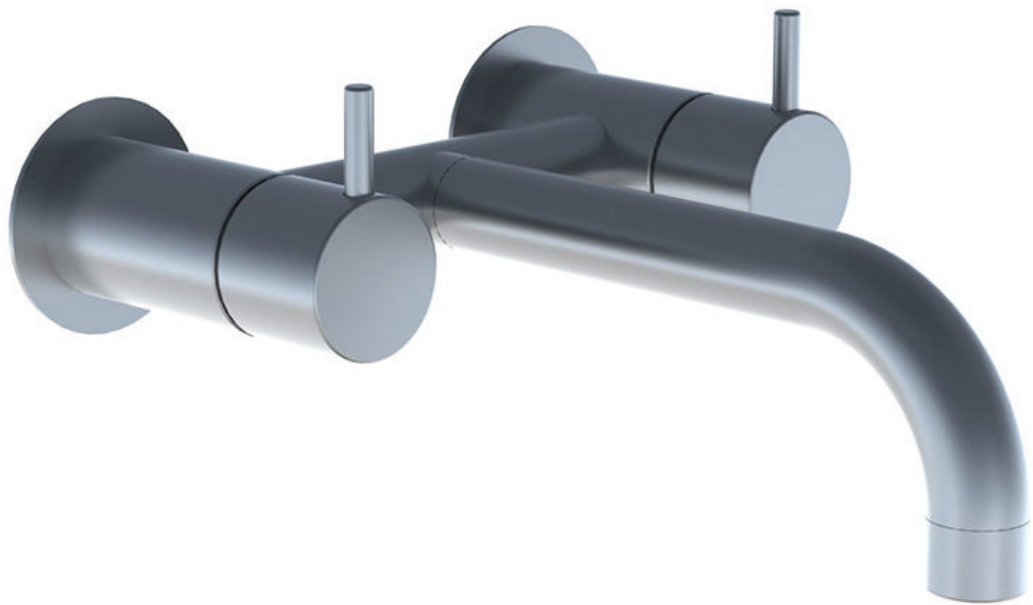

--

Date:
Client:
Project:

1621

Two-handle mixer with ¼ turn ceramic disc technology for surface mounting on solid wall. Projection from wall: 220 mm. Centre distance: 140 - 160 mm. Connection: ½" eccentric connections enclosed.

Flow

	Bar:	1.0	2.0	3.0	4.0	5.0
1621	(l/min)	17.3	24.5	30.0	30.0	30.0

Available in colors

	Color 20, Brushed chrome
Color 02, Grey	Color 21, Carmine red
Color 04, Light blue	Color 25, Pink
Color 05, Orange	Color 27, Matt black
Color 06, Light green	Color 28, Matt white
Color 08, Yellow	Color 40, Brushed stainless steel
Color 09, Dark grey	Color 60, Black
Color 12, Mocca	Color 61, Brushed black
Color 14, Bright red	Color 63, Copper
Color 15, Dark blue	Color 64, Brushed Copper
Color 16, Polished chrome	Color 65, Gold
Color 17, Gloss black	Color 68, Silver
Color 18, White	Color 70, Brushed Gold
Color 19, Natural brass	