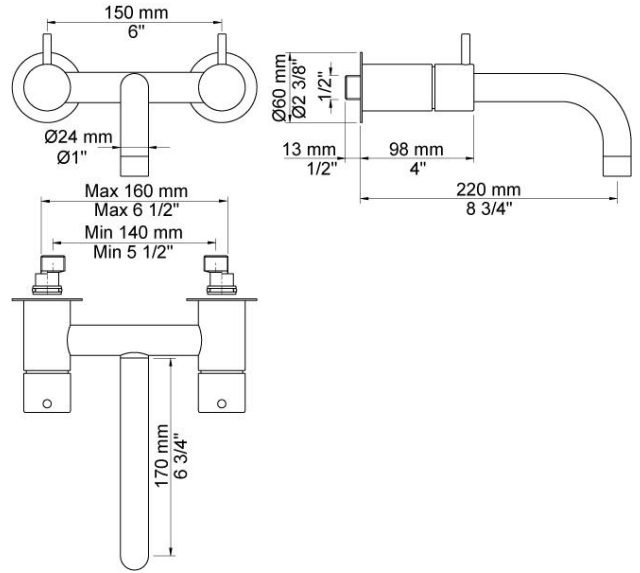

--

Date:
Client:
Project:

1621

Two-handle mixer with ¼ turn ceramic disc technology for surface mounting on solid wall. Projection from wall: 220 mm. Centre distance: 140 - 160 mm. Connection: ½" eccentric connections enclosed.

Flow

	Bar:	1.0	2.0	3.0	4.0	5.0
1621	(l/min)	17.3	24.5	30.0	30.0	30.0

Available in colors

	Color 20, Brushed chrome
Color 02, Grey	Color 21, Carmine red
Color 04, Light blue	Color 25, Pink
Color 05, Orange	Color 27, Matt black
Color 06, Light green	Color 28, Matt white
Color 08, Yellow	Color 40, Brushed stainless steel
Color 09, Dark grey	Color 60, Black
Color 12, Mocca	Color 61, Brushed black
Color 14, Bright red	Color 63, Copper
Color 15, Dark blue	Color 64, Brushed Copper
Color 16, Polished chrome	Color 65, Gold
Color 17, Gloss black	Color 68, Silver
Color 18, White	Color 70, Brushed Gold
Color 19, Natural brass	