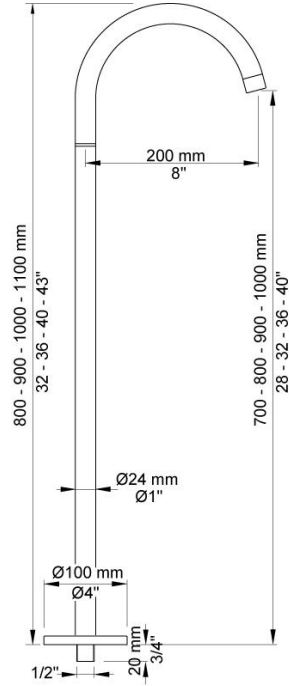

--

Date:
Client:
Project:

PSB Singapore

090FM

Floor-mounted bath spout

Flow

	Bar:	1.0	2.0	3.0	4.0	5.0
090FM	(l/min)	17.3	24.5	30.0	30.0	30.0

Available in colors