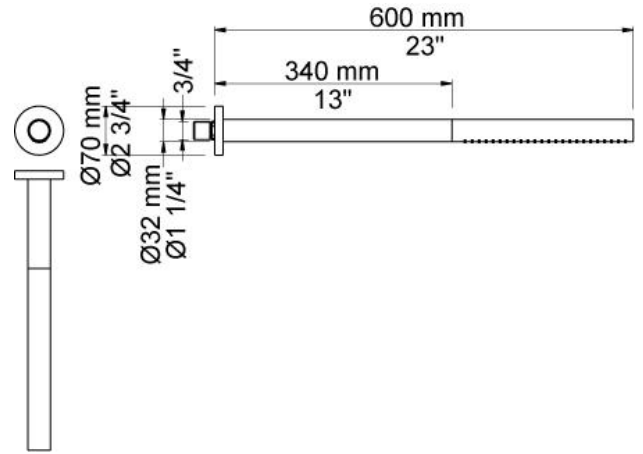

--

Date:
Client:
Project:

080ST+100

Head shower, extended 100 mm.

Flow

	Bar:	1.0	2.0	3.0	4.0	5.0
080ST+100 ¹⁾	(l/min)	14.4	20.4	25.0	28.9	32.3

¹⁾ USA: Flow restricted to 1.8 gpm (7.0 l/min)

Available in colors