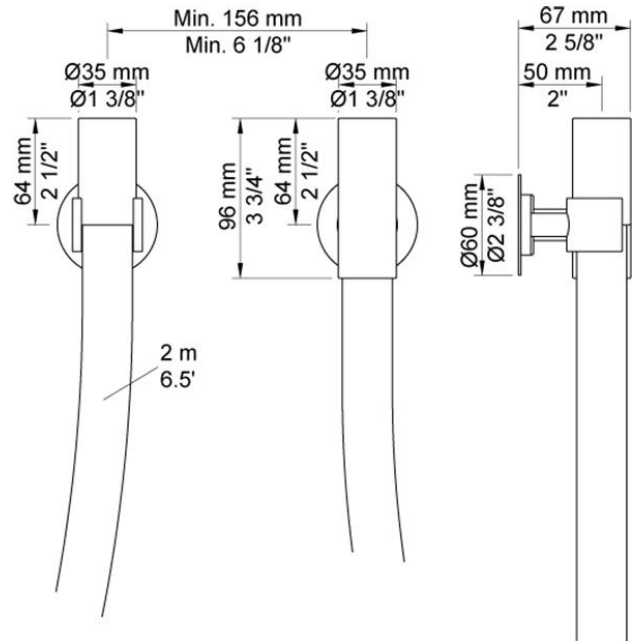

--

Date:
Client:
Project:

070W

Kneipp hose.
Requires a minimum of 20 l/min.

Flow

	Bar:	1.0	2.0	3.0	4.0	5.0
070W ¹⁾	(l/min)	23.1	32.7	40.0	46.2	51.6

¹⁾ Combi-30 flow

Available in colors