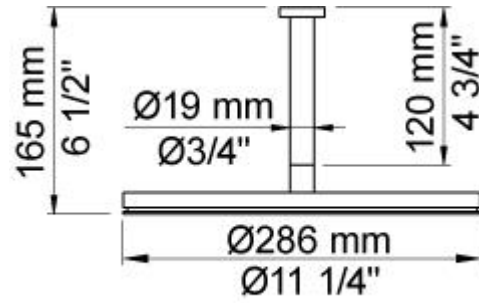

--

Date:
Client:
Project:

060A

Head shower, round, ceiling-mounted. 60 mm cover flange included.

Flow

	Bar:	1.0	2.0	3.0	4.0	5.0
060A ¹⁾	(l/min)	12.7	18.0	22.0	25.4	28.4

¹⁾ USA: Flow restricted to 1.8 gpm (7.0 l/min)