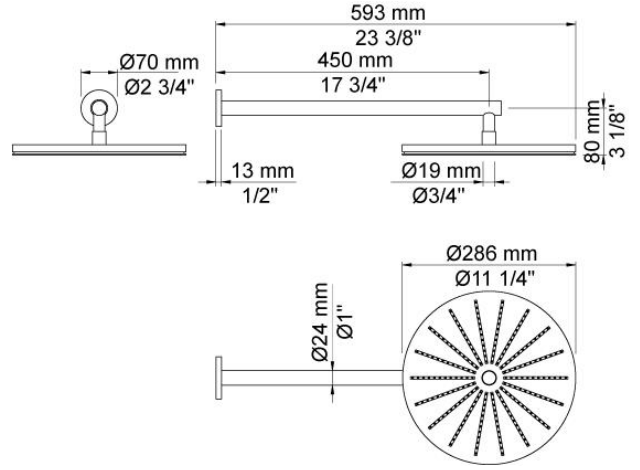

--

Date:
Client:
Project:

060

Head shower, round, wall-mounted.

Flow

	Bar:	1.0	2.0	3.0	4.0	5.0
060 ¹⁾	(l/min)	12.7	18.0	22.0	25.4	28.4

¹⁾ USA: Flow restricted to 1.8 gpm (7.0 l/min)

Available in colors