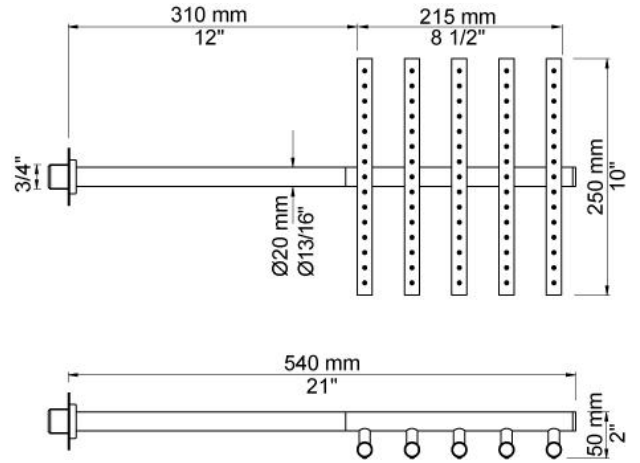

--

Date:
Client:
Project:

050

Head shower, wall-mounted. Fits 200M in an existing installation if it is from the new generation of VOLA build-in fittings after 1995.

Flow

	Bar:	1.0	2.0	3.0	4.0	5.0
050 ¹⁾	(l/min)	13.3	18.8	23.0	26.6	29.7

¹⁾ USA: Flow restricted to 1.8 gpm (7.0 l/min)

Available in colors

	Color 20, Brushed chrome
Color 02, Grey	Color 21, Carmine red
Color 04, Light blue	Color 25, Pink
Color 05, Orange	Color 27, Matt black
Color 06, Light green	Color 28, Matt white
Color 08, Yellow	Color 40, Brushed stainless steel
Color 09, Dark grey	Color 60, Black
Color 12, Mocca	Color 61, Brushed black
Color 14, Bright red	Color 63, Copper
Color 15, Dark blue	Color 64, Brushed Copper
Color 16, Polished chrome	Color 65, Gold
Color 17, Gloss black	Color 68, Silver
Color 18, White	Color 70, Brushed Gold
Color 19, Natural brass	