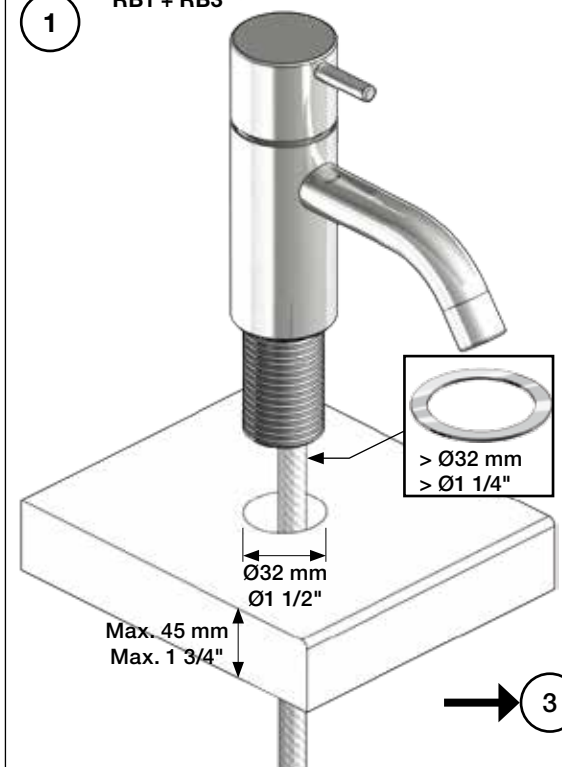

5 703182 372600

Data, 3 Bar/43.5 Psi:

Max.	l/min.	Gal/min.
RB1/3/4:	5,0	1,3
SH1	27,0	7,1

Max. 70°C, 158°F

RB1

RB3

1 RB1 + RB3

RB4

SH1

2 RB4 + SH1

3

4

5

6

RB3: Ø10
 RB3JP: Ø10
 RB3US: Ø3/8"
 RB3Q: Ø3/8"

RB3US: