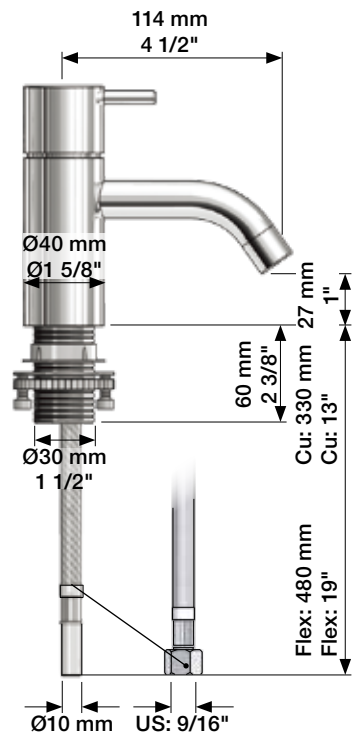

5 703182 372600

Data, 3 Bar/43.5 Psi:

Max.	l/min.	Gal/min.
RB1/3/4:	5,0	1,3
SH1	27,0	7,1

Max. 70°C, 158°F

RB1

RB3

1 RB1 + RB3

RB4

SH1

2 RB4 + SH1

3

4

5

6

RB3: Ø10
 RB3JP: Ø10
 RB3US: Ø3/8"
 RB3Q: Ø3/8"

RB3US:

- | | |
|-----------|-------------------------------------|
| NR.7/L/M: | VR2A, VR677/L/M |
| *VR17L4K: | VR15P, VR16L4, VR17L (US Standard) |
| *VR17L5K: | VR15P, VR16L5, VR17L |
| *VR17L9K: | VR15P, VR16L9, VR17L |
| *VR17LSK: | VR15P, VR16LS, VR17L |
| VR433: | VR261, VR263, VR440, VR442, 2xVR444 |
| VR693K: | VR23, VR693 |