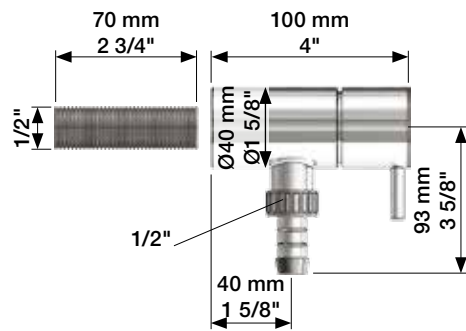

5 703182 372600

Data, 3 Bar/43.5 Psi:

Max.	l/min.	Gal/min.
RB1/3/4:	5,0	1,3
SH1	27,0	7,1

Max. 70°C, 158°F

RB1

RB3

1 RB1 + RB3

RB4

SH1

2 RB4 + SH1

3

4

5

6

RB3: Ø10
 RB3JP: Ø10
 RB3US: Ø3/8"
 RB3Q: Ø3/8"

RB3US: