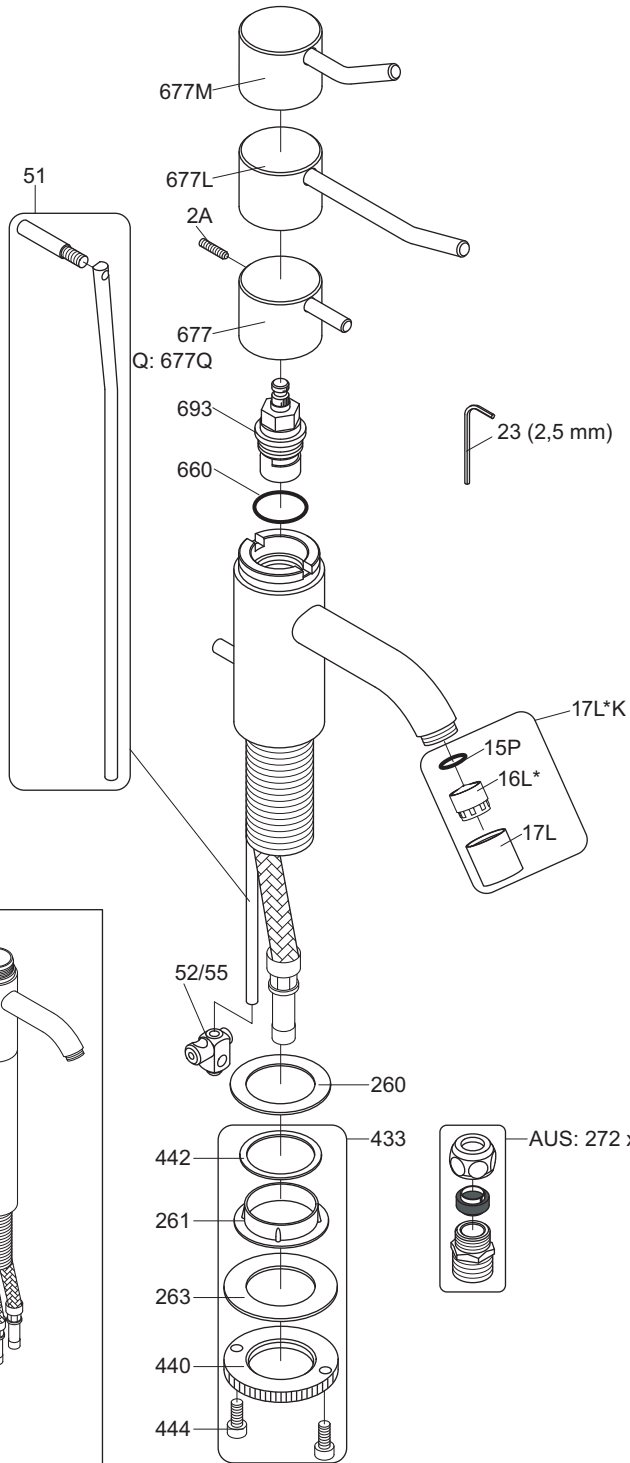

5 703182 372600

Data, 3 Bar/43.5 Psi:

Max.	l/min.	Gal/min.
RB1/3/4:	5,0	1,3
SH1	27,0	7,1

Max. 70°C, 158°F

RB1

RB3

1 RB1 + RB3

RB4

SH1

2 RB4 + SH1

3

4

5

6

RB3: Ø10
 RB3JP: Ø10
 RB3US: Ø3/8"
 RB3Q: Ø3/8"

RB3US:

- | | |
|-----------|-------------------------------------|
| NR.7/L/M: | VR2A, VR677/L/M |
| *VR17L4K: | VR15P, VR16L4, VR17L (US Standard) |
| *VR17L5K: | VR15P, VR16L5, VR17L |
| *VR17L9K: | VR15P, VR16L9, VR17L |
| *VR17LSK: | VR15P, VR16LS, VR17L |
| VR433: | VR261, VR263, VR440, VR442, 2xVR444 |
| VR693K: | VR23, VR693 |