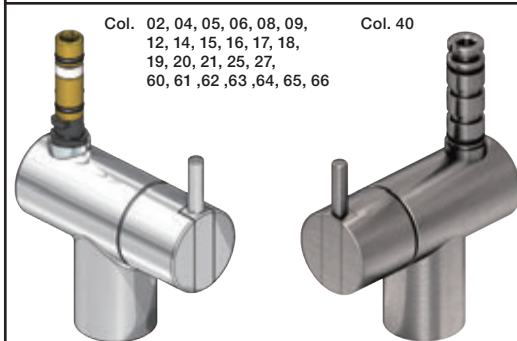

**VOLA KV1**

Fitting instruction  
 Montageanleitung  
 Monteringsvejledning  
 Monteringsvægledning  
 Montage hanleiding  
 Manuel de montage

 **GODKENDT  
 TIL DRILLEKAVAND**  
 04/00019  
 04/00021

**Data, 3 Bar /43.5 Psi:**

	l/min.	Gal/min.
KV1:	9,0	2.4
KV1US:	4,5	1.2

 Max. 65°C, 150°F

4

5

Col. 02, 04, 05, 06, 08, 09, 12, 14, 15, 16, 17, 18,  
19, 20, 21, 25, 27, 60, 61, 62, 63, 64, 65, 66

5a

Col. 40

Operation  
Bedienung  
BetjeningBruk  
Bedienung  
Fonctionnement

Colour: paint + 16, 19, 20

- NR.10/L/M: VR20, VR22, VR273/L/M, VR294, VR295  
 VR17L4K: VR15P, VR16L4, VR17L (US Standard)  
 VR17L5K: VR15P, VR16L5, VR17L  
 VR17L9K: VR15P, VR16L9, VR17L  
 VR17LSK: VR15P, VR16LS, VR17L  
 VR30: VR15P, VR16L9, VR17L, VR29, 4xVR31, VR35, VR1902 (F40) (and KV1 from 1972 - 1996)  
 VR132: VR15P, VR16L9, VR17L, 2xVR31, 2xVR558, VR1902 (2013 - 06. 2016)  
 VR133: VR15P, VR16L9, VR17L, VR24, 4xVR31, VR113, VR1902 (1997 - 2012)  
 VR230: VR15P, VR16L9, VR17L, 2xVR118, VR229, VR235, 4xVR558, VR1902 (06-2016 - )  
 VR277K: VR22, VR269, VR277  
 VR297/L/M: VR20, VR22, VR269, VR273/L/M, VR277, VR294, VR295, VR296  
 VR433: VR261, VR263, VR440, VR442, 2xVR444