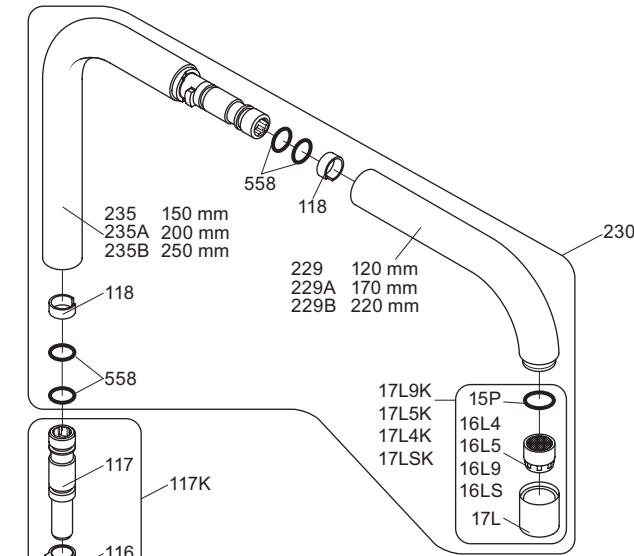

VOLA KV1

Fitting instruction
 Montageanleitung
 Monteringsvejledning
 Monteringsvægledning
 Montage hanleiding
 Manuel de montage

 **GODKENDT
 TIL DRILLEKAVAND**
 04/00019
 04/00021

Data, 3 Bar /43.5 Psi:

	l/min.	Gal/min.
KV1:	9,0	2.4
KV1US:	4,5	1.2

 Max. 65°C, 150°F

4

5

Col. 02, 04, 05, 06, 08, 09, 12, 14, 15, 16, 17, 18,
19, 20, 21, 25, 27, 60, 61, 62, 63, 64, 65, 66

5a

Col. 40

Operation
Bedienung
BetjeningBruk
Bediening
Fonctionnement

Colour: paint + 16, 19, 20

Cu:
KV1: Ø10
KV1US: Ø3/8"
KV1Q: Ø3/8"

SPX:
KV1US: 480 mm
9/16"

- NR.10/L/M: VR20, VR22, VR273/L/M, VR294, VR295
 VR17L4K: VR15P, VR16L4, VR17L (US Standard)
 VR17L5K: VR15P, VR16L5, VR17L
 VR17L9K: VR15P, VR16L9, VR17L
 VR17LSK: VR15P, VR16LS, VR17L
 VR30: VR15P, VR16L9, VR17L, VR29, 4xVR31, VR35, VR1902 (F40) (and KV1 from 1972 - 1996)
 VR132: VR15P, VR16L9, VR17L, 2xVR31, 2xVR558, VR1902 (2013 - 06. 2016)
 VR133: VR15P, VR16L9, VR17L, VR24, 4xVR31, VR113, VR1902 (1997 - 2012)
 VR230: VR15P, VR16L9, VR17L, 2xVR118, VR229, VR235, 4xVR558, VR1902 (06-2016 -)
 VR117K: VR116, VR117, VR118, 2xVR558, VR1902
 VR277K: VR22, VR269, VR277
 VR297/L/M: VR20, VR22, VR269, VR273/L/M, VR277, VR294, VR295, VR296
 VR433: VR261, VR263, VR440, VR442, 2xVR444