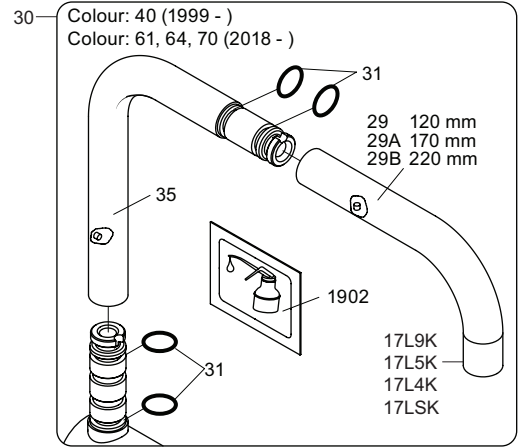

**VOLA KV1**

Fitting instruction  
 Montageanleitung  
 Monteringsvejledning  
 Monteringsvægledning  
 Montage hanleiding  
 Manuel de montage

 **GODKENDT  
 TIL DRILLEKAVAND**  
 04/00019  
 04/00021

**Data, 3 Bar /43.5 Psi:**

	l/min.	Gal/min.
KV1:	9,0	2.4
KV1US:	4,5	1.2

 Max. 65°C, 150°F

4

5

Col. 02, 04, 05, 06, 08, 09, 12, 14, 15, 16, 17, 18,  
19, 20, 21, 25, 27, 60, 61, 62, 63, 64, 65, 66

5a

Col. 40

Operation  
Bedienung  
BetjeningBruk  
Bedienung  
Fonctionnement

Colour: paint + 16, 19, 20

- NR.10/L/M: VR20, VR22, VR273/L/M, VR294, VR295  
 VR17L4K: VR15P, VR16L4, VR17L (US Standard)  
 VR17L5K: VR15P, VR16L5, VR17L  
 VR17L9K: VR15P, VR16L9, VR17L  
 VR17LSK: VR15P, VR16LS, VR17L  
 VR30: VR15P, VR16L9, VR17L, VR29, 4xVR31, VR35, VR1902 (F40) (and KV1 from 1972 - 1996)  
 VR132: VR15P, VR16L9, VR17L, 2xVR31, 2xVR558, VR1902 (2013 - 06. 2016)  
 VR133: VR15P, VR16L9, VR17L, VR24, 4xVR31, VR113, VR1902 (1997 - 2012)  
 VR230: VR15P, VR16L9, VR17L, 2xVR118, VR229, VR235, 4xVR558, VR1902 (06-2016 - )  
 VR277K: VR22, VR269, VR277  
 VR297/L/M: VR20, VR22, VR269, VR273/L/M, VR277, VR294, VR295, VR296  
 VR433: VR261, VR263, VR440, VR442, 2xVR444