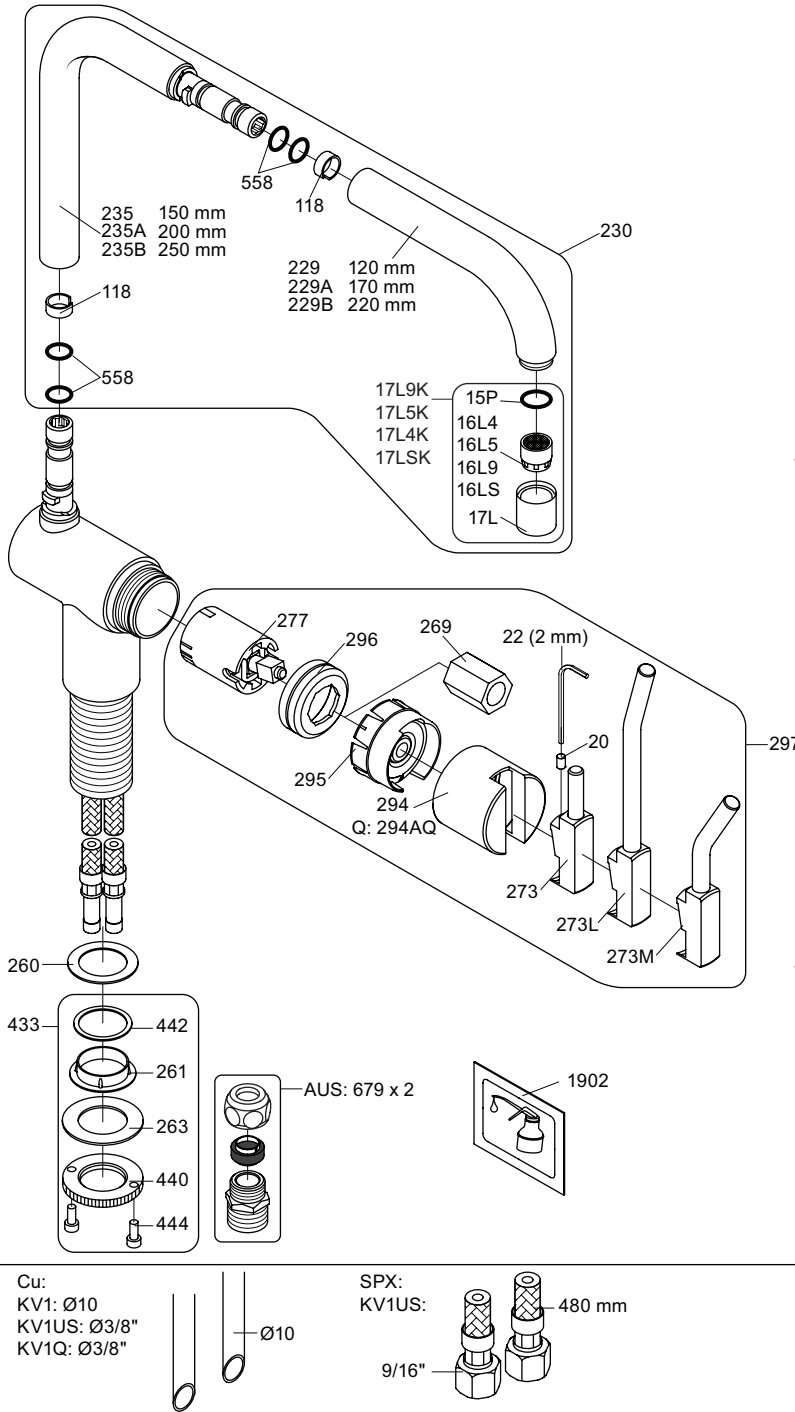

**VOLA KV1**

Fitting instruction  
 Montageanleitung  
 Monteringsvejledning  
 Monteringsvægledning  
 Montage hanleiding  
 Manuel de montage

 **GODKENDT  
 TIL DRILLEKAVAND**  
 04/00019  
 04/00021

**Data, 3 Bar /43.5 Psi:**

	l/min.	Gal/min.
KV1:	9,0	2.4
KV1US:	4,5	1.2

 Max. 65°C, 150°F

4

5

Col. 02, 04, 05, 06, 08, 09, 12, 14, 15, 16, 17, 18,  
19, 20, 21, 25, 27, 60, 61, 62, 63, 64, 65, 66

5a

Col. 40

Operation  
Bedienung  
BetjeningBruk  
Bedienung  
Fonctionnement

Colour: paint + 16, 19, 20

- NR.10/L/M: VR20, VR22, VR273/L/M, VR294, VR295  
 VR17L4K: VR15P, VR16L4, VR17L (US Standard)  
 VR17L5K: VR15P, VR16L5, VR17L  
 VR17L9K: VR15P, VR16L9, VR17L  
 VR17LSK: VR15P, VR16LS, VR17L  
 VR30: VR15P, VR16L9, VR17L, VR29, 4xVR31, VR35, VR1902 (F40) (and KV1 from 1972 - 1996)  
 VR132: VR15P, VR16L9, VR17L, 2xVR31, 2xVR558, VR1902 (2013 - 06. 2016)  
 VR133: VR15P, VR16L9, VR17L, VR24, 4xVR31, VR113, VR1902 (1997 - 2012)  
 VR230: VR15P, VR16L9, VR17L, 2xVR118, VR229, VR235, 4xVR558, VR1902 (06-2016 - )  
 VR277K: VR22, VR269, VR277  
 VR297/L/M: VR20, VR22, VR269, VR273/L/M, VR277, VR294, VR295, VR296  
 VR433: VR261, VR263, VR440, VR442, 2xVR444