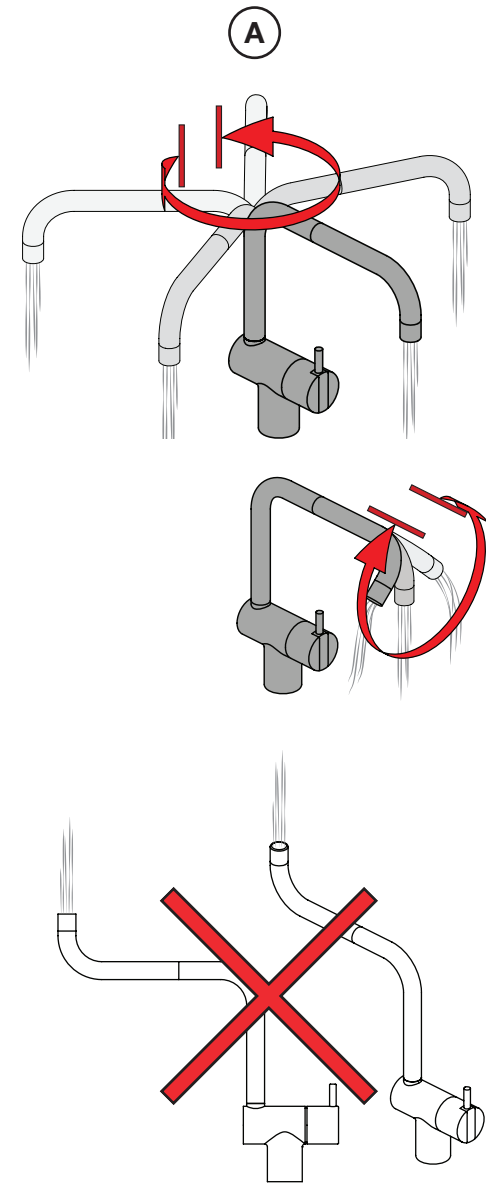

**VOLA KV1**

Fitting instruction  
 Montageanleitung  
 Monteringsvejledning  
 Monteringsvægledning  
 Montage hanleiding  
 Manuel de montage

 **GODKENDT  
 TIL DRILLEKAVAND**  
 04/00019  
 04/00021

**Data, 3 Bar /43.5 Psi:**

	l/min.	Gal/min.
KV1:	9,0	2.4
KV1US:	4,5	1.2

 Max. 65°C, 150°F

4

5

Col. 02, 04, 05, 06, 08, 09, 12, 14, 15, 16, 17, 18,  
19, 20, 21, 25, 27, 60, 61, 62, 63, 64, 65, 66

5a

Col. 40

Operation  
Bedienung  
BetjeningBruk  
Bedienung  
Fonctionnement

Colour: paint + 16, 19, 20

- NR.10/L/M: VR20, VR22, VR273/L/M, VR294, VR295  
 VR17L4K: VR15P, VR16L4, VR17L (US Standard)  
 VR17L5K: VR15P, VR16L5, VR17L  
 VR17L9K: VR15P, VR16L9, VR17L  
 VR17LSK: VR15P, VR16LS, VR17L  
 VR30: VR15P, VR16L9, VR17L, VR29, 4xVR31, VR35, VR1902 (F40) (and KV1 from 1972 - 1996)  
 VR132: VR15P, VR16L9, VR17L, 2xVR31, 2xVR558, VR1902 (2013 - 06. 2016)  
 VR133: VR15P, VR16L9, VR17L, VR24, 4xVR31, VR113, VR1902 (1997 - 2012)  
 VR230: VR15P, VR16L9, VR17L, 2xVR118, VR229, VR235, 4xVR558, VR1902 (06-2016 - )  
 VR277K: VR22, VR269, VR277  
 VR297/L/M: VR20, VR22, VR269, VR273/L/M, VR277, VR294, VR295, VR296  
 VR433: VR261, VR263, VR440, VR442, 2xVR444