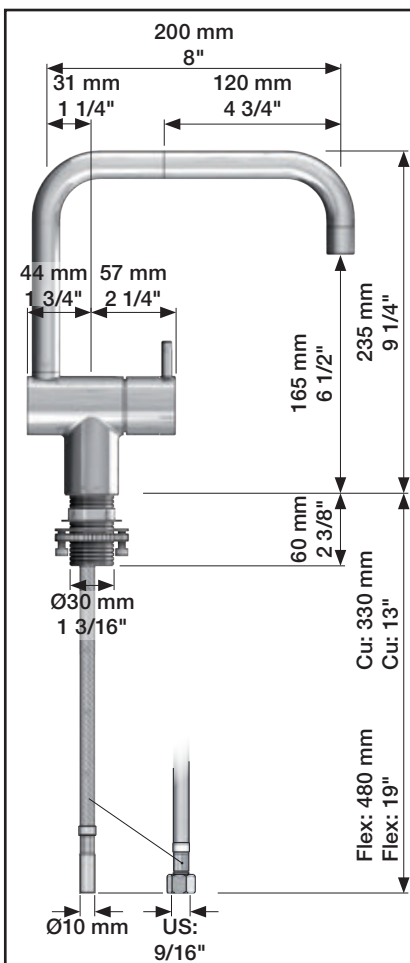

**VOLA KV1**

Fitting instruction  
 Montageanleitung  
 Monteringsvejledning  
 Monteringsvægledning  
 Montage hanleiding  
 Manuel de montage

 **GODKENDT  
 TIL DRILLEKAVAND**  
 04/00019  
 04/00021

**Data, 3 Bar /43.5 Psi:**

	l/min.	Gal/min.
KV1:	9,0	2.4
KV1US:	4,5	1.2

 Max. 65°C, 150°F

4

5

Col. 02, 04, 05, 06, 08, 09, 12, 14, 15, 16, 17, 18,  
19, 20, 21, 25, 27, 60, 61, 62, 63, 64, 65, 66

5a

Col. 40

Operation  
Bedienung  
BetjeningBruk  
Bedienung  
Fonctionnement

Colour: paint + 16, 19, 20

- NR.10/L/M: VR20, VR22, VR273/L/M, VR294, VR295  
 VR17L4K: VR15P, VR16L4, VR17L (US Standard)  
 VR17L5K: VR15P, VR16L5, VR17L  
 VR17L9K: VR15P, VR16L9, VR17L  
 VR17LSK: VR15P, VR16LS, VR17L  
 VR30: VR15P, VR16L9, VR17L, VR29, 4xVR31, VR35, VR1902 (F40) (and KV1 from 1972 - 1996)  
 VR132: VR15P, VR16L9, VR17L, 2xVR31, 2xVR558, VR1902 (2013 - 06. 2016)  
 VR133: VR15P, VR16L9, VR17L, VR24, 4xVR31, VR113, VR1902 (1997 - 2012)  
 VR230: VR15P, VR16L9, VR17L, 2xVR118, VR229, VR235, 4xVR558, VR1902 (06-2016 - )  
 VR277K: VR22, VR269, VR277  
 VR297/L/M: VR20, VR22, VR269, VR273/L/M, VR277, VR294, VR295, VR296  
 VR433: VR261, VR263, VR440, VR442, 2xVR444