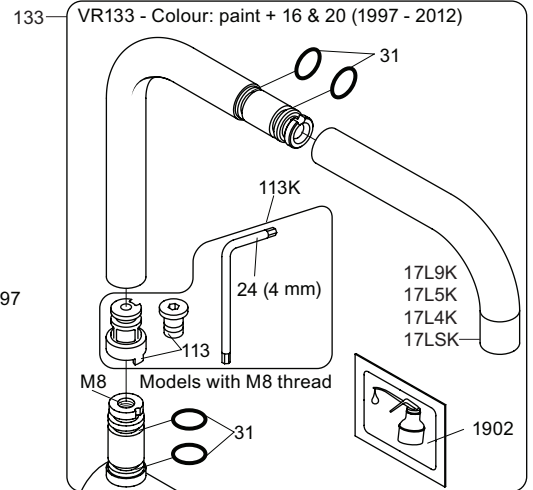

**VOLA KV1**

Fitting instruction  
 Montageanleitung  
 Monteringsvejledning  
 Monteringsvægledning  
 Montage hanleiding  
 Manuel de montage

 **GODKENDT  
 TIL DRILLEKAVAND**  
 04/00019  
 04/00021

**Data, 3 Bar /43.5 Psi:**

	l/min.	Gal/min.
KV1:	9,0	2.4
KV1US:	4,5	1.2

 Max. 65°C, 150°F

4

5

Col. 02, 04, 05, 06, 08, 09, 12, 14, 15, 16, 17, 18,  
19, 20, 21, 25, 27, 60, 61, 62, 63, 64, 65, 66

5a

Col. 40

Operation  
Bedienung  
BetjeningBruk  
Bedienung  
Fonctionnement

Colour: paint + 16, 19, 20

- NR.10/L/M: VR20, VR22, VR273/L/M, VR294, VR295  
 VR17L4K: VR15P, VR16L4, VR17L (US Standard)  
 VR17L5K: VR15P, VR16L5, VR17L  
 VR17L9K: VR15P, VR16L9, VR17L  
 VR17LSK: VR15P, VR16LS, VR17L  
 VR30: VR15P, VR16L9, VR17L, VR29, 4xVR31, VR35, VR1902 (F40) (and KV1 from 1972 - 1996)  
 VR132: VR15P, VR16L9, VR17L, 2xVR31, 2xVR558, VR1902 (2013 - 06. 2016)  
 VR133: VR15P, VR16L9, VR17L, VR24, 4xVR31, VR113, VR1902 (1997 - 2012)  
 VR230: VR15P, VR16L9, VR17L, 2xVR118, VR229, VR235, 4xVR558, VR1902 (06-2016 - )  
 VR277K: VR22, VR269, VR277  
 VR297/L/M: VR20, VR22, VR269, VR273/L/M, VR277, VR294, VR295, VR296  
 VR433: VR261, VR263, VR440, VR442, 2xVR444