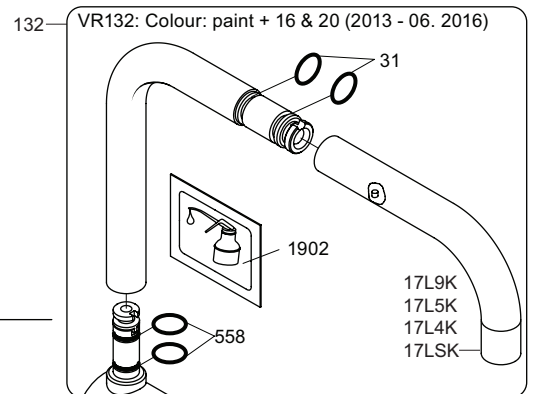

	l/min.	Gal/min.
KV1:	9,0	2.4
KV1US:	4,5	1.2

 Max. 65°C, 150°F

4

5

Col. 02, 04, 05, 06, 08, 09, 12, 14, 15, 16, 17, 18,  
19, 20, 21, 25, 27, 60, 61, 62, 63, 64, 65, 66

5a

Col. 40

Operation  
Bedienung  
BetjeningBruk  
Bedienung  
Fonctionnement

Colour: paint + 16, 19, 20

- NR.10/L/M: VR20, VR22, VR273/L/M, VR294, VR295  
 VR17L4K: VR15P, VR16L4, VR17L (US Standard)  
 VR17L5K: VR15P, VR16L5, VR17L  
 VR17L9K: VR15P, VR16L9, VR17L  
 VR17LSK: VR15P, VR16LS, VR17L  
 VR30: VR15P, VR16L9, VR17L, VR29, 4xVR31, VR35, VR1902 (F40) (and KV1 from 1972 - 1996)  
 VR132: VR15P, VR16L9, VR17L, 2xVR31, 2xVR558, VR1902 (2013 - 06. 2016)  
 VR133: VR15P, VR16L9, VR17L, VR24, 4xVR31, VR113, VR1902 (1997 - 2012)  
 VR230: VR15P, VR16L9, VR17L, 2xVR118, VR229, VR235, 4xVR558, VR1902 (06-2016 - )  
 VR277K: VR22, VR269, VR277  
 VR297/L/M: VR20, VR22, VR269, VR273/L/M, VR277, VR294, VR295, VR296  
 VR433: VR261, VR263, VR440, VR442, 2xVR444