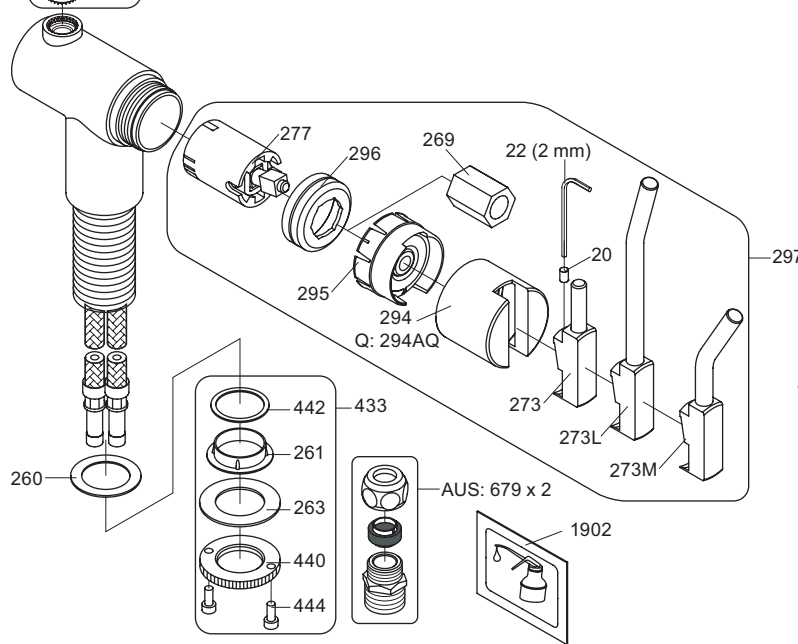

VOLA KV1

Fitting instruction
 Montageanleitung
 Monteringsvejledning
 Monteringsvægledning
 Montage hanleiding
 Manuel de montage

 **GODKENDT
 TIL DRILLEKAVAND**
 04/00019
 04/00021

Data, 3 Bar /43.5 Psi:

	l/min.	Gal/min.
KV1:	9,0	2.4
KV1US:	4,5	1.2

 Max. 65°C, 150°F

4

5

Col. 02, 04, 05, 06, 08, 09, 12, 14, 15, 16, 17, 18,
19, 20, 21, 25, 27, 60, 61, 62, 63, 64, 65, 66

5a

Col. 40

Operation
Bedienung
BetjeningBruk
Bediening
Fonctionnement

Colour: paint + 16, 19, 20

Cu:
KV1: Ø10
KV1US: Ø3/8"
KV1Q: Ø3/8"

SPX:
KV1US: 480 mm
9/16"

- NR.10/L/M: VR20, VR22, VR273/L/M, VR294, VR295
 VR17L4K: VR15P, VR16L4, VR17L (US Standard)
 VR17L5K: VR15P, VR16L5, VR17L
 VR17L9K: VR15P, VR16L9, VR17L
 VR17LSK: VR15P, VR16LS, VR17L
 VR30: VR15P, VR16L9, VR17L, VR29, 4xVR31, VR35, VR1902 (F40) (and KV1 from 1972 - 1996)
 VR132: VR15P, VR16L9, VR17L, 2xVR31, 2xVR558, VR1902 (2013 - 06. 2016)
 VR133: VR15P, VR16L9, VR17L, VR24, 4xVR31, VR113, VR1902 (1997 - 2012)
 VR230: VR15P, VR16L9, VR17L, 2xVR118, VR229, VR235, 4xVR558, VR1902 (06-2016 -)
 VR117K: VR116, VR117, VR118, 2xVR558, VR1902
 VR277K: VR22, VR269, VR277
 VR297/L/M: VR20, VR22, VR269, VR273/L/M, VR277, VR294, VR295, VR296
 VR433: VR261, VR263, VR440, VR442, 2xVR444