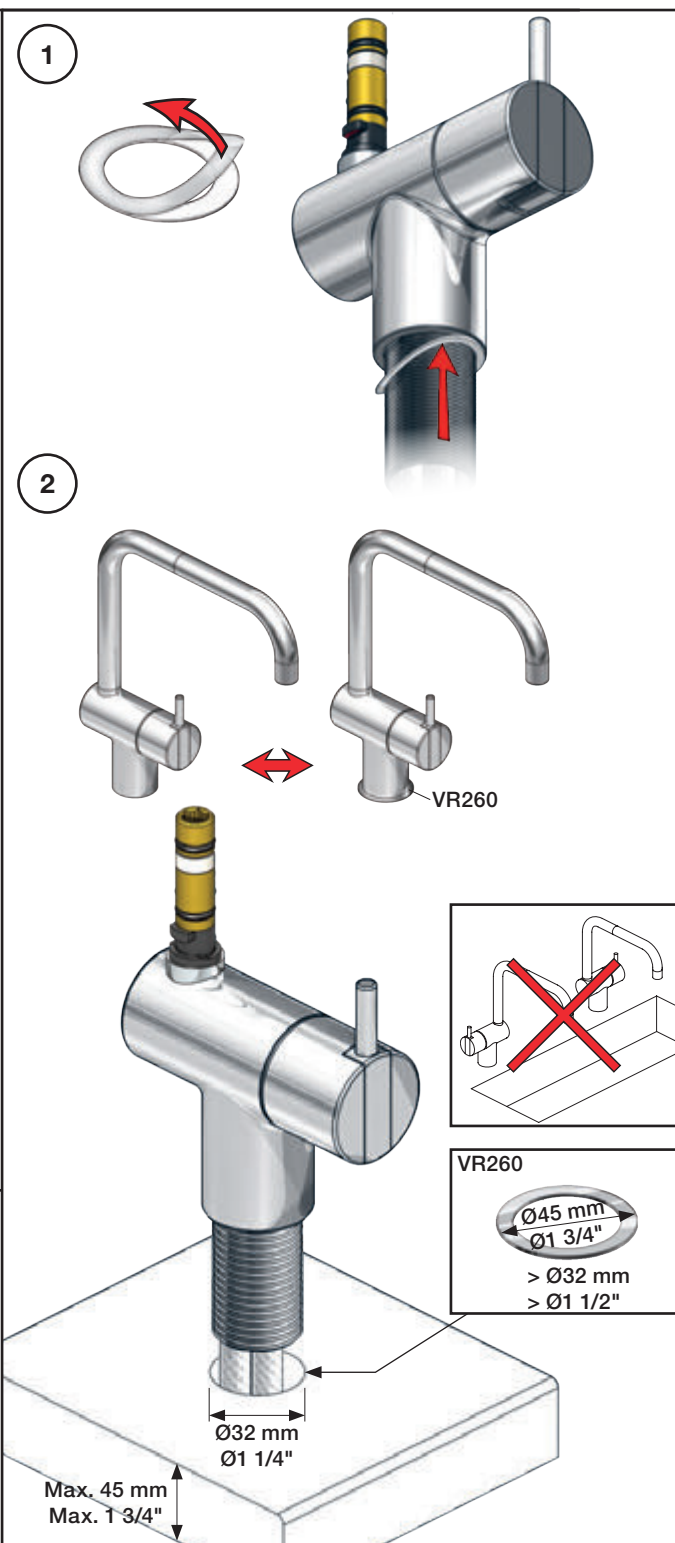

Data, 3 Bar /43.5 Psi:

	l/min.	Gal/min.
KV1:	9,0	2.4
KV1US:	4,5	1.2

Max. 65°C, 150°F