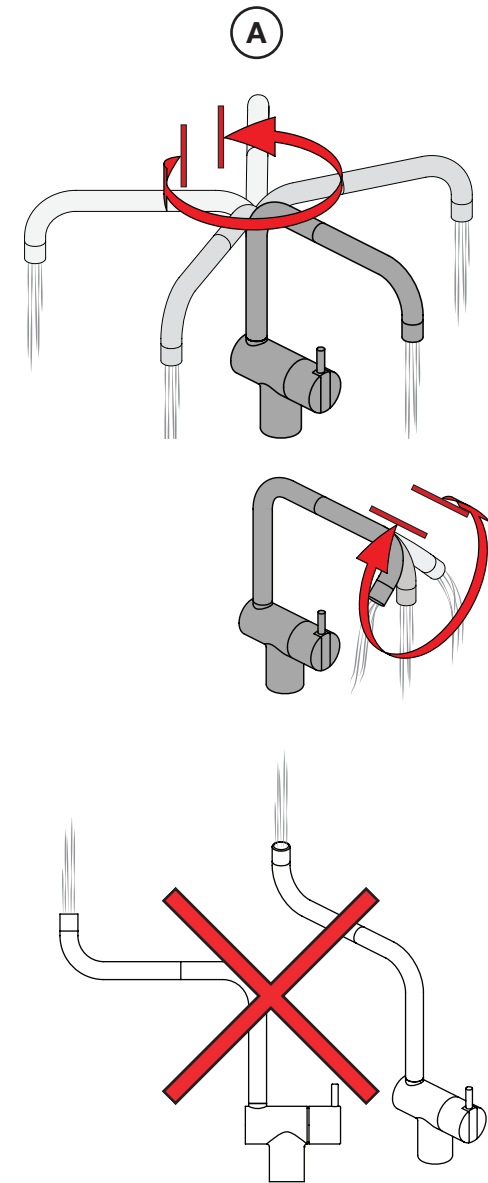

VOLA KV1

Fitting instruction
 Montageanleitung
 Monteringsvejledning
 Monteringsvægledning
 Montage hanleiding
 Manuel de montage

 **GODKENDT
 TIL DRILLEKAVAND**
 04/00019
 04/00021

Data, 3 Bar /43.5 Psi:

	l/min.	Gal/min.
KV1:	9,0	2.4
KV1US:	4,5	1.2

 Max. 65°C, 150°F

4

5

Col. 02, 04, 05, 06, 08, 09, 12, 14, 15, 16, 17, 18,
19, 20, 21, 25, 27, 60, 61, 62, 63, 64, 65, 66

5a

Col. 40

Operation
Bedienung
BetjeningBruk
Bediening
Fonctionnement

Colour: paint + 16, 19, 20

Cu:
KV1: Ø10
KV1US: Ø3/8"
KV1Q: Ø3/8"

SPX:
KV1US: 480 mm
9/16"

- NR.10/L/M: VR20, VR22, VR273/L/M, VR294, VR295
 VR17L4K: VR15P, VR16L4, VR17L (US Standard)
 VR17L5K: VR15P, VR16L5, VR17L
 VR17L9K: VR15P, VR16L9, VR17L
 VR17LSK: VR15P, VR16LS, VR17L
 VR30: VR15P, VR16L9, VR17L, VR29, 4xVR31, VR35, VR1902 (F40) (and KV1 from 1972 - 1996)
 VR132: VR15P, VR16L9, VR17L, 2xVR31, 2xVR558, VR1902 (2013 - 06. 2016)
 VR133: VR15P, VR16L9, VR17L, VR24, 4xVR31, VR113, VR1902 (1997 - 2012)
 VR230: VR15P, VR16L9, VR17L, 2xVR118, VR229, VR235, 4xVR558, VR1902 (06-2016 -)
 VR117K: VR116, VR117, VR118, 2xVR558, VR1902
 VR277K: VR22, VR269, VR277
 VR297/L/M: VR20, VR22, VR269, VR273/L/M, VR277, VR294, VR295, VR296
 VR433: VR261, VR263, VR440, VR442, 2xVR444