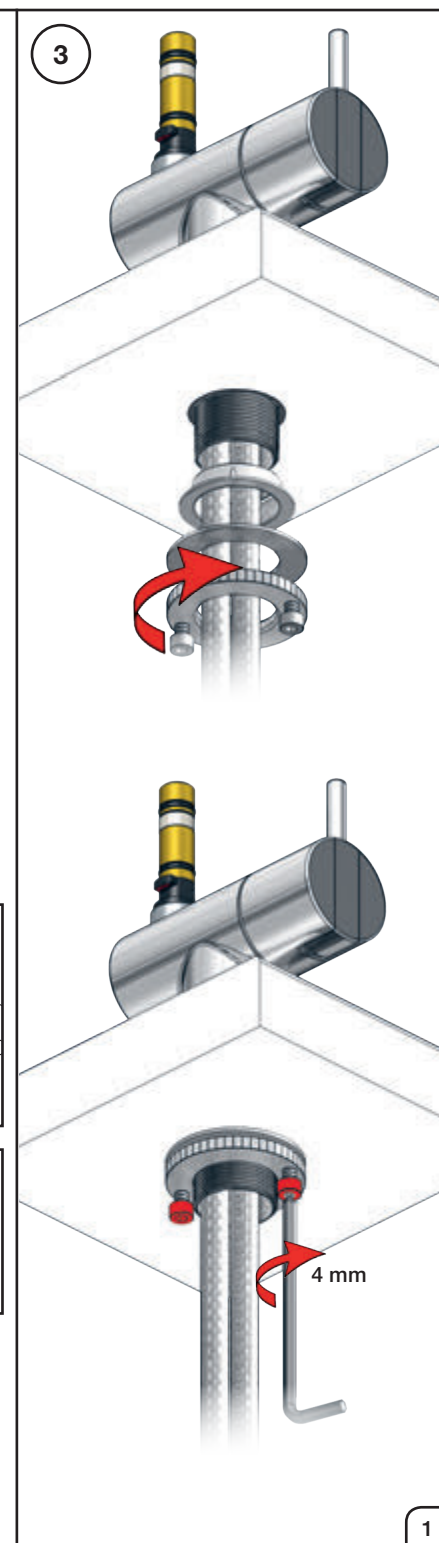

**VOLA KV1**

Fitting instruction  
 Montageanleitung  
 Monteringsvejledning  
 Monteringsvægledning  
 Montage hanleiding  
 Manuel de montage

 **GODKENDT  
 TIL DRILLEKAVAND**  
 04/00019  
 04/00021

**Data, 3 Bar /43.5 Psi:**

	l/min.	Gal/min.
KV1:	9,0	2.4
KV1US:	4,5	1.2

 Max. 65°C, 150°F

4

5

Col. 02, 04, 05, 06, 08, 09, 12, 14, 15, 16, 17, 18,  
19, 20, 21, 25, 27, 60, 61, 62, 63, 64, 65, 66

5a

Col. 40

Operation  
Bedienung  
BetjeningBruk  
Bedienung  
Fonctionnement

Colour: paint + 16, 19, 20

- NR.10/L/M: VR20, VR22, VR273/L/M, VR294, VR295  
 VR17L4K: VR15P, VR16L4, VR17L (US Standard)  
 VR17L5K: VR15P, VR16L5, VR17L  
 VR17L9K: VR15P, VR16L9, VR17L  
 VR17LSK: VR15P, VR16LS, VR17L  
 VR30: VR15P, VR16L9, VR17L, VR29, 4xVR31, VR35, VR1902 (F40) (and KV1 from 1972 - 1996)  
 VR132: VR15P, VR16L9, VR17L, 2xVR31, 2xVR558, VR1902 (2013 - 06. 2016)  
 VR133: VR15P, VR16L9, VR17L, VR24, 4xVR31, VR113, VR1902 (1997 - 2012)  
 VR230: VR15P, VR16L9, VR17L, 2xVR118, VR229, VR235, 4xVR558, VR1902 (06-2016 - )  
 VR277K: VR22, VR269, VR277  
 VR297/L/M: VR20, VR22, VR269, VR273/L/M, VR277, VR294, VR295, VR296  
 VR433: VR261, VR263, VR440, VR442, 2xVR444