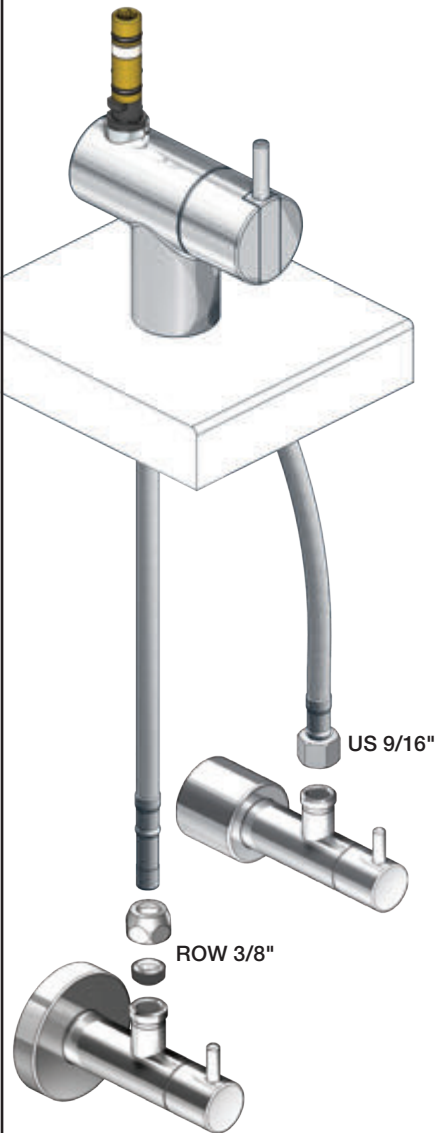

**VOLA KV1**

Fitting instruction  
 Montageanleitung  
 Monteringsvejledning  
 Monteringsvægledning  
 Montage hanleiding  
 Manuel de montage

 **GODKENDT  
 TIL DRILLEKAVAND**  
 04/00019  
 04/00021

**Data, 3 Bar /43.5 Psi:**

	l/min.	Gal/min.
KV1:	9,0	2.4
KV1US:	4,5	1.2

 Max. 65°C, 150°F

4

5

Col. 02, 04, 05, 06, 08, 09, 12, 14, 15, 16, 17, 18,  
19, 20, 21, 25, 27, 60, 61, 62, 63, 64, 65, 66

5a

Col. 40

Operation  
Bedienung  
BetjeningBruk  
Bedienung  
Fonctionnement

Colour: paint + 16, 19, 20

- NR.10/L/M: VR20, VR22, VR273/L/M, VR294, VR295  
 VR17L4K: VR15P, VR16L4, VR17L (US Standard)  
 VR17L5K: VR15P, VR16L5, VR17L  
 VR17L9K: VR15P, VR16L9, VR17L  
 VR17LSK: VR15P, VR16LS, VR17L  
 VR30: VR15P, VR16L9, VR17L, VR29, 4xVR31, VR35, VR1902 (F40) (and KV1 from 1972 - 1996)  
 VR132: VR15P, VR16L9, VR17L, 2xVR31, 2xVR558, VR1902 (2013 - 06. 2016)  
 VR133: VR15P, VR16L9, VR17L, VR24, 4xVR31, VR113, VR1902 (1997 - 2012)  
 VR230: VR15P, VR16L9, VR17L, 2xVR118, VR229, VR235, 4xVR558, VR1902 (06-2016 - )  
 VR277K: VR22, VR269, VR277  
 VR297/L/M: VR20, VR22, VR269, VR273/L/M, VR277, VR294, VR295, VR296  
 VR433: VR261, VR263, VR440, VR442, 2xVR444