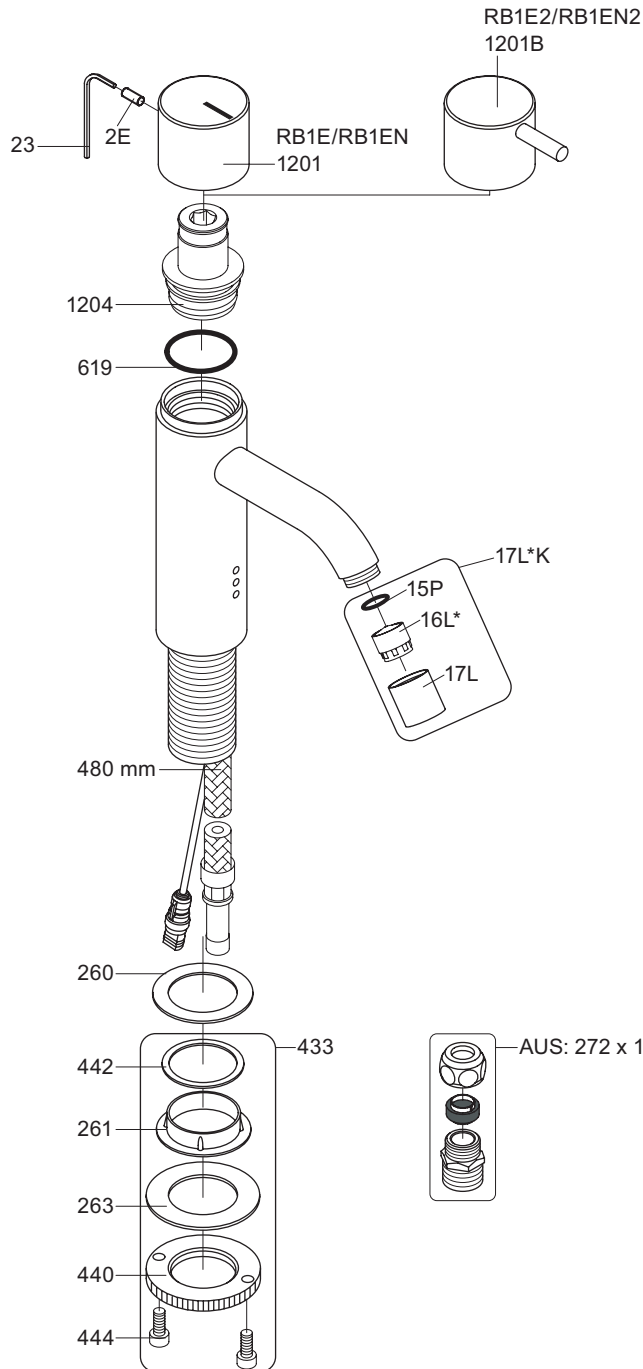

Colour: paint, 16, 19, 20

Colour: 40

RB1E: Ø10
 RB1EJP: Ø10
 RB1EUS: Ø3/8"
 RB1EQ: Ø3/8"

RB1E1US:

- *VR17L4K: VR15P, VR16L4, VR17L (US-Standard)
- *VR17L5K: VR15P, VR16L5, VR17L (Standard)
- *VR17L9K: VR15P, VR16L9, VR17L (Japan Standard)
- VR453: VR23, VR261, VR263, VR440, VR442, 2xVR444
- NR.12: VR2E, VR23, VR1201
- NR.12B: VR2E, VR23, VR1201B

vola
 Lunavej 2
 DK-8700 Horsens
 Tlf : + 45 7023 5500
 sales@vola.com
 www.vola.com

RB1E Family:

- RB1E: /150
- RB1EN: /150
- RB1E2: /150
- RB1EN2: /150

Date
 Oct. 16

Rev.
 1

Sheet
SB 28.7