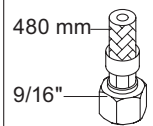

Colour: paint, 16, 19, 20

Colour: 40

RB1E: Ø10
 RB1EJP: Ø10
 RB1EUS: Ø3/8"
 RB1EQ: Ø3/8"

RB1E1US:

- *VR17L4K: VR15P, VR16L4, VR17L (US-Standard)
- *VR17L5K: VR15P, VR16L5, VR17L (Standard)
- *VR17L9K: VR15P, VR16L9, VR17L (Japan Standard)
- VR453: VR23, VR261, VR263, VR440, VR442, 2xVR444
- NR.12: VR2E, VR23, VR1201
- NR.12B: VR2E, VR23, VR1201B