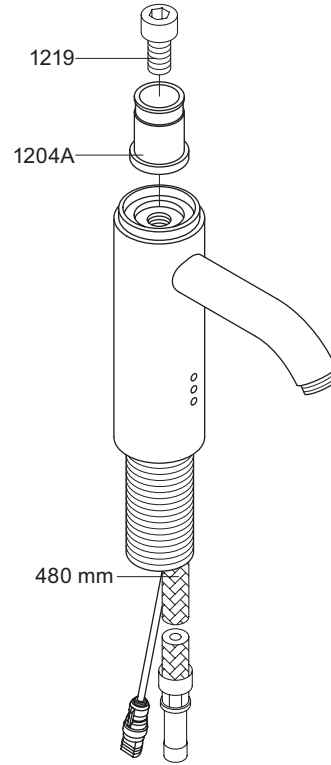

Colour: paint, 16, 19, 20

Colour: 40

RB1E: Ø10
 RB1EJP: Ø10
 RB1EUS: Ø3/8"
 RB1EQ: Ø3/8"

RB1E1US:

- *VR17L4K: VR15P, VR16L4, VR17L (US-Standard)
- *VR17L5K: VR15P, VR16L5, VR17L (Standard)
- *VR17L9K: VR15P, VR16L9, VR17L (Japan Standard)
- VR453: VR23, VR261, VR263, VR440, VR442, 2xVR444
- NR.12: VR2E, VR23, VR1201
- NR.12B: VR2E, VR23, VR1201B