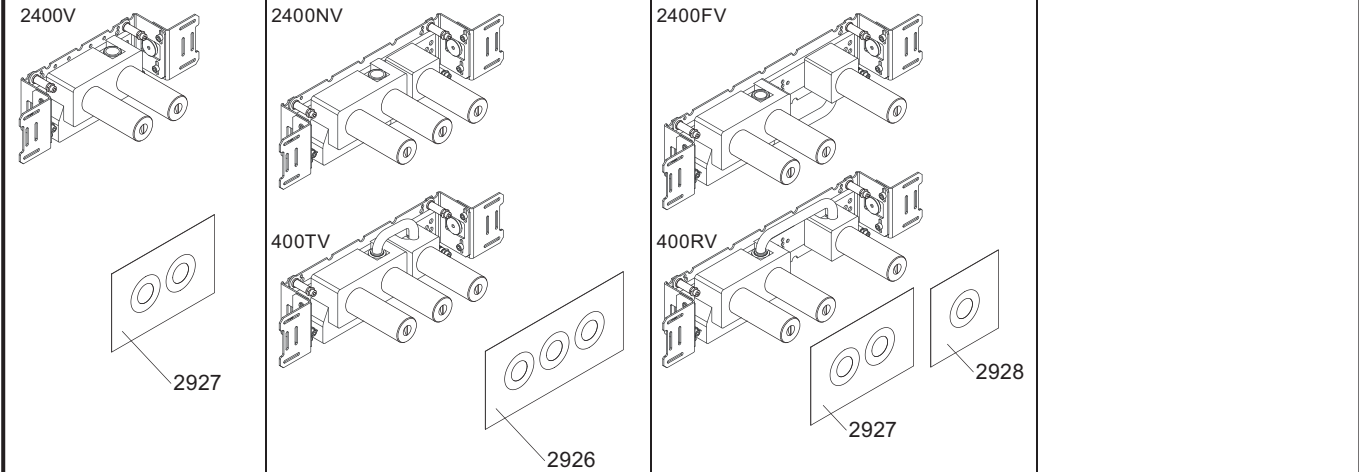

- NR21: VR20D, VR22, VR1275, VR2269, VR2273, VR2278, VR2279, VR2279B, VR2279C
- NR24*: VR2A, VR22, VR1419, VR2204, VR2204B, VR2204C - (Brass, Messing, Laiton)
- NR24**: VR2A, VR22, VR1419, VR2204 - (Stainless steel, Edeltstahl, Rustfritt stål, Acier inoxydable)
- VR1277K: VR22, VR2269, VR1277
- VR1400: VR23, VR406, VR753, VR1902, VR2213